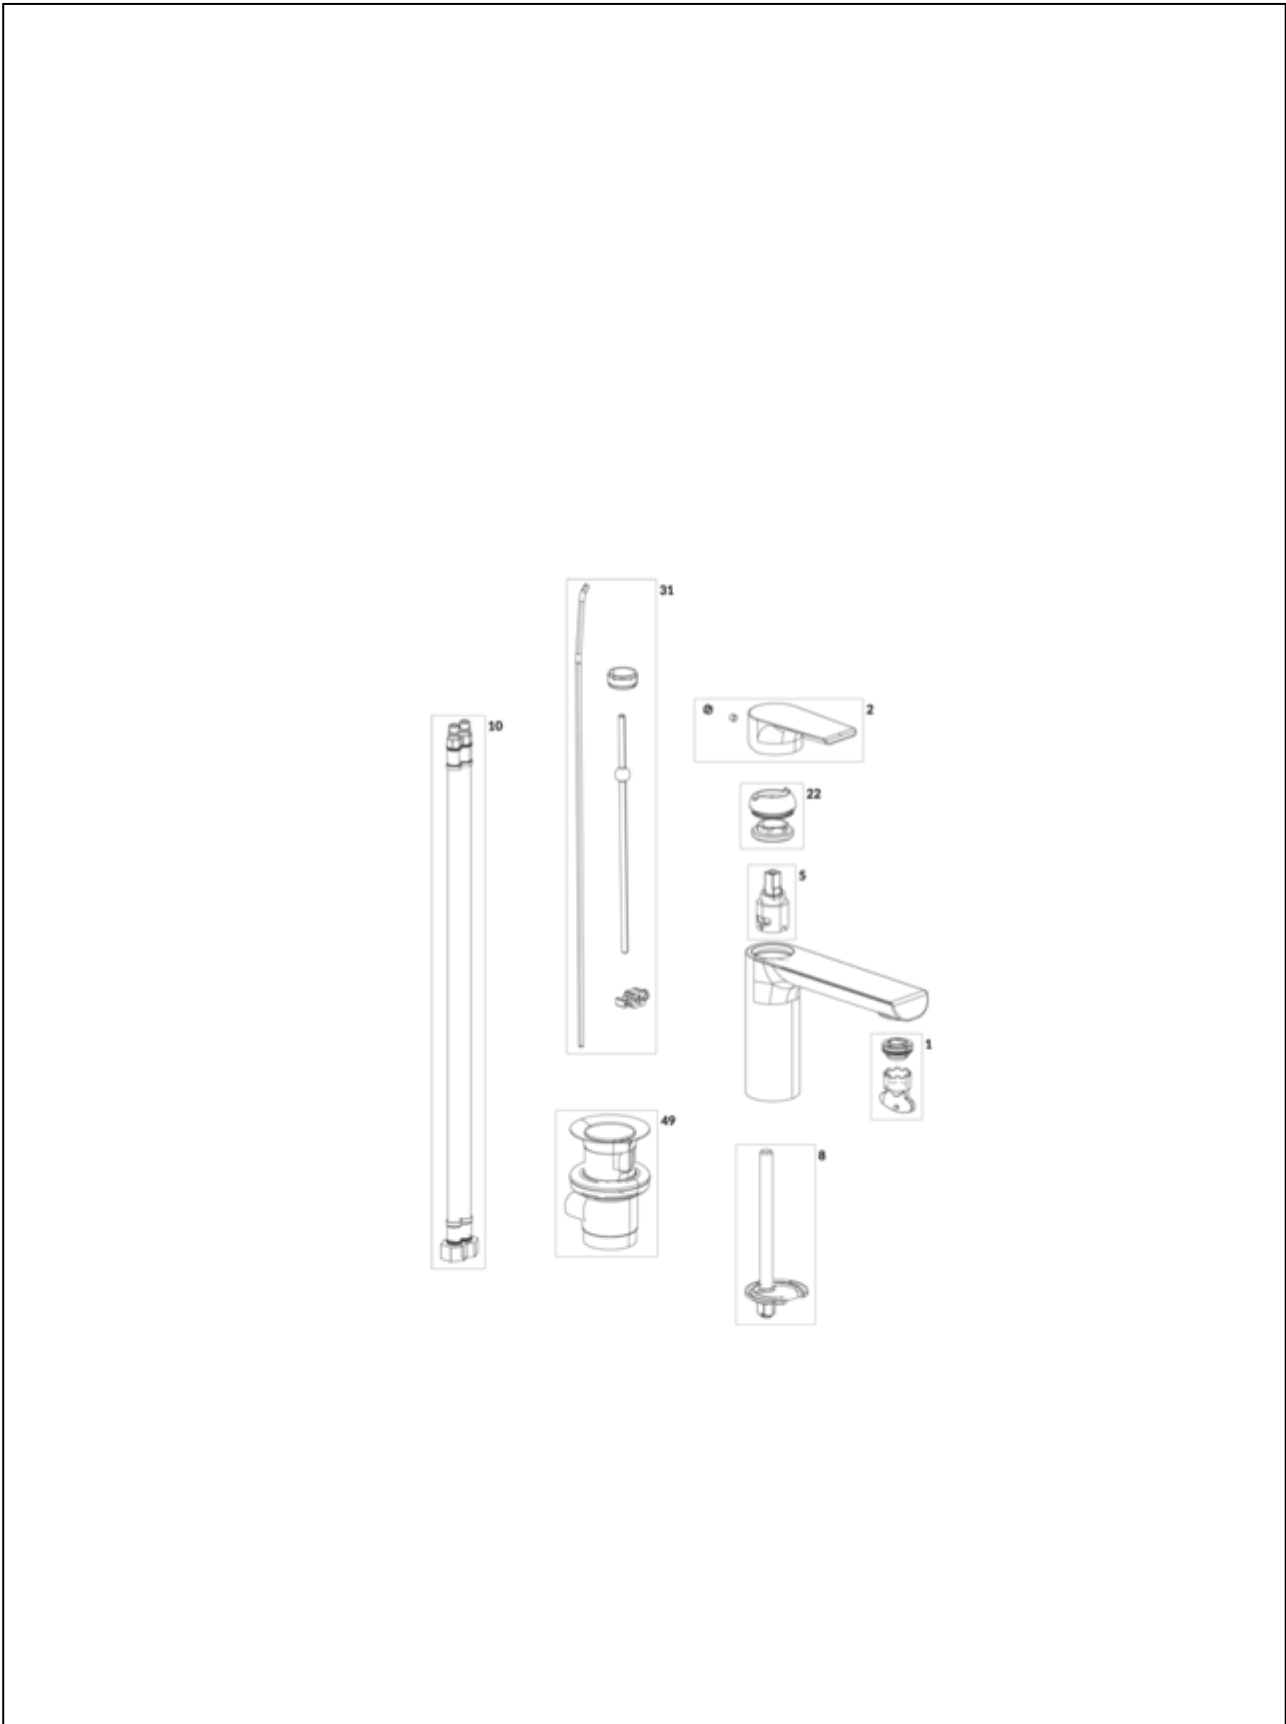

BASIN MIXERS LIBERTY

PRODUCT INFORMATION

Article title	Villeroy & Boch Liberty Single-lever basin mixer with draw bar outlet fitting, Chrome
Article number	TVW10700300061
Assembly / Assembly type	Deck-mounted
Scope of delivery	1 x tap fitting , 1 x aerator key 1 x outlet fitting 1 x fastening 2 x connecting hoses 1 x installation instructions
Length in mm	178
Width in mm	43
Height in mm	149
Collection	Liberty
Weight in kg	1.7
Material	Brass
Surface	glossy
Colour name	Chrome
EAN number	4062373674048
Model number	TVW107003000
Air plus	An aerator enriches the water with air for a particularly soft, water-saving jet
Aqua smart	Sustainable, limited water flow: saving water without sacrificing on performance
Tap smartpressure	Constant water flow rate for washbasin mixers regardless of pressure fluctuations in the piping system
Length of spout in mm	138
Material	Brass
Volume	5,04
Cartridge	Cartridge with ceramic discs
Handle position	Top
Number of tap holes	1
Diameter of faucet body	43
Swivel aerator	Yes
Water regulation	Water temperature is regulated 45° to each side
Thermostat	No
Cool Tap	No
Spray types	Comfort jet

COLOURS

Colour	Description	Article number	EAN	
	Chrome	TVW10700300061	4062373674048	209 GBP

CHARACTERISTICS

An aerator enriches the water with air for a particularly soft, water-saving jet

Sustainable, limited water flow: saving water without sacrificing on performance

Constant water flow rate for washbasin mixers regardless of pressure fluctuations in the piping system

EXPLOSION DRAWINGS

BILL OF MATERIALS

No.	Article No.	Description	Quantity
1	TVP00000100400	Aerator set	1
2	TVP10700500061	Handle set	1
5	TVP00000108000	Cartridge	1
8	TVP00000611000	Fastening set	1
10	TVP00000704000	Connecting hoses	1
27	TVP10701700061	Base ring	1
49	TVP00000202061	Waste system	1