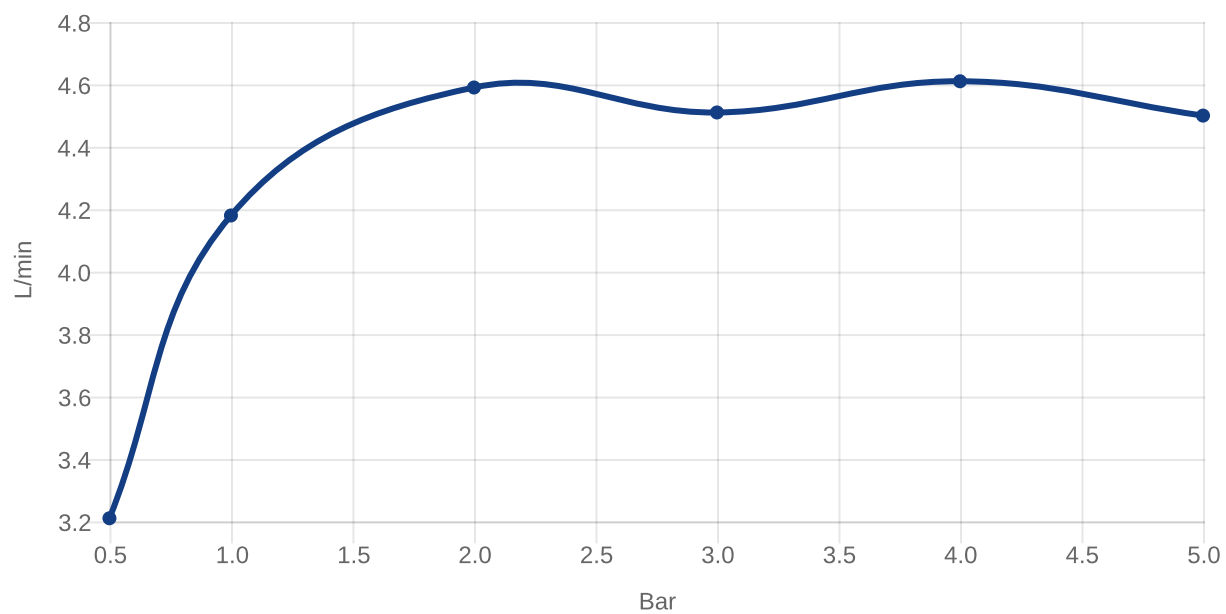

### PRODUCT INFORMATION

Article title	Villeroy & Boch Liberty Tall single-lever basin mixer without waste, Chrome
Article number	TVW10700400061
Assembly / Assembly type	Deck-mounted
Scope of delivery	1 x tap fitting , 1 x aerator key 1 x fastening 2 x connecting hoses 1 x installation instructions
Length in mm	228
Width in mm	43
Height in mm	249
Collection	Liberty
Weight in kg	2.1
Material	Brass
Surface	glossy
Colour name	Chrome
EAN number	4062373674031
Model number	TVW107004000
Air plus	An aerator enriches the water with air for a particularly soft, water-saving jet
Comfort plus	Practical tap fitting height, ideal for combination with surface-mounted washbasins
Aqua smart	Sustainable, limited water flow: saving water without sacrificing on performance
Tap smartpressure	Constant water flow rate for washbasin mixers regardless of pressure fluctuations in the piping system
Length of spout in mm	189
Material	Brass
Volume	10,66
Cartridge	Cartridge with ceramic discs
Handle position	Top
Number of tap holes	1
Diameter of faucet body	43
Swivel aerator	Yes
Water regulation	Water temperature is regulated 45° to each side
Thermostat	No
Cool Tap	No
Spray types	Comfort jet

## CHARACTERISTICS

An aerator enriches the water with air for a particularly soft, water-saving jet

Sustainable, limited water flow: saving water without sacrificing on performance

Practical tap fitting height, ideal for combination with surface-mounted washbasins

Constant water flow rate for washbasin mixers regardless of pressure fluctuations in the piping system

TECHNICAL DRAWINGS

TVW107004000

## FLOW CHART

EXPLOSION DRAWINGS