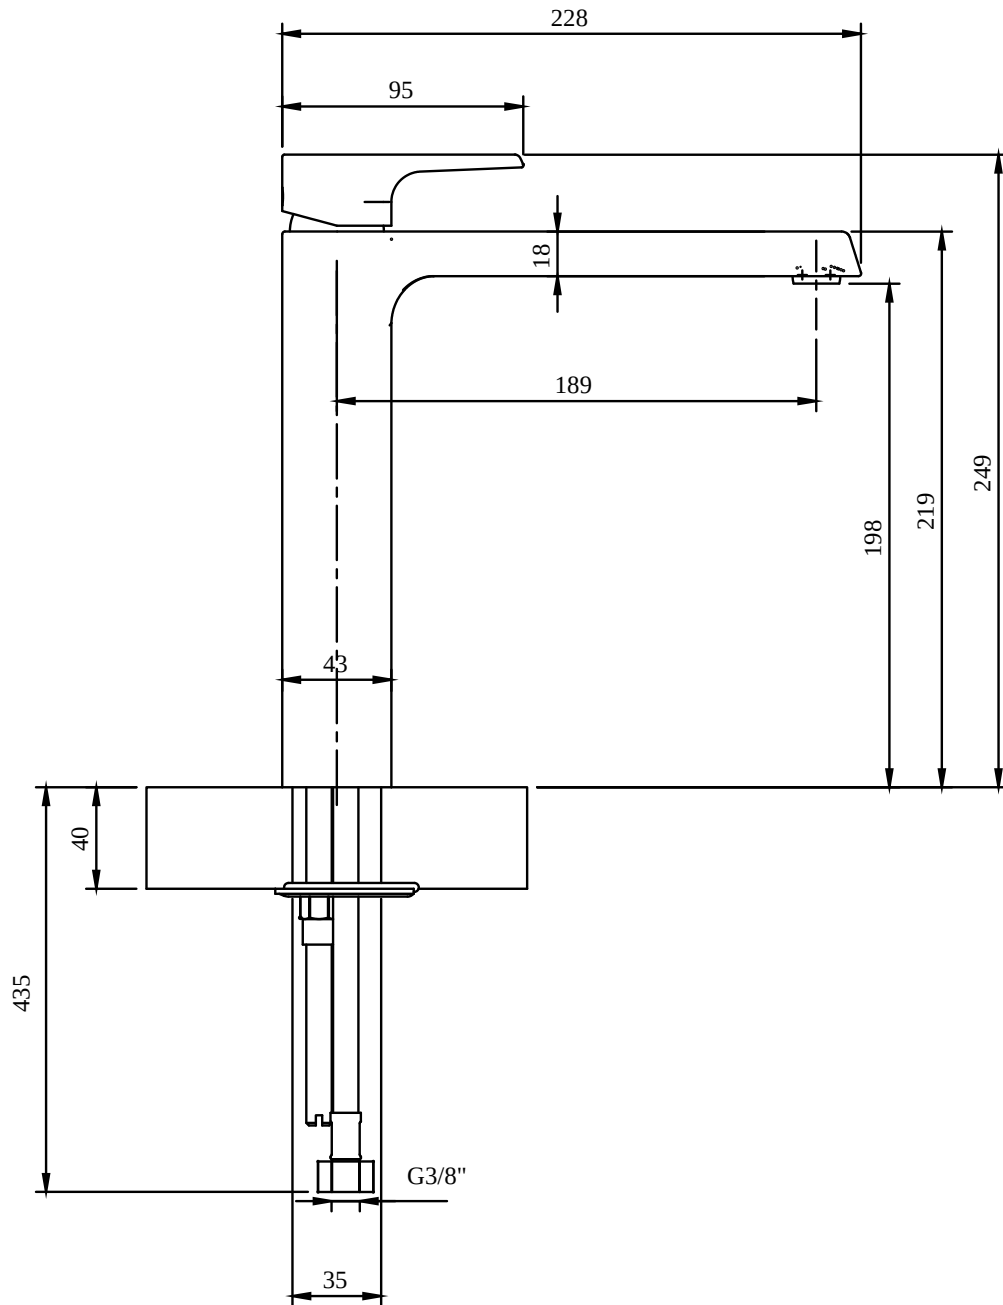

### PRODUCT INFORMATION

Article title	Villeroy & Boch Liberty Tall single-lever basin mixer without waste, Chrome
Article number	TVW10700400061
Assembly / Assembly type	Deck-mounted
Scope of delivery	1 x tap fitting , 1 x aerator key 1 x fastening 2 x connecting hoses 1 x installation instructions
Length in mm	228
Width in mm	43
Height in mm	249
Collection	Liberty
Weight in kg	2.1
Material	Brass
Surface	glossy
Colour name	Chrome
EAN number	4062373674031
Model number	TVW107004000
Air plus	An aerator enriches the water with air for a particularly soft, water-saving jet
Comfort plus	Practical tap fitting height, ideal for combination with surface-mounted washbasins
Aqua smart	Sustainable, limited water flow: saving water without sacrificing on performance
Tap smartpressure	Constant water flow rate for washbasin mixers regardless of pressure fluctuations in the piping system
Length of spout in mm	189
Material	Brass
Volume	10,66
Cartridge	Cartridge with ceramic discs
Handle position	Top
Number of tap holes	1
Diameter of faucet body	43
Swivel aerator	Yes
Water regulation	Water temperature is regulated 45° to each side
Thermostat	No
Cool Tap	No
Spray types	Comfort jet

## CHARACTERISTICS

An aerator enriches the water with air for a particularly soft, water-saving jet

Sustainable, limited water flow: saving water without sacrificing on performance

Practical tap fitting height, ideal for combination with surface-mounted washbasins

Constant water flow rate for washbasin mixers regardless of pressure fluctuations in the piping system

TECHNICAL DRAWINGS

TVW107004000

## FLOW CHART

EXPLOSION DRAWINGS