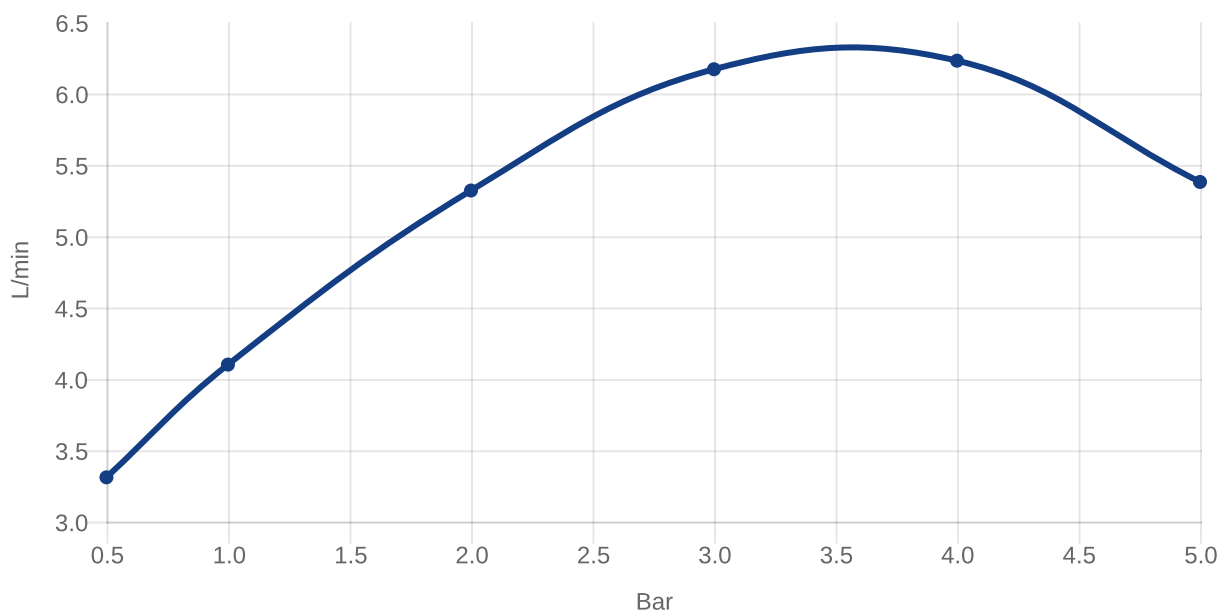

BASIN MIXERS LOOP & FRIENDS

PRODUCT INFORMATION

Article title	Villeroy & Boch Loop & Friends Single-lever basin mixer with draw bar outlet fitting, Chrome
Article number	TVW10610215361
Assembly / Assembly type	Deck-mounted
Scope of delivery	1 x tap fitting , 1 x aerator key 1 x outlet fitting 1 x fastening 2 x connecting hoses 1 x installation instructions
Length in mm	149
Width in mm	45
Height in mm	166
Collection	Loop & Friends
Weight in kg	1.5
Material	Brass
Surface	glossy
Colour name	Chrome
EAN number	4051202843953
Model number	TVW106102153
Air plus	An aerator enriches the water with air for a particularly soft, water-saving jet
Aqua smart	Sustainable, limited water flow: saving water without sacrificing on performance
Tap smartpressure	Constant water flow rate for washbasin mixers regardless of pressure fluctuations in the piping system
Length of spout in mm	112
Material	Brass
Volume	5,04
Angle jet regulator	15
Cartridge	Cartridge with ceramic discs
Handle position	Top
Number of tap holes	1
Diameter of faucet body	38
Swivel aerator	No
Water regulation	Water temperature is regulated 45° to each side
Thermostat	No
Cool Tap	No
Spray types	Comfort jet

COLOURS

Colour	Description	Article number	EAN	
	Chrome	TVW10610215361	4051202843953	240 GBP

CHARACTERISTICS

An aerator enriches the water with air for a particularly soft, water-saving jet

Sustainable, limited water flow: saving water without sacrificing on performance

Constant water flow rate for washbasin mixers regardless of pressure fluctuations in the piping system

TECHNICAL DRAWINGS

TVW106102153

FLOW CHART

EXPLOSION DRAWINGS

BILL OF MATERIALS

No.	Article No.	Description	Quantity
1	TVP00003600000	Aerator set	1
2	TVP10600200061	Handle set	1
5	TVP00000107000	Cartridge	1
8	TVP00000611000	Fastening set	1
10	TVP00000704000	Connecting hoses	1
49	TVP00000202061	Waste system	1