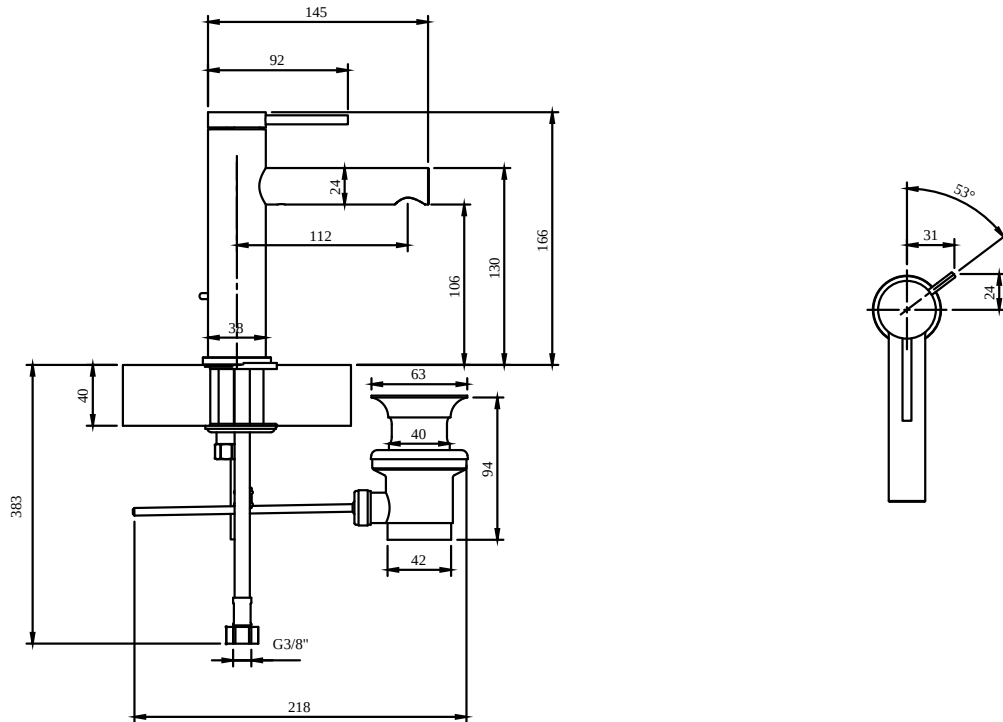

BASIN MIXERS LOOP & FRIENDS

PRODUCT INFORMATION

Article title	Villeroy & Boch Loop & Friends Single-lever basin mixer with draw bar outlet fitting, Chrome
Article number	TVW10610215361
Assembly / Assembly type	Deck-mounted
Scope of delivery	1 x tap fitting , 1 x aerator key 1 x outlet fitting 1 x fastening 2 x connecting hoses 1 x installation instructions
Length in mm	149
Width in mm	45
Height in mm	166
Collection	Loop & Friends
Weight in kg	1.5
Material	Brass
Surface	glossy
Colour name	Chrome
EAN number	4051202843953
Model number	TVW106102153
Air plus	An aerator enriches the water with air for a particularly soft, water-saving jet
Aqua smart	Sustainable, limited water flow: saving water without sacrificing on performance
Tap smartpressure	Constant water flow rate for washbasin mixers regardless of pressure fluctuations in the piping system
Length of spout in mm	112
Material	Brass
Volume	5,04
Angle jet regulator	15
Cartridge	Cartridge with ceramic discs
Handle position	Top
Number of tap holes	1
Diameter of faucet body	38
Swivel aerator	No
Water regulation	Water temperature is regulated 45° to each side
Thermostat	No
Cool Tap	No
Spray types	Comfort jet

COLOURS

Colour	Description	Article number	EAN	
	Chrome	TVW10610215361	4051202843953	240 GBP

CHARACTERISTICS

An aerator enriches the water with air for a particularly soft, water-saving jet

Sustainable, limited water flow: saving water without sacrificing on performance

Constant water flow rate for washbasin mixers regardless of pressure fluctuations in the piping system

TECHNICAL DRAWINGS

TVW106102153

FLOW CHART

EXPLOSION DRAWINGS

BILL OF MATERIALS

No.	Article No.	Description	Quantity
1	TVP00003600000	Aerator set	1
2	TVP10600200061	Handle set	1
5	TVP00000107000	Cartridge	1
8	TVP00000611000	Fastening set	1
10	TVP00000704000	Connecting hoses	1
49	TVP00000202061	Waste system	1