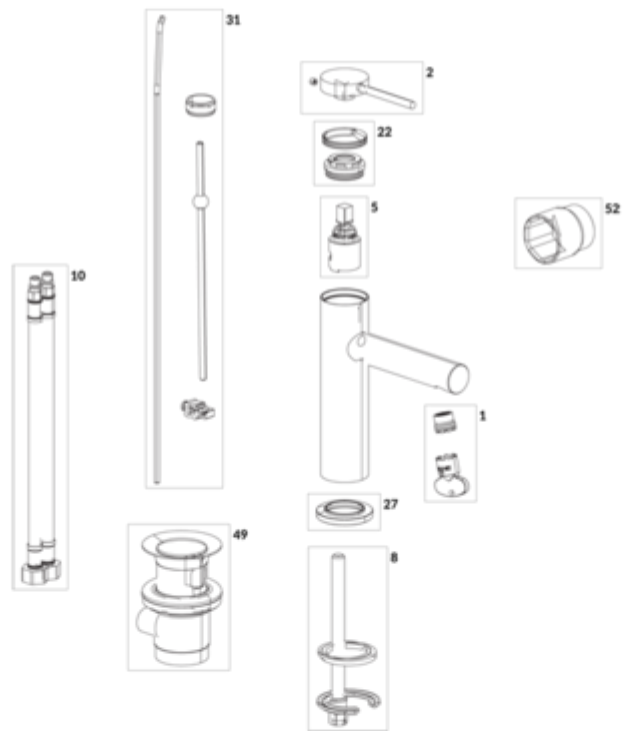

BASIN MIXERS LOOP & FRIENDS

PRODUCT INFORMATION

Article title	Villeroy & Boch Loop & Friends Single-lever basin mixer with draw bar outlet fitting, Chrome
Article number	TVW10610215361
Assembly / Assembly type	Deck-mounted
Scope of delivery	1 x tap fitting , 1 x aerator key 1 x outlet fitting 1 x fastening 2 x connecting hoses 1 x installation instructions
Length in mm	149
Width in mm	45
Height in mm	166
Collection	Loop & Friends
Weight in kg	1.5
Material	Brass
Surface	glossy
Colour name	Chrome
EAN number	4051202843953
Model number	TVW106102153
Air plus	An aerator enriches the water with air for a particularly soft, water-saving jet
Aqua smart	Sustainable, limited water flow: saving water without sacrificing on performance
Tap smartpressure	Constant water flow rate for washbasin mixers regardless of pressure fluctuations in the piping system
Length of spout in mm	112
Material	Brass
Volume	5,04
Angle jet regulator	15
Cartridge	Cartridge with ceramic discs
Handle position	Top
Number of tap holes	1
Diameter of faucet body	38
Swivel aerator	No
Water regulation	Water temperature is regulated 45° to each side
Thermostat	No
Cool Tap	No
Spray types	Comfort jet

COLOURS

Colour	Description	Article number	EAN	
	Chrome	TVW10610215361	4051202843953	240 GBP

CHARACTERISTICS

An aerator enriches the water with air for a particularly soft, water-saving jet

Sustainable, limited water flow: saving water without sacrificing on performance

Constant water flow rate for washbasin mixers regardless of pressure fluctuations in the piping system

TECHNICAL DRAWINGS

TVW106102153

FLOW CHART

EXPLOSION DRAWINGS

BILL OF MATERIALS

No.	Article No.	Description	Quantity
1	TVP00003600000	Aerator set	1
2	TVP10600200061	Handle set	1
5	TVP00000107000	Cartridge	1
8	TVP00000611000	Fastening set	1
10	TVP00000704000	Connecting hoses	1
49	TVP00000202061	Waste system	1