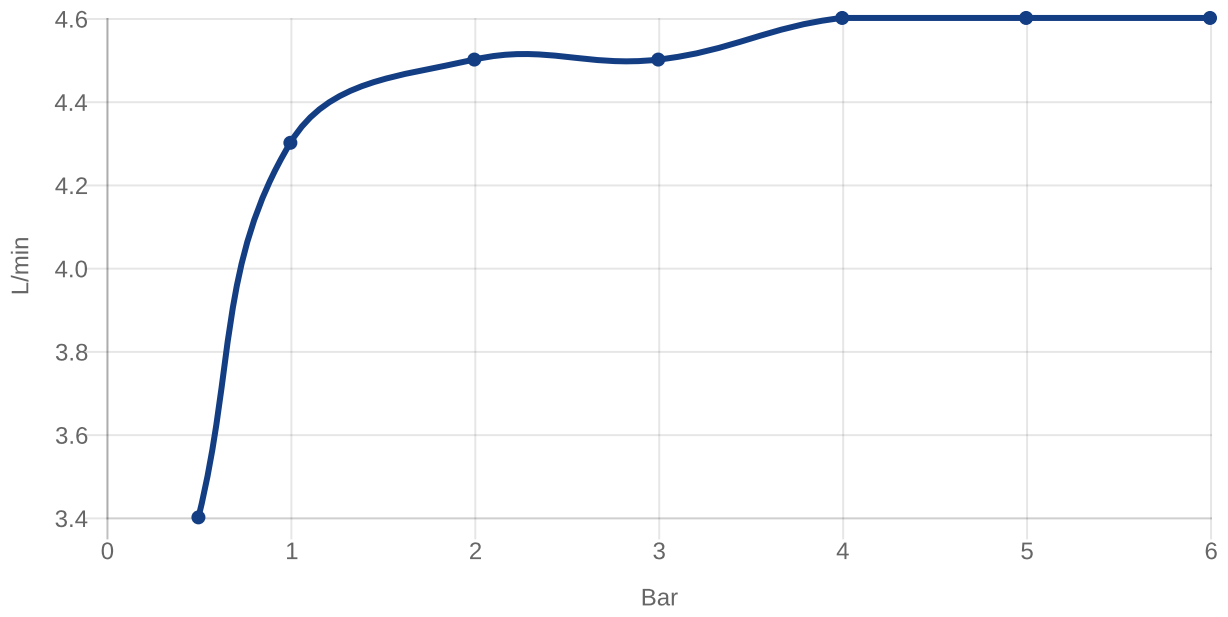

BASIN MIXERS O.NOVO

PRODUCT INFORMATION

Article title	Villeroy & Boch O.novo Single-lever basin mixer with draw bar outlet fitting, Chrome
Article number	TVW10410111061
Assembly / Assembly type	Deck-mounted
Scope of delivery	1 x tap fitting , 1 x aerator key 1 x outlet fitting 1 x fastening 2 x connecting hoses 1 x installation instructions
Length in mm	150
Width in mm	50
Height in mm	155
Collection	O.novo
Weight in kg	1.685
Material	Brass
Surface	glossy
Colour name	Chrome
EAN number	4051202465599
Model number	TVW104101110
Air plus	An aerator enriches the water with air for a particularly soft, water-saving jet
Easy clean	Longer service life: optimum limescale removal by simply rubbing nozzles and aerators clean
Aqua smart	Sustainable, limited water flow: saving water without sacrificing on performance
Tap smartpressure	Constant water flow rate for washbasin mixers regardless of pressure fluctuations in the piping system
Length of spout in mm	117
Material	Brass
Volume	6,552
Angle jet regulator	5
Cartridge	Cartridge with ceramic discs
Swivel aerator	No
Thermostat	No
Cool Tap	No
Spray types	Comfort jet

**Smart
Pressure**

Villeroy & Boch

Constant water flow rate for washbasin mixers regardless of pressure fluctuations in the piping system

TECHNICAL DRAWINGS

TVW104101110

FLOW CHART

EXPLOSION DRAWINGS

BILL OF MATERIALS