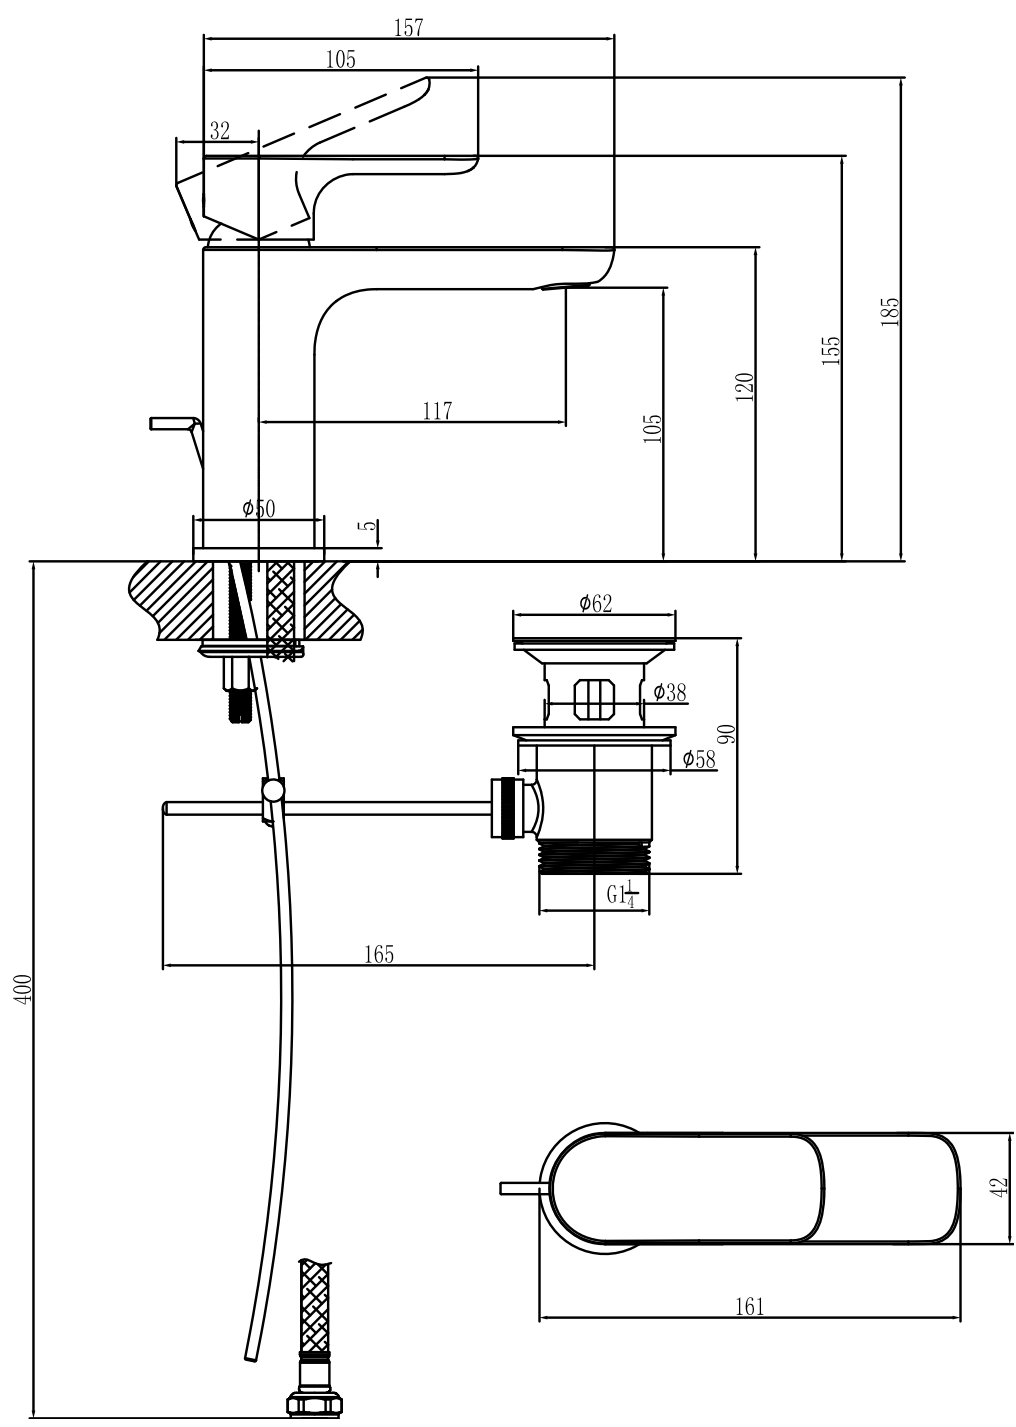

BASIN MIXERS O.NOVO

PRODUCT INFORMATION

Article title	Villeroy & Boch O.novo Single-lever basin mixer with draw bar outlet fitting, Chrome
Article number	TVW10410111061
Assembly / Assembly type	Deck-mounted
Scope of delivery	1 x tap fitting , 1 x aerator key 1 x outlet fitting 1 x fastening 2 x connecting hoses 1 x installation instructions
Length in mm	150
Width in mm	50
Height in mm	155
Collection	O.novo
Weight in kg	1.685
Material	Brass
Surface	glossy
Colour name	Chrome
EAN number	4051202465599
Model number	TVW104101110
Air plus	An aerator enriches the water with air for a particularly soft, water-saving jet
Easy clean	Longer service life: optimum limescale removal by simply rubbing nozzles and aerators clean
Aqua smart	Sustainable, limited water flow: saving water without sacrificing on performance
Tap smartpressure	Constant water flow rate for washbasin mixers regardless of pressure fluctuations in the piping system
Length of spout in mm	117
Material	Brass
Volume	6,552
Angle jet regulator	5
Cartridge	Cartridge with ceramic discs
Swivel aerator	No
Thermostat	No
Cool Tap	No
Spray types	Comfort jet

COLOURS

Colour	Description	Article number	EAN	
	Chrome	TVW10410111061	4051202465599	148 GBP

CHARACTERISTICS

**Air
Plus**

Villeroy & Boch

An aerator enriches the water with air for a particularly soft, water-saving jet

**Smart
Pressure**

Villeroy & Boch

Constant water flow rate for washbasin mixers regardless of pressure fluctuations in the piping system

TECHNICAL DRAWINGS

TVW104101110

FLOW CHART

EXPLOSION DRAWINGS

BILL OF MATERIALS

No.	Article No.	Description	Quantity
1	TVP00000513000	Aerator set	1
2	TVP10400409061	Handle set	1
5	TVP00000105000	Cartridge	1
8	TVP00000601000	Fastening set	1
10	TVP00000702000	Connecting hoses	1
49	TVP00000201061	Waste system	1