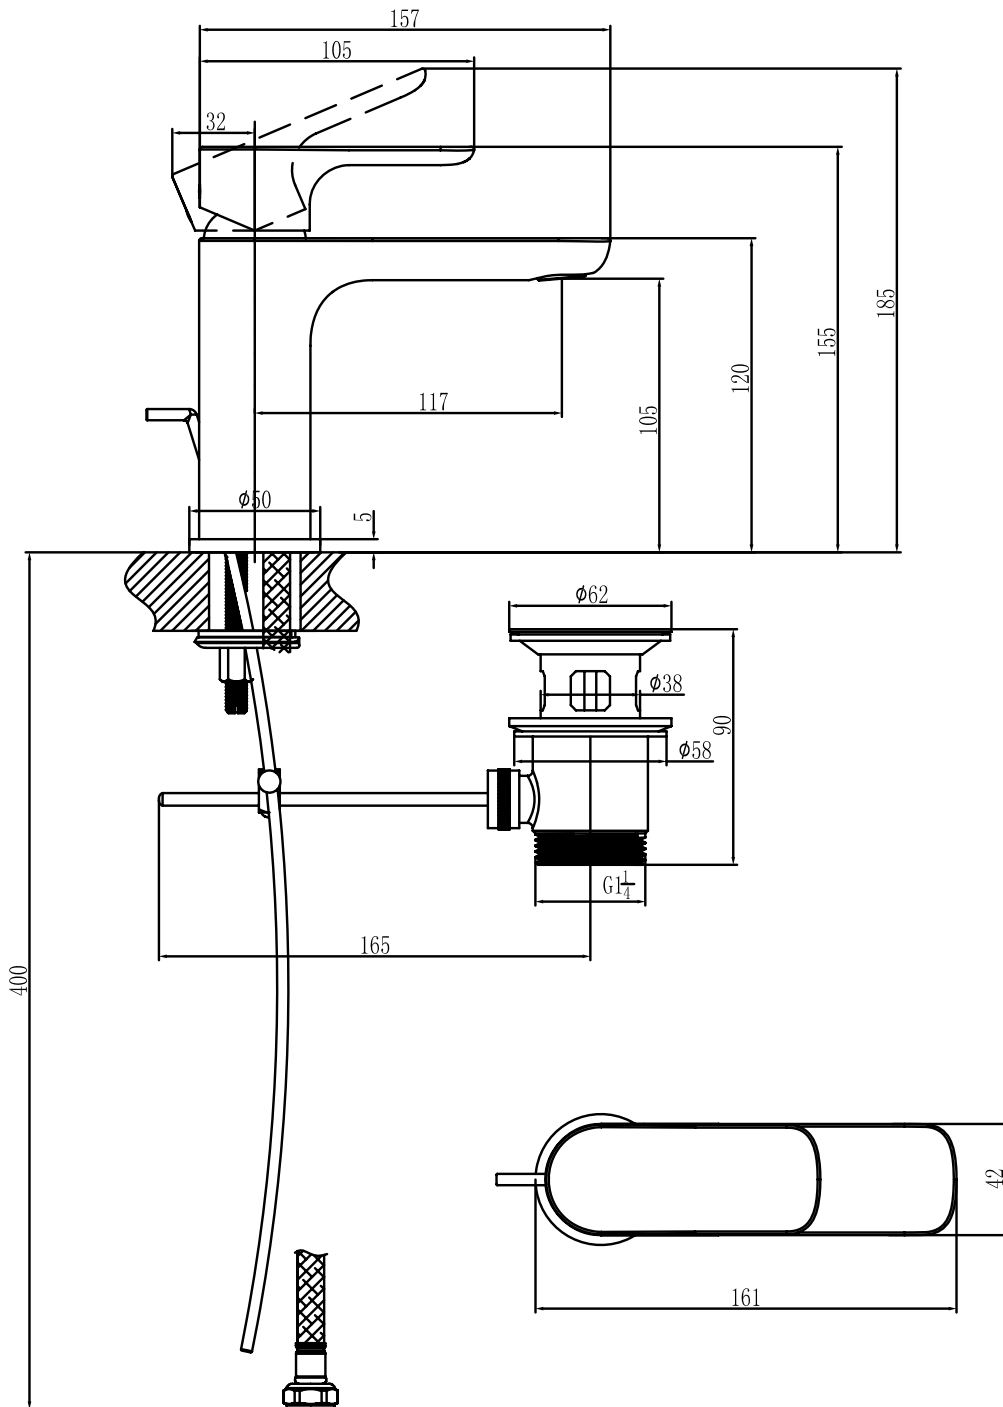

BASIN MIXERS O.NOVO

PRODUCT INFORMATION

Article title	Villeroy & Boch O.novo Single-lever basin mixer without waste, Chrome
Article number	TVW10410311061
Assembly / Assembly type	Pillar tap
Scope of delivery	1 x tap fitting , 1 x aerator key 1 x outlet fitting 1 x fastening 1 x installation instructions
Length in mm	147
Width in mm	50
Height in mm	155
Collection	O.novo
Weight in kg	1.333
Surface	glossy
Colour name	Chrome
EAN number	4051202465612
Model number	TVW104103110
Air plus	An aerator enriches the water with air for a particularly soft, water-saving jet
Easy clean	Longer service life: optimum limescale removal by simply rubbing nozzles and aerators clean
Aqua smart	Sustainable, limited water flow: saving water without sacrificing on performance
Tap smartpressure	Constant water flow rate for washbasin mixers regardless of pressure fluctuations in the piping system
Length of spout in mm	117
Material	Brass
Volume	6,552
Angle jet regulator	5
Cartridge	Cartridge with ceramic discs Ø35 mm
Swivel aerator	No
Thermostat	No
Cool Tap	No

COLOURS

Colour	Description	Article number	EAN	
	Chrome	TVW10410311061	4051202465612	139 GBP

CHARACTERISTICS

**Air
Plus**

Villeroy & Boch

An aerator enriches the water with air for a particularly soft, water-saving jet

**Smart
Pressure**

Villeroy & Boch

Constant water flow rate for washbasin mixers regardless of pressure fluctuations in the piping system

TECHNICAL DRAWINGS

TVW104103110

FLOW CHART