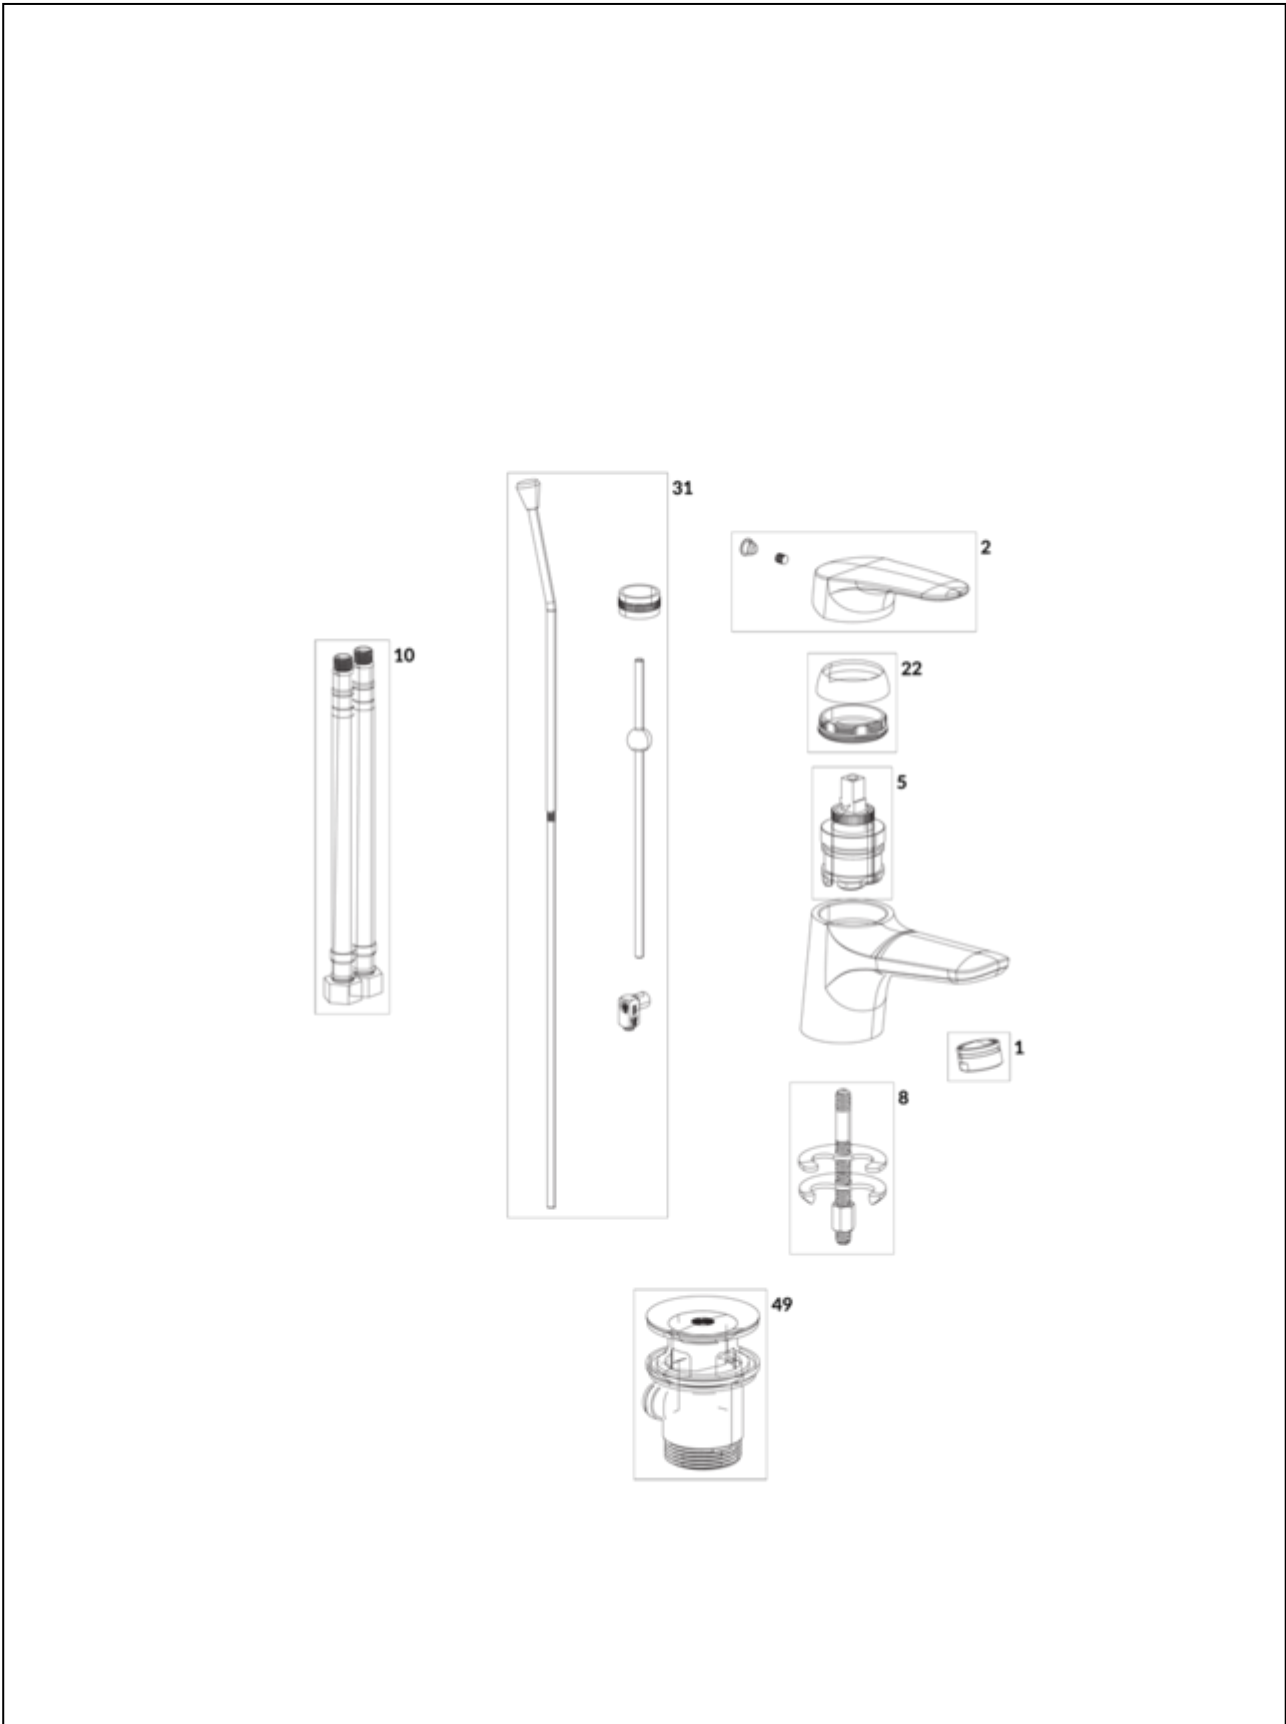

BASIN MIXERS O.NOVO START

PRODUCT INFORMATION

Article title	Villeroy & Boch O.novo Start Single-lever basin mixer with draw bar outlet fitting, Chrome
Article number	TVW10514111061
Assembly / Assembly type	Deck-mounted
Scope of delivery	1 x tap fitting , 1 x aerator key 1 x outlet fitting 1 x fastening 2 x connecting hoses 1 x installation instructions
Length in mm	133
Width in mm	45
Height in mm	104
Collection	O.novo Start
Weight in kg	1.221
Material	Brass
Surface	glossy
Colour name	Chrome
EAN number	4051202568382
Model number	TVW105141110
Air plus	An aerator enriches the water with air for a particularly soft, water-saving jet
Easy clean	Longer service life: optimum limescale removal by simply rubbing nozzles and aerators clean
Aqua smart	Sustainable, limited water flow: saving water without sacrificing on performance
Tap smartpressure	Constant water flow rate for washbasin mixers regardless of pressure fluctuations in the piping system
Length of spout in mm	107
Material	Brass
Volume	6,552
Angle jet regulator	14
Cartridge	Cartridge with ceramic discs
Swivel aerator	No
Thermostat	No
Cool Tap	No
Spray types	Comfort jet

COLOURS

Colour	Description	Article number	EAN	
	Chrome	TVW10514111061	4051202568382	96 GBP

CHARACTERISTICS

An aerator enriches the water with air for a particularly soft, water-saving jet

Sustainable, limited water flow: saving water without sacrificing on performance

Longer service life: optimum limescale removal by simply rubbing nozzles and aerators clean

Constant water flow rate for washbasin mixers regardless of pressure fluctuations in the piping system

TECHNICAL DRAWINGS

TVW105141110

FLOW CHART

EXPLOSION DRAWINGS

BILL OF MATERIALS

No.	Article No.	Description	Quantity
1	TVP00000509000	Aerator set	1
2	TVP10500401061	Handle set	1
5	TVP00000111000	Cartridge	1
8	TVP00000601000	Fastening set	1
10	TVP00000709000	Connecting hoses	1
49	TVP00000201061	Waste system	1