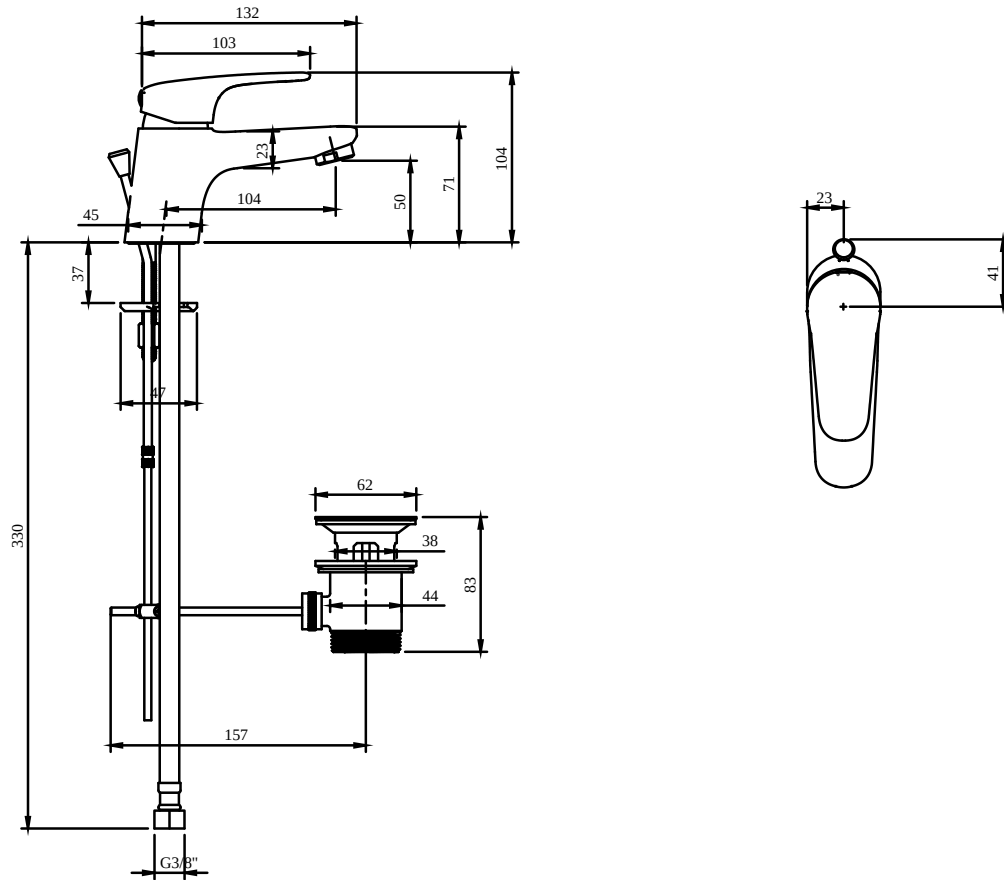

BASIN MIXERS O.NOVO START

PRODUCT INFORMATION

Article title	Villeroy & Boch O.novo Start Single-lever basin mixer with draw bar outlet fitting, Chrome
Article number	TVW10514111061
Assembly / Assembly type	Deck-mounted
Scope of delivery	1 x tap fitting , 1 x aerator key 1 x outlet fitting 1 x fastening 2 x connecting hoses 1 x installation instructions
Length in mm	133
Width in mm	45
Height in mm	104
Collection	O.novo Start
Weight in kg	1.221
Material	Brass
Surface	glossy
Colour name	Chrome
EAN number	4051202568382
Model number	TVW105141110
Air plus	An aerator enriches the water with air for a particularly soft, water-saving jet
Easy clean	Longer service life: optimum limescale removal by simply rubbing nozzles and aerators clean
Aqua smart	Sustainable, limited water flow: saving water without sacrificing on performance
Tap smartpressure	Constant water flow rate for washbasin mixers regardless of pressure fluctuations in the piping system
Length of spout in mm	107
Material	Brass
Volume	6,552
Angle jet regulator	14
Cartridge	Cartridge with ceramic discs
Swivel aerator	No
Thermostat	No
Cool Tap	No
Spray types	Comfort jet

COLOURS

Colour	Description	Article number	EAN	
	Chrome	TVW10514111061	4051202568382	96 GBP

CHARACTERISTICS

An aerator enriches the water with air for a particularly soft, water-saving jet

Sustainable, limited water flow: saving water without sacrificing on performance

Longer service life: optimum limescale removal by simply rubbing nozzles and aerators clean

Constant water flow rate for washbasin mixers regardless of pressure fluctuations in the piping system

TECHNICAL DRAWINGS

TVW105141110

FLOW CHART

EXPLOSION DRAWINGS

BILL OF MATERIALS

No.	Article No.	Description	Quantity
1	TVP00000509000	Aerator set	1
2	TVP10500401061	Handle set	1
5	TVP00000111000	Cartridge	1
8	TVP00000601000	Fastening set	1
10	TVP00000709000	Connecting hoses	1
49	TVP00000201061	Waste system	1