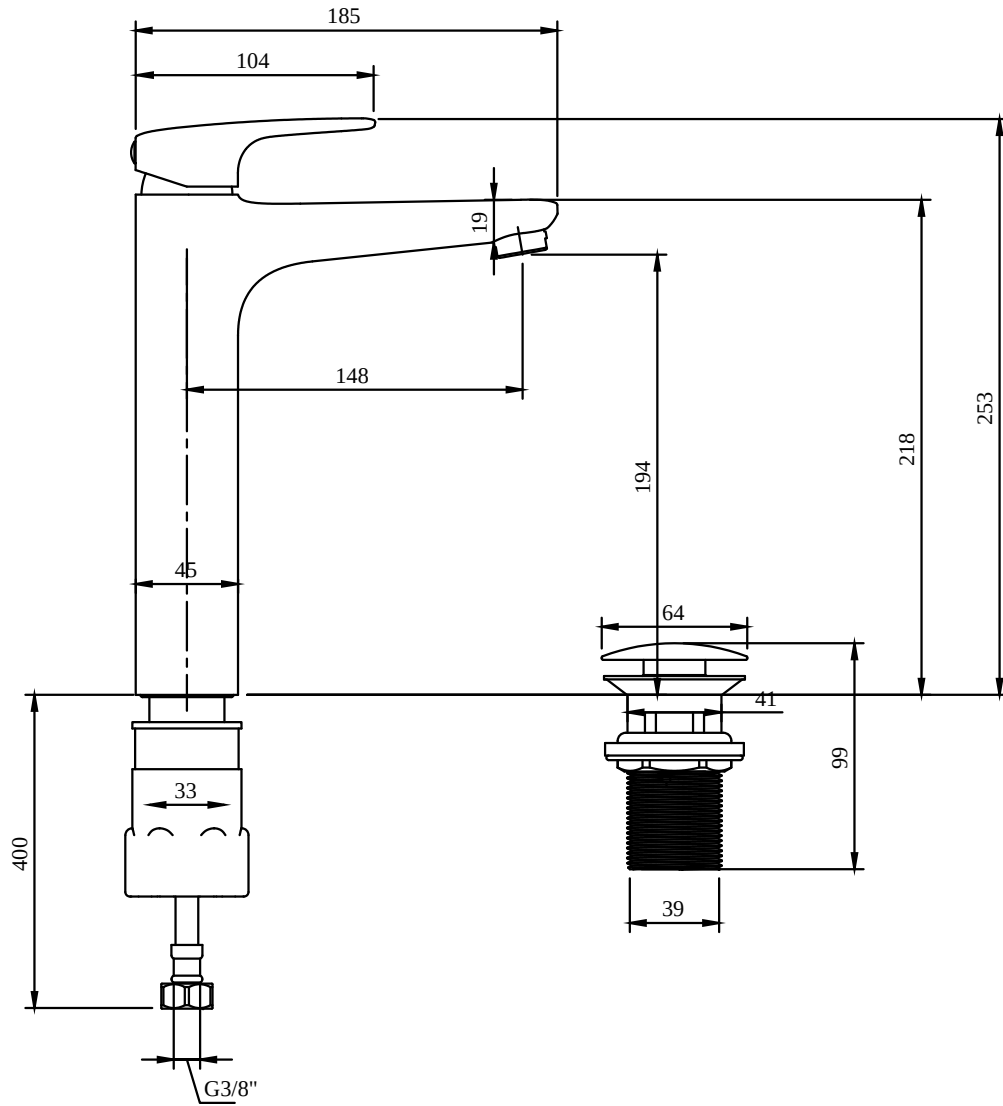

BASIN MIXERS O.NOVO START

PRODUCT INFORMATION

Article title	Villeroy & Boch O.novo Start Tall single-lever basin mixer with push-open waste, Chrome
Article number	TVW10510511061
Assembly / Assembly type	Deck-mounted
Scope of delivery	1 x tap fitting , 1 x aerator key 1 x outlet fitting 1 x fastening 2 x connecting hoses 1 x installation instructions
Length in mm	185
Width in mm	45
Height in mm	253
Collection	O.novo Start
Weight in kg	2.102
Material	Brass
Surface	glossy
Colour name	Chrome
EAN number	4051202568979
Model number	TVW105105110
Air plus	An aerator enriches the water with air for a particularly soft, water-saving jet
Easy clean	Longer service life: optimum limescale removal by simply rubbing nozzles and aerators clean
Comfort plus	Practical tap fitting height, ideal for combination with surface-mounted washbasins
Aqua smart	Sustainable, limited water flow: saving water without sacrificing on performance
Tap smartpressure	Constant water flow rate for washbasin mixers regardless of pressure fluctuations in the piping system
Length of spout in mm	185
Material	Brass
Volume	6,552
Angle jet regulator	10
Cartridge	Cartridge with ceramic discs
Swivel aerator	No
Thermostat	No
Cool Tap	No
Spray types	Comfort jet

Practical tap fitting height, ideal for combination with surface-mounted washbasins

Longer service life: optimum limescale removal by simply rubbing nozzles and aerators clean

Constant water flow rate for washbasin mixers regardless of pressure fluctuations in the piping system

TECHNICAL DRAWINGS

TVW105105110

FLOW CHART

EXPLOSION DRAWINGS

BILL OF MATERIALS

No.	Article No.	Description	Quantity
1	TVP00000509000	Aerator set	1
2	TVP10500402061	Handle set	1
5	TVP00000111000	Cartridge	1
8	TVP00000602000	Fastening set	1
10	TVP00000709000	Connecting hoses	1
49	TVP00000301061	Push-Open waste	1