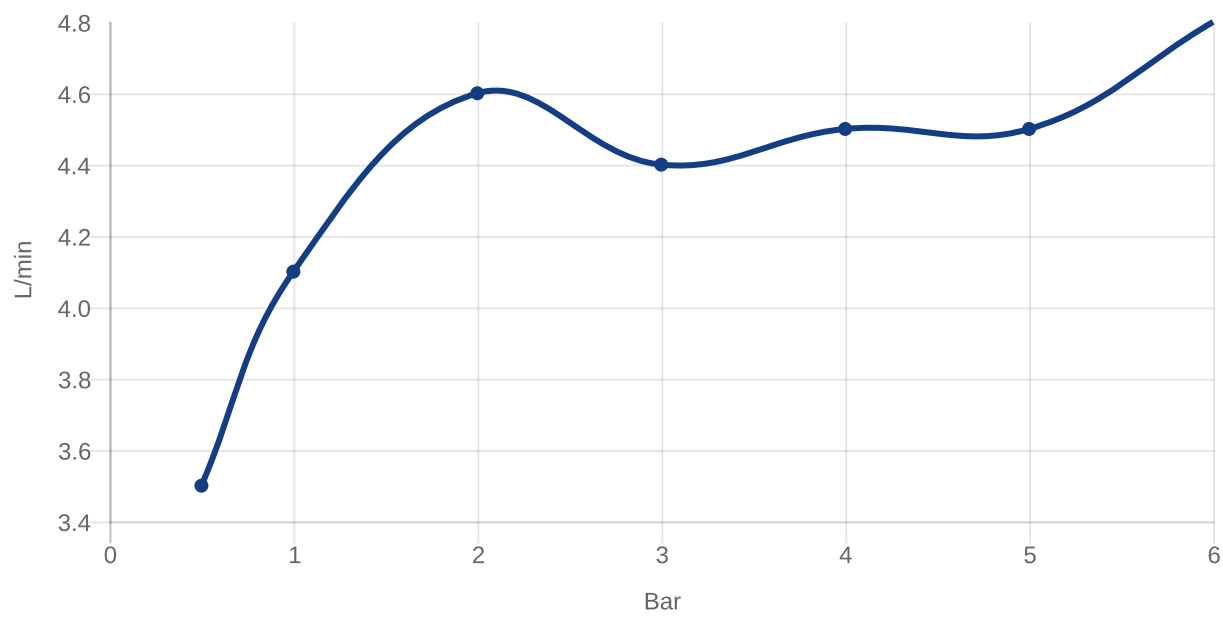

BASIN MIXERS O.NOVO START

PRODUCT INFORMATION

Article title	Villeroy & Boch O.novo Start Single-lever basin mixer with push-open waste, Chrome
Article number	TVW10511211061
Assembly / Assembly type	wall-mounted
Scope of delivery	1 x tap fitting , 1 x aerator key 1 x outlet fitting 1 x installation instructions
Length in mm	201
Width in mm	260
Height in mm	115
Collection	O.novo Start
Weight in kg	2.322
Material	Brass
Surface	glossy
Colour name	Chrome
EAN number	4051202568993
Model number	TVW105112110
Air plus	An aerator enriches the water with air for a particularly soft, water-saving jet
Easy clean	Longer service life: optimum limescale removal by simply rubbing nozzles and aerators clean
Aqua smart	Sustainable, limited water flow: saving water without sacrificing on performance
Tap smartpressure	Constant water flow rate for washbasin mixers regardless of pressure fluctuations in the piping system
Length of spout in mm	201
Recommended installation width in mm	130
Material	Brass
Volume	6,552
Angle jet regulator	8
Cartridge	Cartridge with ceramic discs
Swivel aerator	No
Thermostat	No
Cool Tap	No
Spray types	Comfort jet

COLOURS

Colour	Description	Article number	EAN	
	Chrome	TVW10511211061	4051202568993	173 GBP

CHARACTERISTICS

An aerator enriches the water with air for a particularly soft, water-saving jet

Sustainable, limited water flow: saving water without sacrificing on performance

Longer service life: optimum limescale removal by simply rubbing nozzles and aerators clean

Constant water flow rate for washbasin mixers regardless of pressure fluctuations in the piping system

TECHNICAL DRAWINGS

TVW105112110

FLOW CHART

EXPLOSION DRAWINGS

BILL OF MATERIALS

No.	Article No.	Description	Quantity
1	TVP00000509000	Aerator set	1
2	TVP10500402061	Handle set	1
5	TVP00000112000	Cartridge	1
32	TVP00001008061	Cover plate	1
49	TVP00000301061	Push-Open waste	1