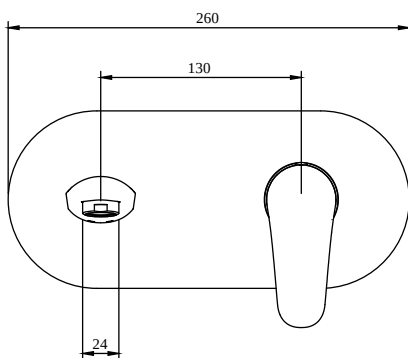

BASIN MIXERS O.NOVO START

PRODUCT INFORMATION

Article title	Villeroy & Boch O.novo Start Single-lever basin mixer with push-open waste, Chrome
Article number	TVW10511211061
Assembly / Assembly type	wall-mounted
Scope of delivery	1 x tap fitting , 1 x aerator key 1 x outlet fitting 1 x installation instructions
Length in mm	201
Width in mm	260
Height in mm	115
Collection	O.novo Start
Weight in kg	2.322
Material	Brass
Surface	glossy
Colour name	Chrome
EAN number	4051202568993
Model number	TVW105112110
Air plus	An aerator enriches the water with air for a particularly soft, water-saving jet
Easy clean	Longer service life: optimum limescale removal by simply rubbing nozzles and aerators clean
Aqua smart	Sustainable, limited water flow: saving water without sacrificing on performance
Tap smartpressure	Constant water flow rate for washbasin mixers regardless of pressure fluctuations in the piping system
Length of spout in mm	201
Recommended installation width in mm	130
Material	Brass
Volume	6,552
Angle jet regulator	8
Cartridge	Cartridge with ceramic discs
Swivel aerator	No
Thermostat	No
Cool Tap	No
Spray types	Comfort jet

COLOURS

Colour	Description	Article number	EAN	
	Chrome	TVW10511211061	4051202568993	173 GBP

CHARACTERISTICS

An aerator enriches the water with air for a particularly soft, water-saving jet

Sustainable, limited water flow: saving water without sacrificing on performance

Longer service life: optimum limescale removal by simply rubbing nozzles and aerators clean

Constant water flow rate for washbasin mixers regardless of pressure fluctuations in the piping system

TECHNICAL DRAWINGS

TVW105112110

FLOW CHART

EXPLOSION DRAWINGS

BILL OF MATERIALS

No.	Article No.	Description	Quantity
1	TVP00000509000	Aerator set	1
2	TVP10500402061	Handle set	1
5	TVP00000112000	Cartridge	1
32	TVP00001008061	Cover plate	1
49	TVP00000301061	Push-Open waste	1