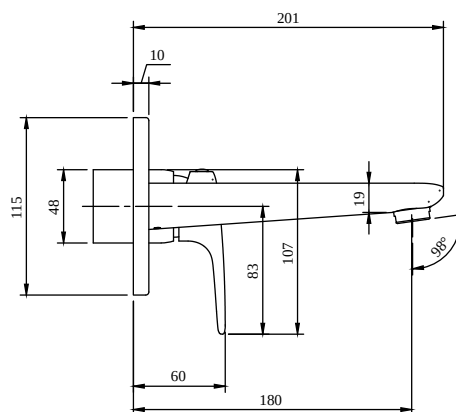

BASIN MIXERS O.NOVO START

PRODUCT INFORMATION

Article title	Villeroy & Boch O.novo Start Single-lever basin mixer with push-open waste, Chrome
Article number	TVW10511211061
Assembly / Assembly type	wall-mounted
Scope of delivery	1 x tap fitting , 1 x aerator key 1 x outlet fitting 1 x installation instructions
Length in mm	201
Width in mm	260
Height in mm	115
Collection	O.novo Start
Weight in kg	2.322
Material	Brass
Surface	glossy
Colour name	Chrome
EAN number	4051202568993
Model number	TVW105112110
Air plus	An aerator enriches the water with air for a particularly soft, water-saving jet
Easy clean	Longer service life: optimum limescale removal by simply rubbing nozzles and aerators clean
Aqua smart	Sustainable, limited water flow: saving water without sacrificing on performance
Tap smartpressure	Constant water flow rate for washbasin mixers regardless of pressure fluctuations in the piping system
Length of spout in mm	201
Recommended installation width in mm	130
Material	Brass
Volume	6,552
Angle jet regulator	8
Cartridge	Cartridge with ceramic discs
Swivel aerator	No
Thermostat	No
Cool Tap	No
Spray types	Comfort jet

COLOURS

Colour	Description	Article number	EAN	
	Chrome	TVW10511211061	4051202568993	173 GBP

CHARACTERISTICS

An aerator enriches the water with air for a particularly soft, water-saving jet

Sustainable, limited water flow: saving water without sacrificing on performance

Longer service life: optimum limescale removal by simply rubbing nozzles and aerators clean

Constant water flow rate for washbasin mixers regardless of pressure fluctuations in the piping system

TECHNICAL DRAWINGS

TVW105112110

FLOW CHART

EXPLOSION DRAWINGS

BILL OF MATERIALS

No.	Article No.	Description	Quantity
1	TVP00000509000	Aerator set	1
2	TVP10500402061	Handle set	1
5	TVP00000112000	Cartridge	1
32	TVP00001008061	Cover plate	1
49	TVP00000301061	Push-Open waste	1