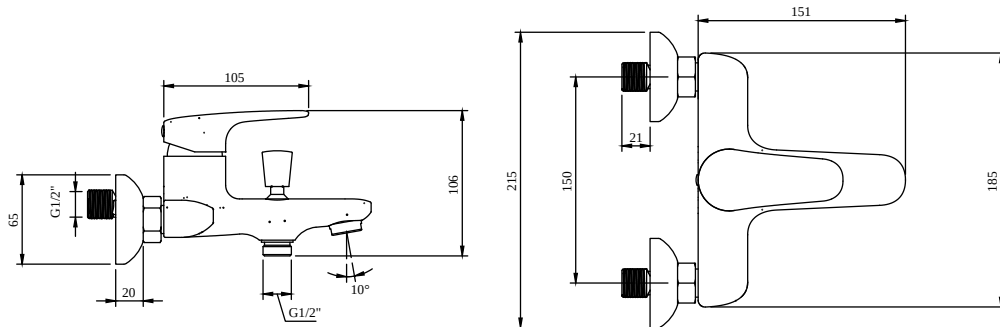

BATH & SHOWER MIXER O.NOVO START

PRODUCT INFORMATION

Article title	Villeroy & Boch O.novo Start Single-lever bath & shower mixer, Chrome
Article number	TVT10550111061
Assembly / Assembly type	wall-mounted
Scope of delivery	1 x tap fitting , 1 x fastening 2 x S-connections 1 x installation instructions
Length in mm	151
Width in mm	215
Height in mm	106
Collection	O.novo Start
Weight in kg	1.538
Material	Brass
Surface	glossy
Colour name	Chrome
EAN number	4051202569037
Model number	TVT105501110
Air plus	An aerator enriches the water with air for a particularly soft, water-saving jet
Easy clean	Longer service life: optimum limescale removal by simply rubbing nozzles and aerators clean
Spacing of connection spigots in mm	150
Material	Brass
Volume	4,974
Angle jet regulator	10
Cartridge	Cartridge with ceramic discs
Swivel aerator	No
Thermostat	No
Cool Tap	No
Spray types	Comfort jet

COLOURS

Colour	Description	Article number	EAN	
	Chrome	TVT10550111061	4051202569037	138 GBP

CHARACTERISTICS

An aerator enriches the water with air for a particularly soft, water-saving jet

Longer service life: optimum limescale removal by simply rubbing nozzles and aerators clean

TECHNICAL DRAWINGS

TVT105501110

EXPLOSION DRAWINGS

BILL OF MATERIALS

No.	Article No.	Description	Quantity
1	TVP00000511000	Aerator set	1
2	TVP10500402061	Handle set	1
5	TVP00000102000	Cartridge	1
25	TVP00000814000	Button selector	1
36	TVP00000810000	Selector set	1