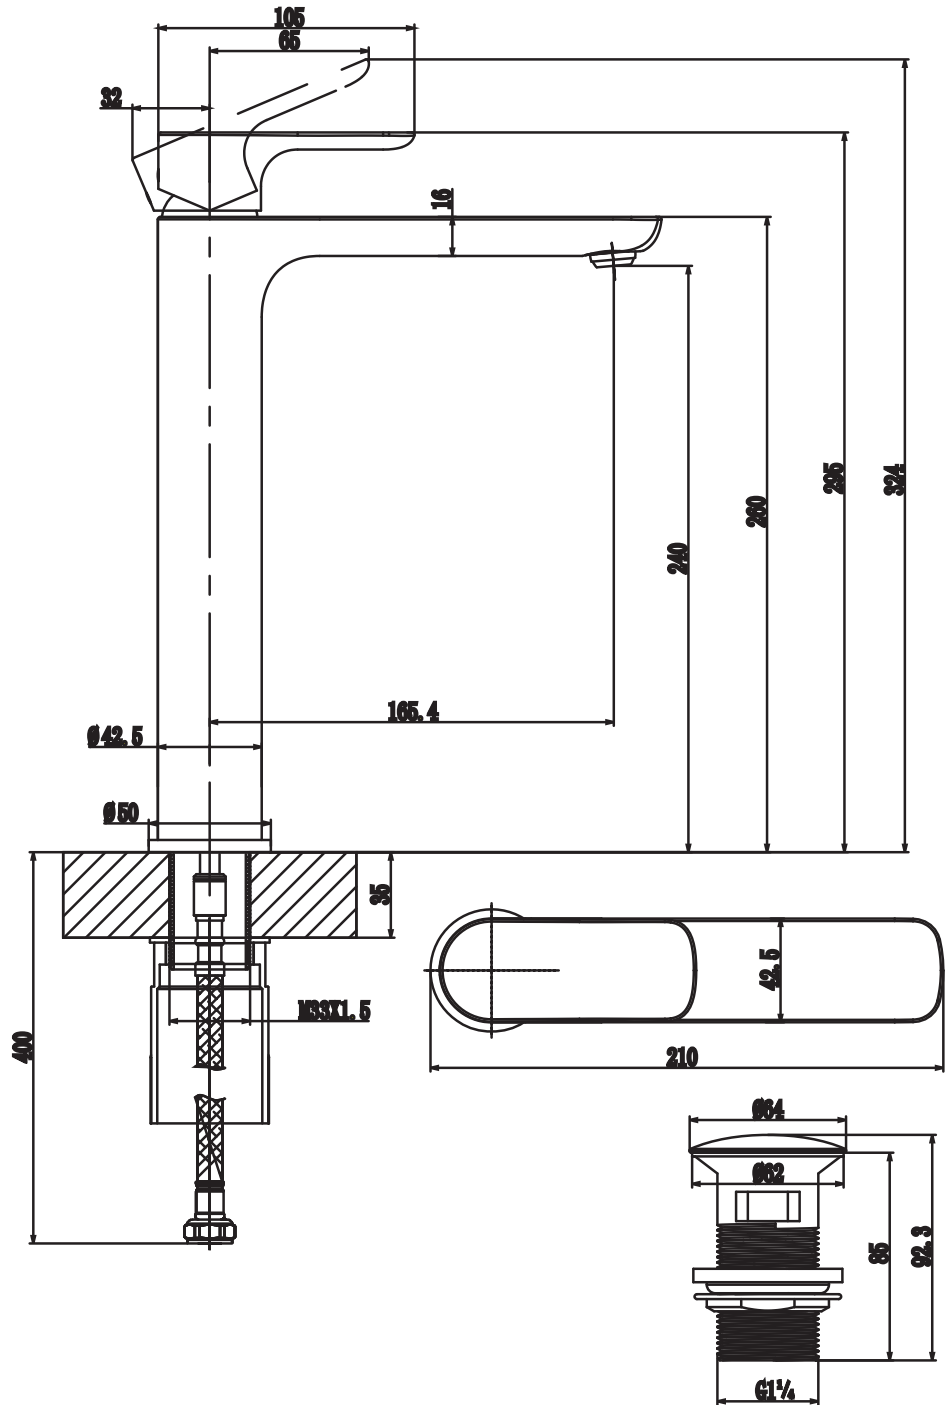

BASIN MIXERS O.NOVO

PRODUCT INFORMATION

Article title	Villeroy & Boch O.novo Tall single-lever basin mixer with push-open waste, Chrome
Article number	TVW10410511061
Assembly / Assembly type	Deck-mounted
Scope of delivery	1 x tap fitting , 1 x aerator key 1 x outlet fitting 1 x fastening 2 x connecting hoses 1 x installation instructions
Length in mm	200
Width in mm	50
Height in mm	295
Collection	O.novo
Weight in kg	2.363
Material	Brass
Surface	glossy
Colour name	Chrome
EAN number	4051202465155
Model number	TVW104105110
Air plus	An aerator enriches the water with air for a particularly soft, water-saving jet
Easy clean	Longer service life: optimum limescale removal by simply rubbing nozzles and aerators clean
Comfort plus	Practical tap fitting height, ideal for combination with surface-mounted washbasins
Aqua smart	Sustainable, limited water flow: saving water without sacrificing on performance
Tap smartpressure	Constant water flow rate for washbasin mixers regardless of pressure fluctuations in the piping system
Length of spout in mm	165
Material	Brass
Volume	9,488
Angle jet regulator	5
Cartridge	Cartridge with ceramic discs
Swivel aerator	No
Thermostat	No
Cool Tap	No
Spray types	Comfort jet

Practical tap fitting height, ideal for combination with surface-mounted washbasins

Longer service life: optimum limescale removal by simply rubbing nozzles and aerators clean

Constant water flow rate for washbasin mixers regardless of pressure fluctuations in the piping system

TECHNICAL DRAWINGS

TVW104105110

FLOW CHART

EXPLOSION DRAWINGS

BILL OF MATERIALS

No.	Article No.	Description	Quantity
1	TVP00000513000	Aerator set	1
2	TVP10400409061	Handle set	1
5	TVP00000105000	Cartridge	1
10	TVP00000702000	Connecting hoses	1
49	TVP00000301061	Push-Open waste	1