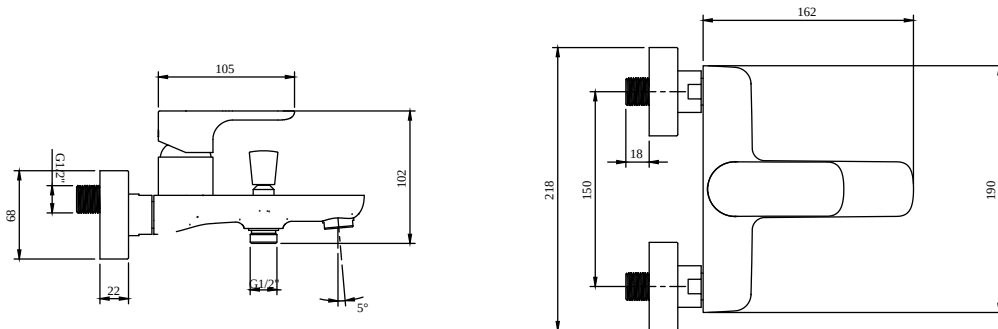

CHARACTERISTICS

An aerator enriches the water with air for a particularly soft, water-saving jet

Longer service life: optimum limescale removal by simply rubbing nozzles and aerators clean

Constant water flow rate for washbasin mixers regardless of pressure fluctuations in the piping system

TECHNICAL DRAWINGS

TVT104001000