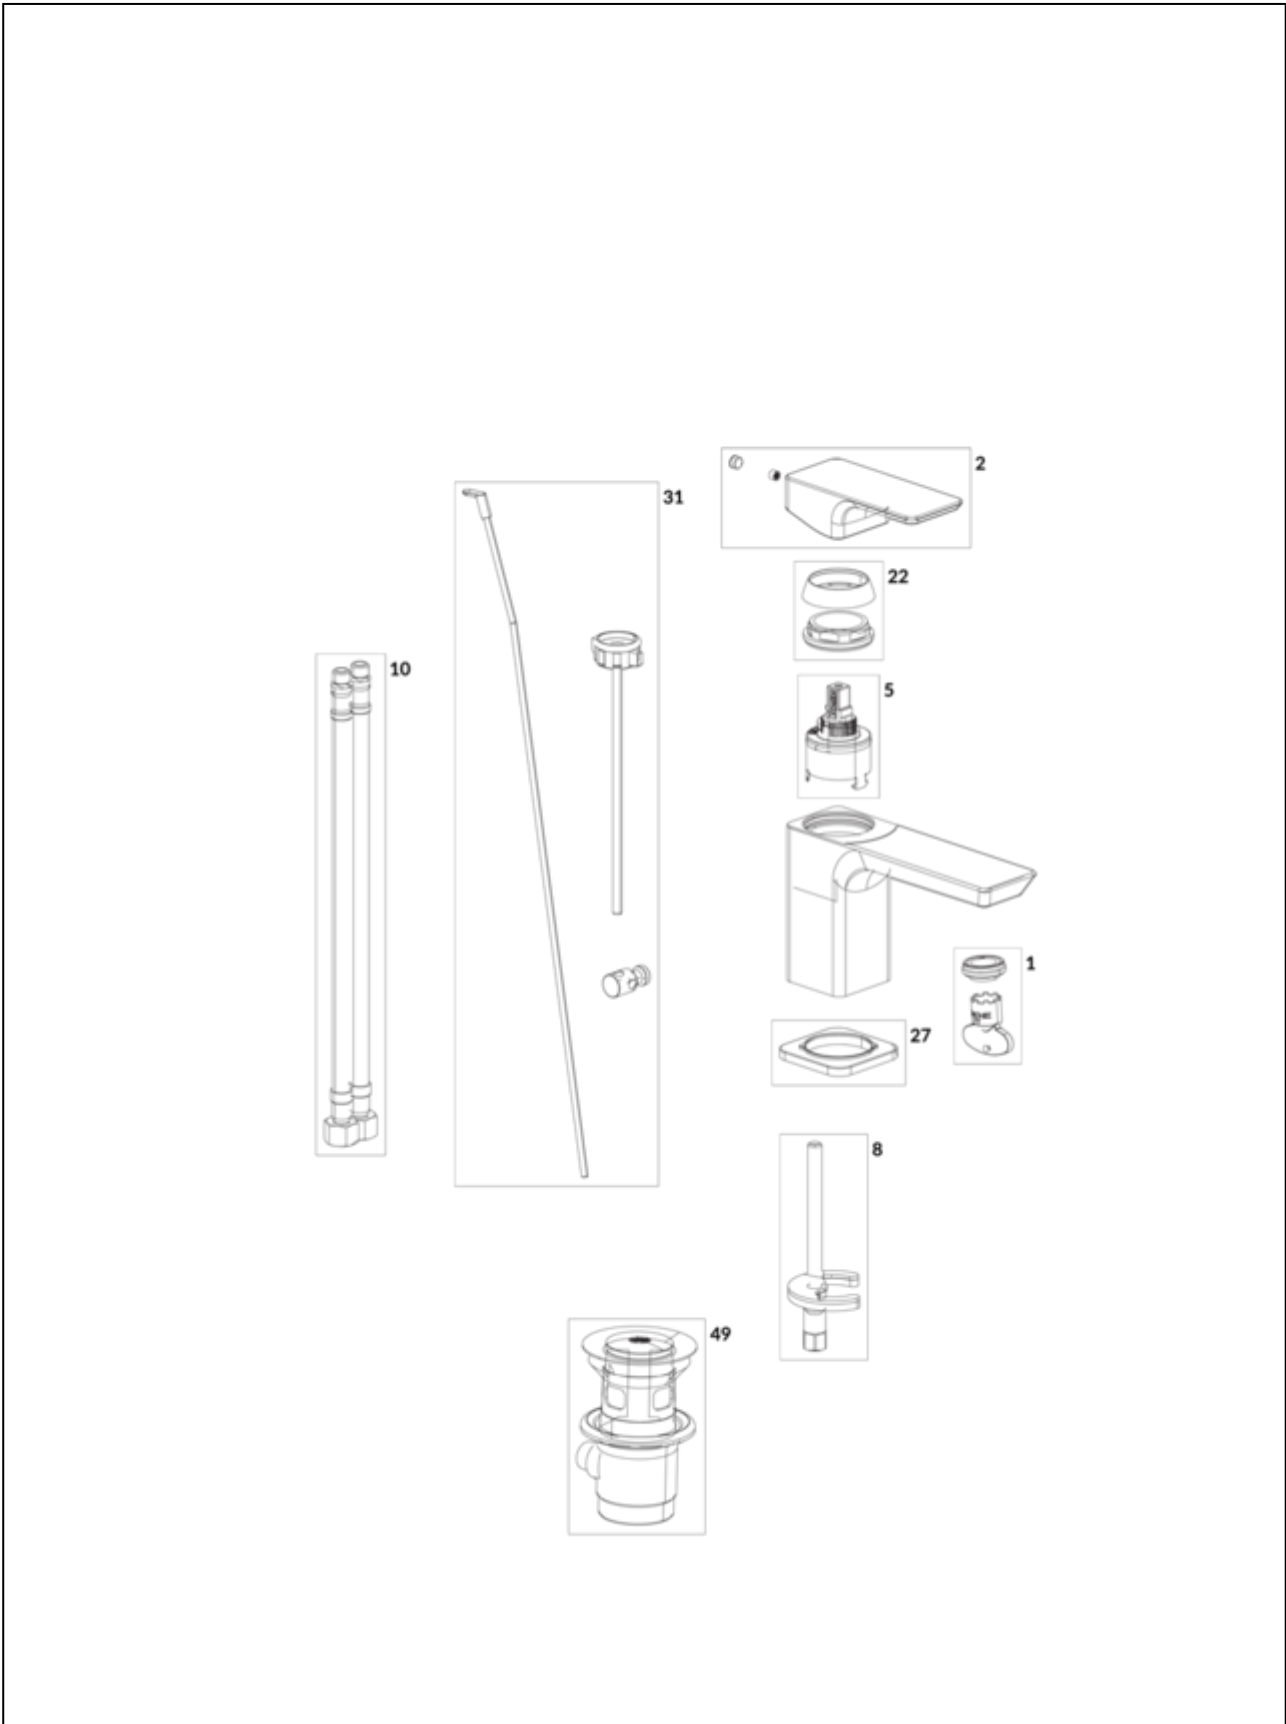

### PRODUCT INFORMATION

Article title	Villeroy & Boch Subway 3.0 Single-lever basin mixer with draw bar outlet fitting, Brushed Gold
Article number	TVW11200100076
Assembly / Assembly type	Deck-mounted
Scope of delivery	1 x tap fitting , 1 x aerator key 1 x outlet fitting 1 x fastening 2 x connecting hoses 1 x installation instructions
Length in mm	154
Width in mm	51
Height in mm	125
Collection	Subway 3.0
Weight in kg	1.702
Material	Brass
Surface	matt
Colour name	Brushed Gold
EAN number	4062373800256
Model number	TVW112001000
Air plus	An aerator enriches the water with air for a particularly soft, water-saving jet
Easy clean	Longer service life: optimum limescale removal by simply rubbing nozzles and aerators clean
Aqua smart	Sustainable, limited water flow: saving water without sacrificing on performance
Tap smartpressure	Constant water flow rate for washbasin mixers regardless of pressure fluctuations in the piping system
Length of spout in mm	112
Material	Brass
Volume	7,935
Angle jet regulator	4
Cartridge	Cartridge with ceramic discs
Handle position	Top
Number of tap holes	1
Diameter of faucet body	43
Swivel aerator	Yes
Water regulation	Water temperature is regulated 45° to each side
Thermostat	No
Cool Tap	No
Spray types	Comfort jet

Constant water flow rate for washbasin mixers regardless of pressure fluctuations in the piping system

TECHNICAL DRAWINGS

TVW112001000

EXPLOSION DRAWINGS

**BILL OF MATERIALS**

No.	Article No.	Description	Quantity
1	TVP00007100000	Aerator set	1