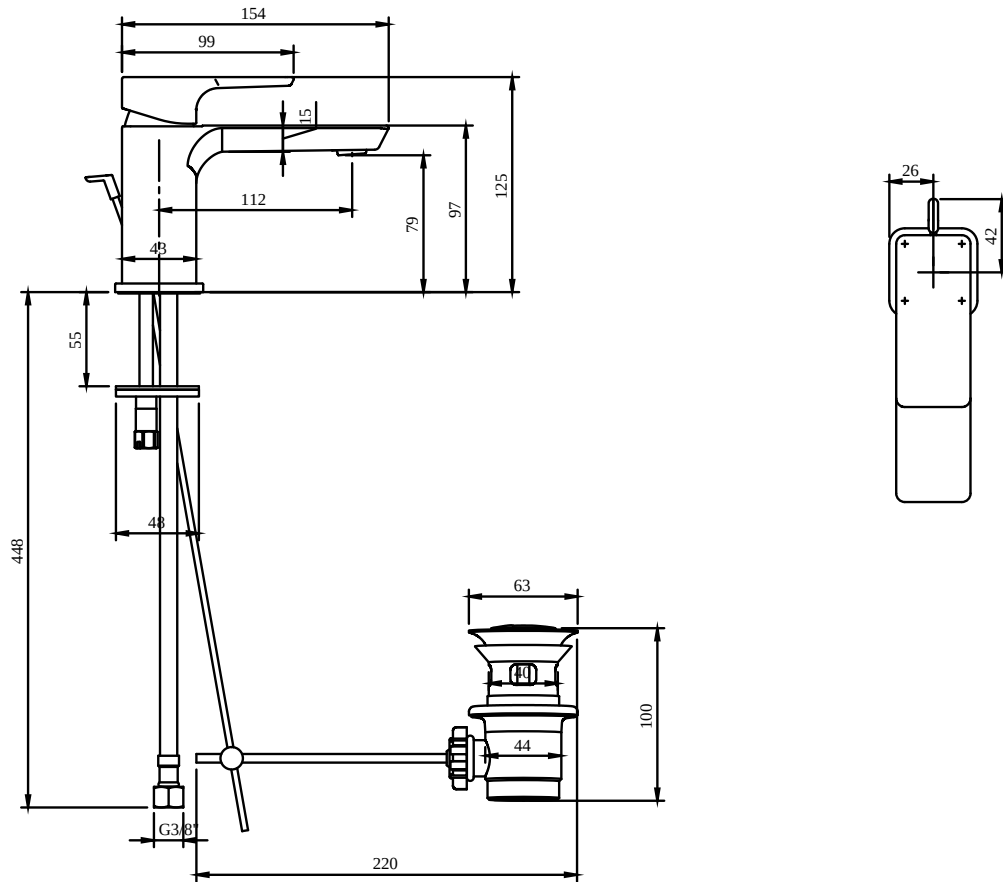

### PRODUCT INFORMATION

Article title	Villeroy & Boch Subway 3.0 Single-lever basin mixer with draw bar outlet fitting, Brushed Gold
Article number	TVW11200100076
Assembly / Assembly type	Deck-mounted
Scope of delivery	1 x tap fitting , 1 x aerator key 1 x outlet fitting 1 x fastening 2 x connecting hoses 1 x installation instructions
Length in mm	154
Width in mm	51
Height in mm	125
Collection	Subway 3.0
Weight in kg	1.702
Material	Brass
Surface	matt
Colour name	Brushed Gold
EAN number	4062373800256
Model number	TVW112001000
Air plus	An aerator enriches the water with air for a particularly soft, water-saving jet
Easy clean	Longer service life: optimum limescale removal by simply rubbing nozzles and aerators clean
Aqua smart	Sustainable, limited water flow: saving water without sacrificing on performance
Tap smartpressure	Constant water flow rate for washbasin mixers regardless of pressure fluctuations in the piping system
Length of spout in mm	112
Material	Brass
Volume	7,935
Angle jet regulator	4
Cartridge	Cartridge with ceramic discs
Handle position	Top
Number of tap holes	1
Diameter of faucet body	43
Swivel aerator	Yes
Water regulation	Water temperature is regulated 45° to each side
Thermostat	No
Cool Tap	No
Spray types	Comfort jet

Constant water flow rate for washbasin mixers regardless of pressure fluctuations in the piping system

TECHNICAL DRAWINGS

TVW112001000

EXPLOSION DRAWINGS

**BILL OF MATERIALS**

No.	Article No.	Description	Quantity
1	TVP00007100000	Aerator set	1