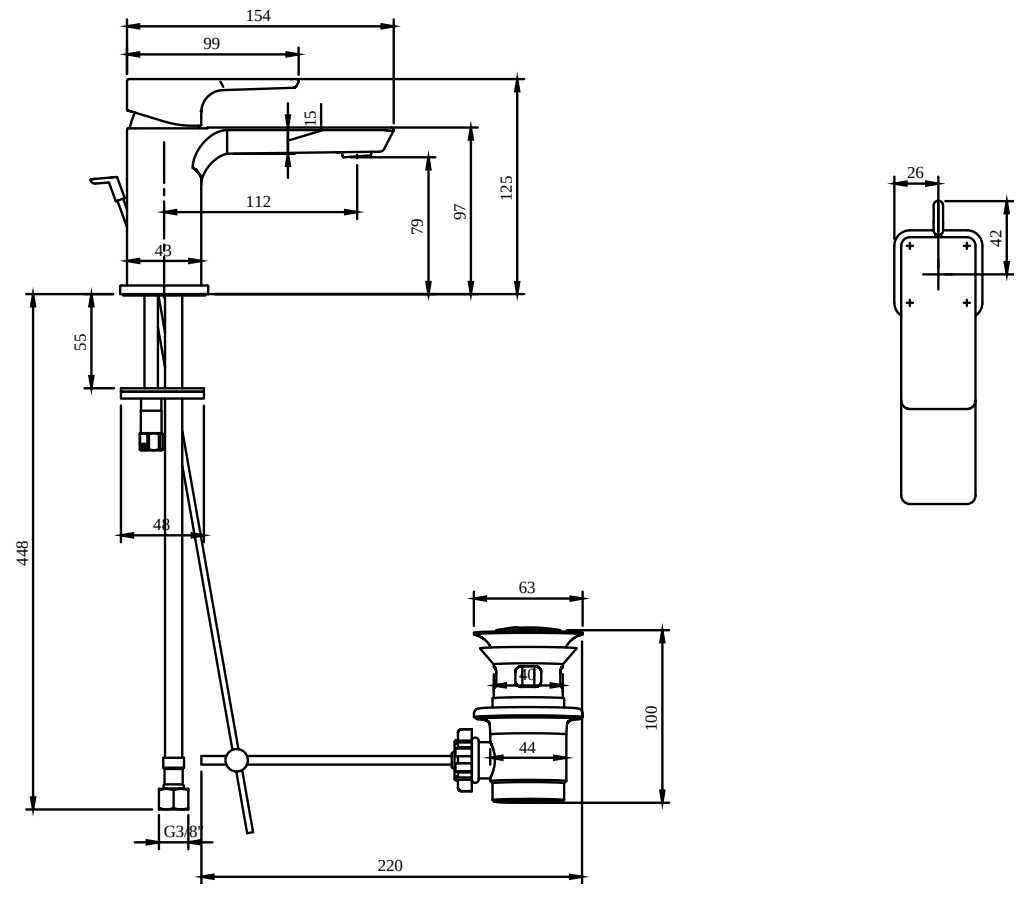

BASIN MIXERS SUBWAY 3.0

PRODUCT INFORMATION

Article title	Villeroy & Boch Subway 3.0 Single-lever basin mixer with draw bar outlet fitting, Brushed Nickel Matt
Article number	TVW11200100064
Assembly / Assembly type	Deck-mounted
Scope of delivery	1 x tap fitting , 1 x aerator key 1 x outlet fitting 1 x fastening 2 x connecting hoses 1 x installation instructions
Length in mm	154
Width in mm	51
Height in mm	125
Collection	Subway 3.0
Weight in kg	1.702
Material	Brass
Surface	matt
Colour name	Brushed Nickel Matt
EAN number	4062373800263
Model number	TVW112001000
Air plus	An aerator enriches the water with air for a particularly soft, water-saving jet
Easy clean	Longer service life: optimum limescale removal by simply rubbing nozzles and aerators clean
Aqua smart	Sustainable, limited water flow: saving water without sacrificing on performance
Tap smartpressure	Constant water flow rate for washbasin mixers regardless of pressure fluctuations in the piping system
Length of spout in mm	112
Material	Brass
Volume	7,935
Angle jet regulator	4
Cartridge	Cartridge with ceramic discs
Handle position	Top
Number of tap holes	1
Diameter of faucet body	43
Swivel aerator	Yes
Water regulation	Water temperature is regulated 45° to each side
Thermostat	No
Cool Tap	No
Spray types	Comfort jet

COLOURS

Colour	Description	Article number	EAN	
	Brushed Nickel Matt	TVW11200100064	4062373800263	305 GBP

CHARACTERISTICS

An aerator enriches the water with air for a particularly soft, water-saving jet

Sustainable, limited water flow: saving water without sacrificing on performance

TVW112001000

EXPLOSION DRAWINGS

BILL OF MATERIALS

No.	Article No.	Description	Quantity
1	TVP00007100000	Aerator set	1