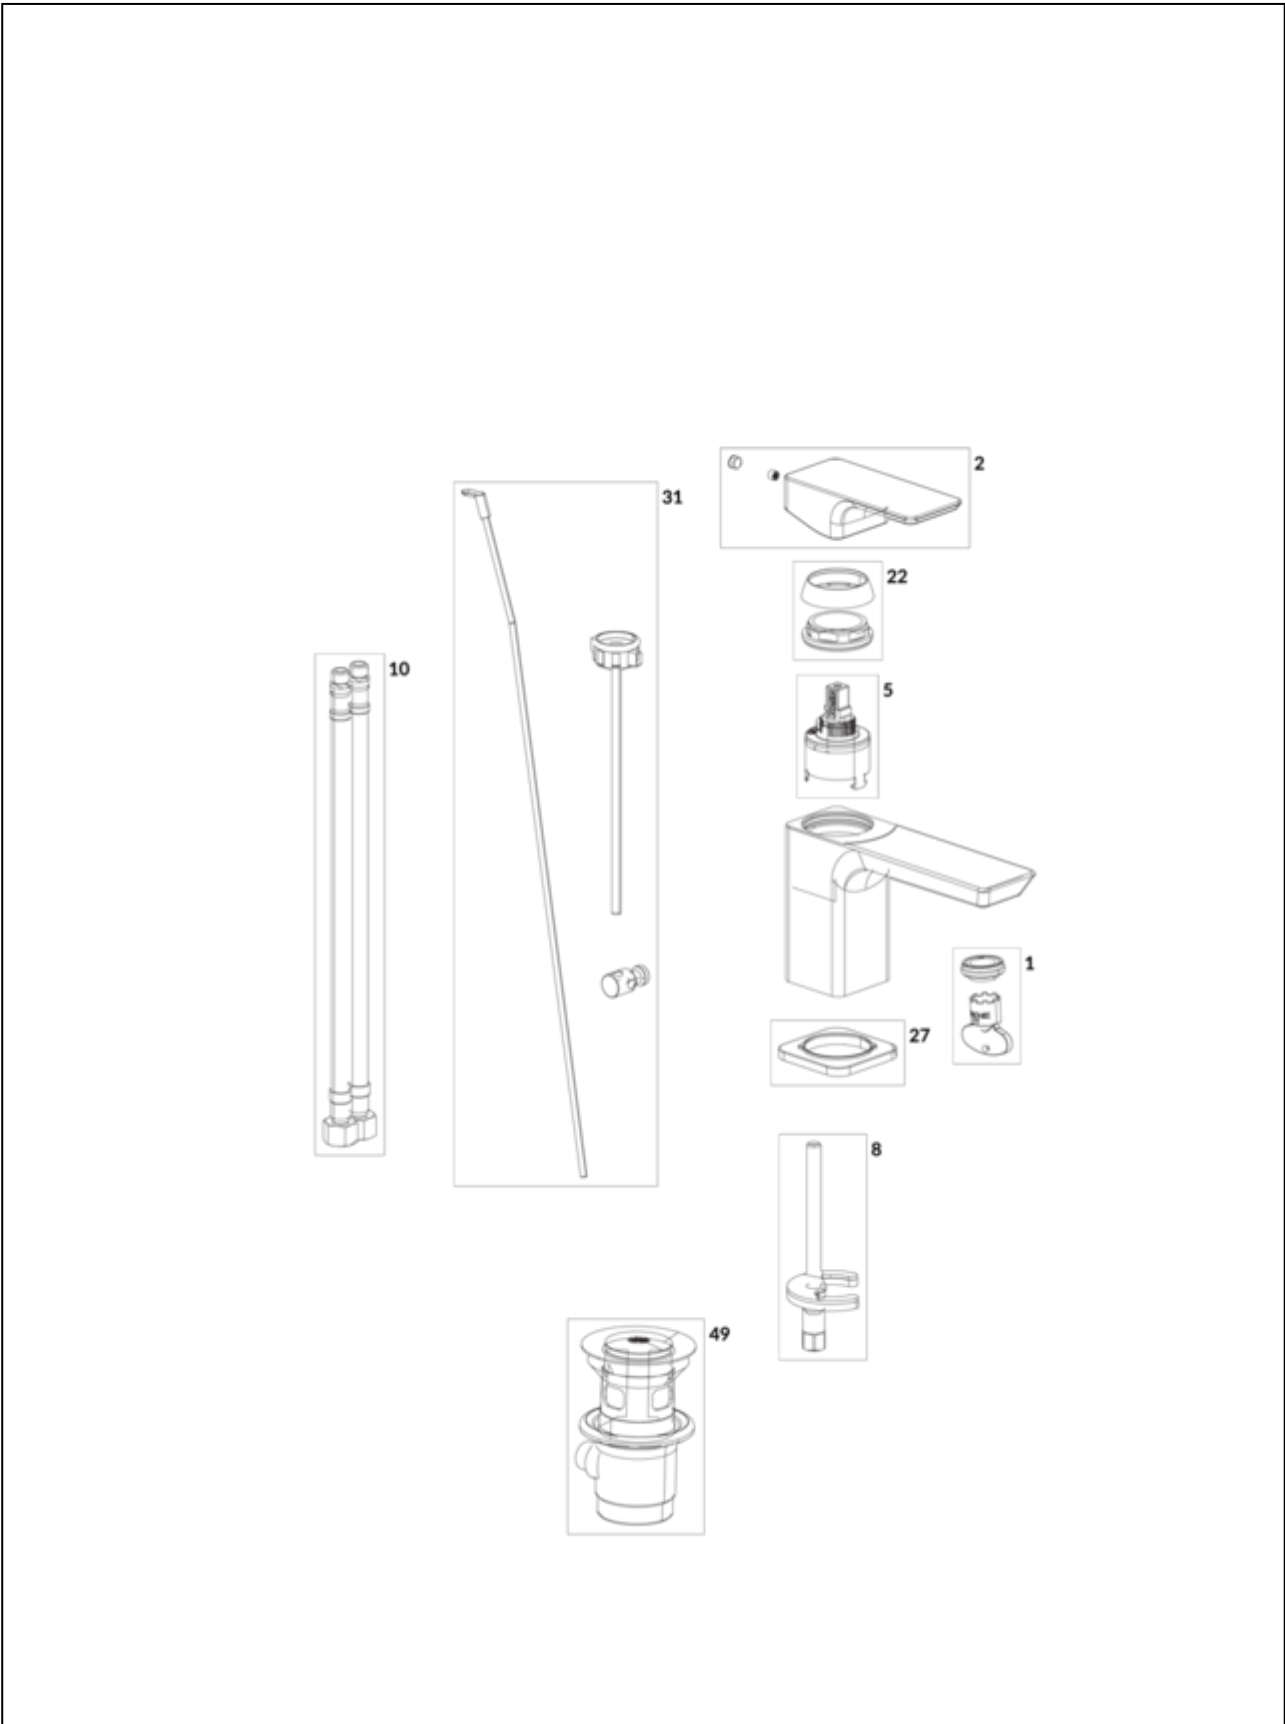

EXPLOSION DRAWINGS