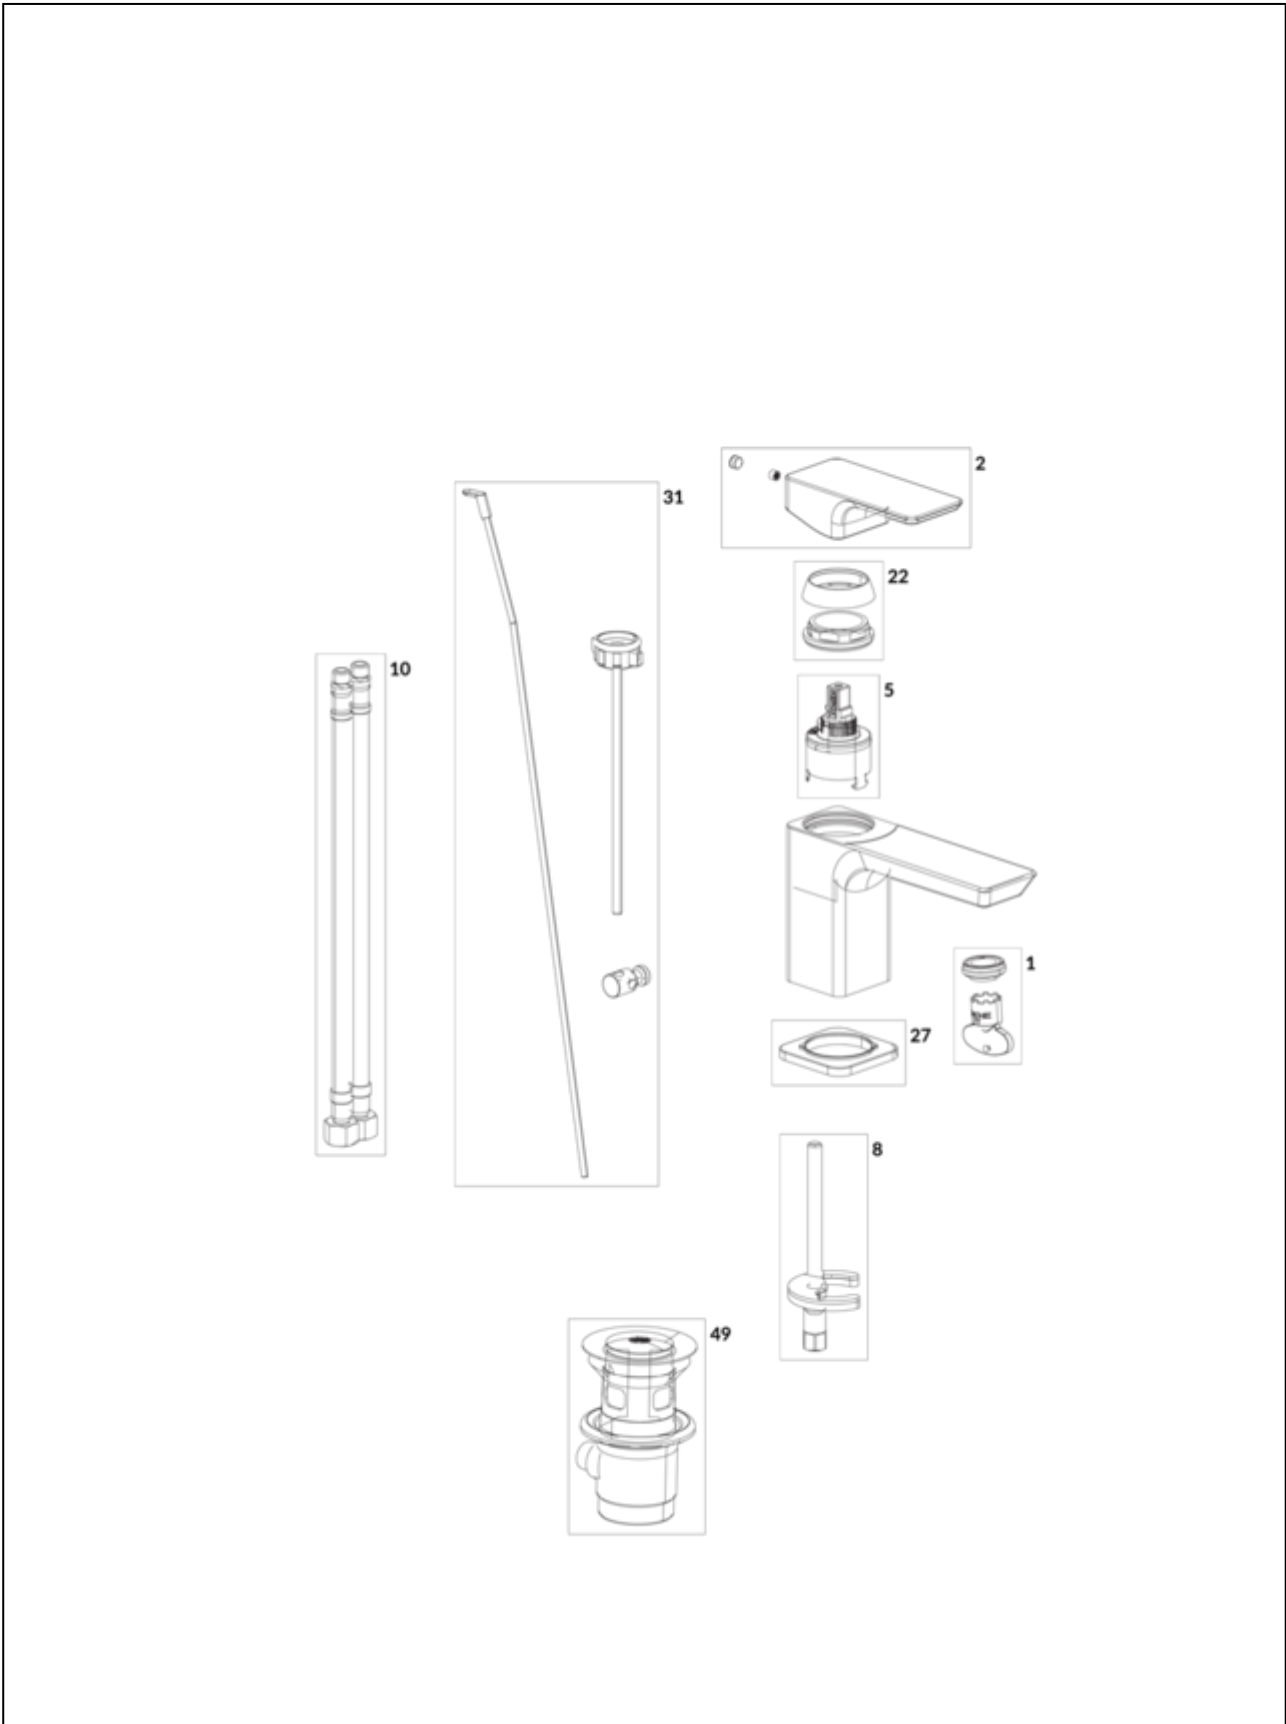

BASIN MIXERS SUBWAY 3.0

PRODUCT INFORMATION

Article title	Villeroy & Boch Subway 3.0 Single-lever basin mixer with draw bar outlet fitting, Chrome
Article number	TVW11200100061
Assembly / Assembly type	Deck-mounted
Scope of delivery	1 x tap fitting , 1 x aerator key 1 x outlet fitting 1 x fastening 2 x connecting hoses 1 x installation instructions
Length in mm	154
Width in mm	51
Height in mm	125
Collection	Subway 3.0
Weight in kg	1.702
Material	Brass
Surface	glossy
Colour name	Chrome
EAN number	4062373800232
Model number	TVW112001000
Air plus	An aerator enriches the water with air for a particularly soft, water-saving jet
Easy clean	Longer service life: optimum limescale removal by simply rubbing nozzles and aerators clean
Aqua smart	Sustainable, limited water flow: saving water without sacrificing on performance
Tap smartpressure	Constant water flow rate for washbasin mixers regardless of pressure fluctuations in the piping system
Length of spout in mm	112
Material	Brass
Volume	7,935
Angle jet regulator	4
Cartridge	Cartridge with ceramic discs
Handle position	Top
Number of tap holes	1
Diameter of faucet body	43
Swivel aerator	Yes
Water regulation	Water temperature is regulated 45° to each side
Thermostat	No
Cool Tap	No
Spray types	Comfort jet

COLOURS

Colour	Description	Article number	EAN	
	Chrome	TVW11200100061	4062373800232	217 GBP

CHARACTERISTICS

An aerator enriches the water with air for a particularly soft, water-saving jet

Sustainable, limited water flow: saving water without sacrificing on performance

TVW112001000

EXPLOSION DRAWINGS

BILL OF MATERIALS

No.	Article No.	Description	Quantity
1	TVP00007100000	Aerator set	1
2	TVP11200200061	Handle	1
5	TVP00000105000	Cartridge	1
31	TVP11200500061	Pop-up waste	1