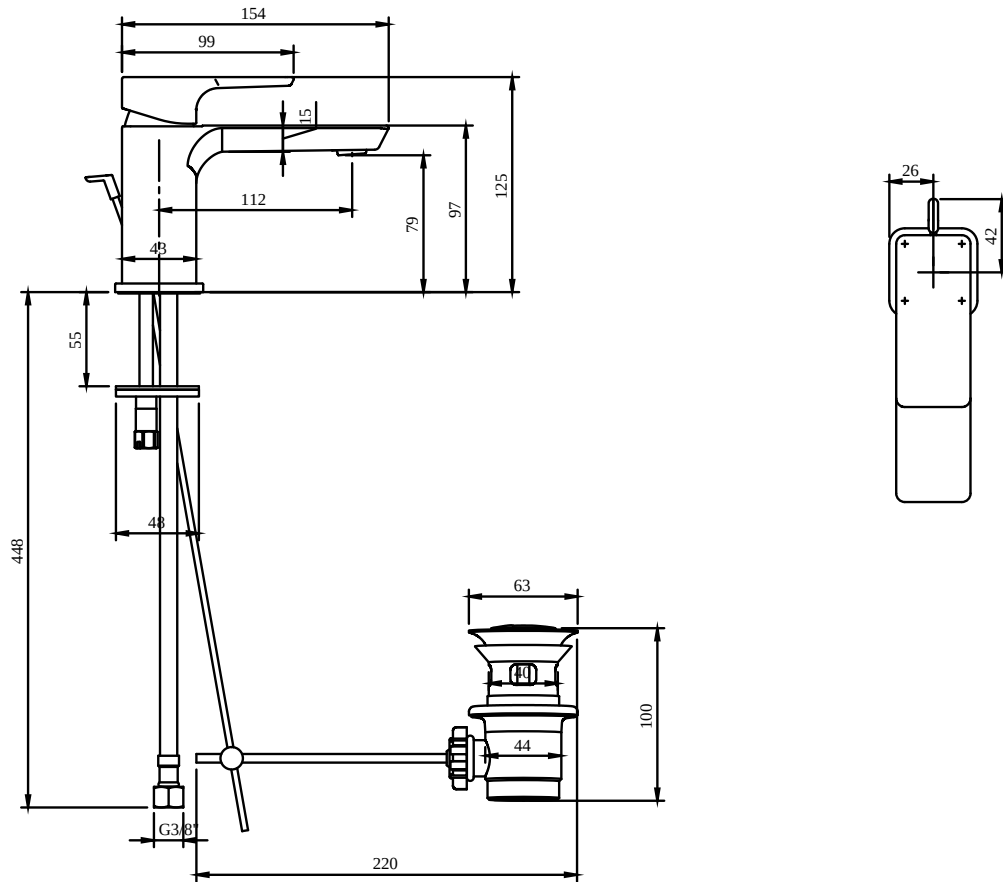

BASIN MIXERS SUBWAY 3.0

PRODUCT INFORMATION

Article title	Villeroy & Boch Subway 3.0 Single-lever basin mixer with draw bar outlet fitting, Chrome
Article number	TVW11200100061
Assembly / Assembly type	Deck-mounted
Scope of delivery	1 x tap fitting , 1 x aerator key 1 x outlet fitting 1 x fastening 2 x connecting hoses 1 x installation instructions
Length in mm	154
Width in mm	51
Height in mm	125
Collection	Subway 3.0
Weight in kg	1.702
Material	Brass
Surface	glossy
Colour name	Chrome
EAN number	4062373800232
Model number	TVW112001000
Air plus	An aerator enriches the water with air for a particularly soft, water-saving jet
Easy clean	Longer service life: optimum limescale removal by simply rubbing nozzles and aerators clean
Aqua smart	Sustainable, limited water flow: saving water without sacrificing on performance
Tap smartpressure	Constant water flow rate for washbasin mixers regardless of pressure fluctuations in the piping system
Length of spout in mm	112
Material	Brass
Volume	7,935
Angle jet regulator	4
Cartridge	Cartridge with ceramic discs
Handle position	Top
Number of tap holes	1
Diameter of faucet body	43
Swivel aerator	Yes
Water regulation	Water temperature is regulated 45° to each side
Thermostat	No
Cool Tap	No
Spray types	Comfort jet

COLOURS

Colour	Description	Article number	EAN	
	Chrome	TVW11200100061	4062373800232	217 GBP

CHARACTERISTICS

An aerator enriches the water with air for a particularly soft, water-saving jet

Sustainable, limited water flow: saving water without sacrificing on performance

Longer service life: optimum limescale removal by simply rubbing nozzles and aerators clean

Constant water flow rate for washbasin mixers regardless of pressure fluctuations in the piping system

TECHNICAL DRAWINGS

TVW112001000

EXPLOSION DRAWINGS

BILL OF MATERIALS

No.	Article No.	Description	Quantity
1	TVP00007100000	Aerator set	1
2	TVP11200200061	Handle	1
5	TVP00000105000	Cartridge	1
31	TVP11200500061	Pop-up waste	1