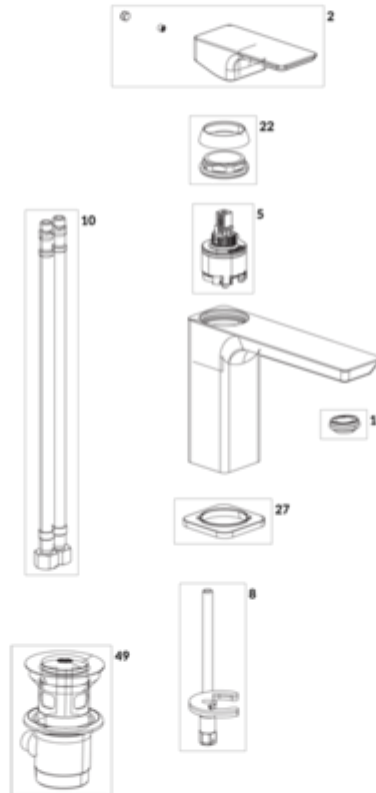

BASIN MIXERS SUBWAY 3.0

PRODUCT INFORMATION

Article title	Villeroy & Boch Subway 3.0 Single-lever basin mixer without waste, Chrome
Article number	TVW11200300061
Assembly / Assembly type	Deck-mounted
Scope of delivery	1 x tap fitting , 1 x fastening 2 x connecting hoses 1 x installation instructions
Length in mm	176
Width in mm	51
Height in mm	155
Collection	Subway 3.0
Weight in kg	1.502
Material	Brass
Surface	glossy
Colour name	Chrome
EAN number	4062373800317
Model number	TVW112003000
Air plus	An aerator enriches the water with air for a particularly soft, water-saving jet
Easy clean	Longer service life: optimum limescale removal by simply rubbing nozzles and aerators clean
Aqua smart	Sustainable, limited water flow: saving water without sacrificing on performance
Tap smartpressure	Constant water flow rate for washbasin mixers regardless of pressure fluctuations in the piping system
Length of spout in mm	134
Material	Brass
Volume	7,935
Angle jet regulator	4
Cartridge	Cartridge with ceramic discs
Handle position	Top
Number of tap holes	1
Diameter of faucet body	43
Swivel aerator	Yes
Water regulation	Water temperature is regulated 45° to each side
Thermostat	No
Cool Tap	No
Spray types	Comfort jet

COLOURS

Colour	Description	Article number	EAN	
	Chrome	TVW11200300061	4062373800317	217 GBP

CHARACTERISTICS

An aerator enriches the water with air for a particularly soft, water-saving jet

Sustainable, limited water flow: saving water without sacrificing on performance

Longer service life: optimum limescale removal by simply rubbing nozzles and aerators clean

Constant water flow rate for washbasin mixers regardless of pressure fluctuations in the piping system

TECHNICAL DRAWINGS

TVW112003000

EXPLOSION DRAWINGS

BILL OF MATERIALS

No.	Article No.	Description	Quantity
1	TVP00007100000	Aerator set	1
2	TVP11200200061	Handle	1
5	TVP00000105000	Cartridge	1