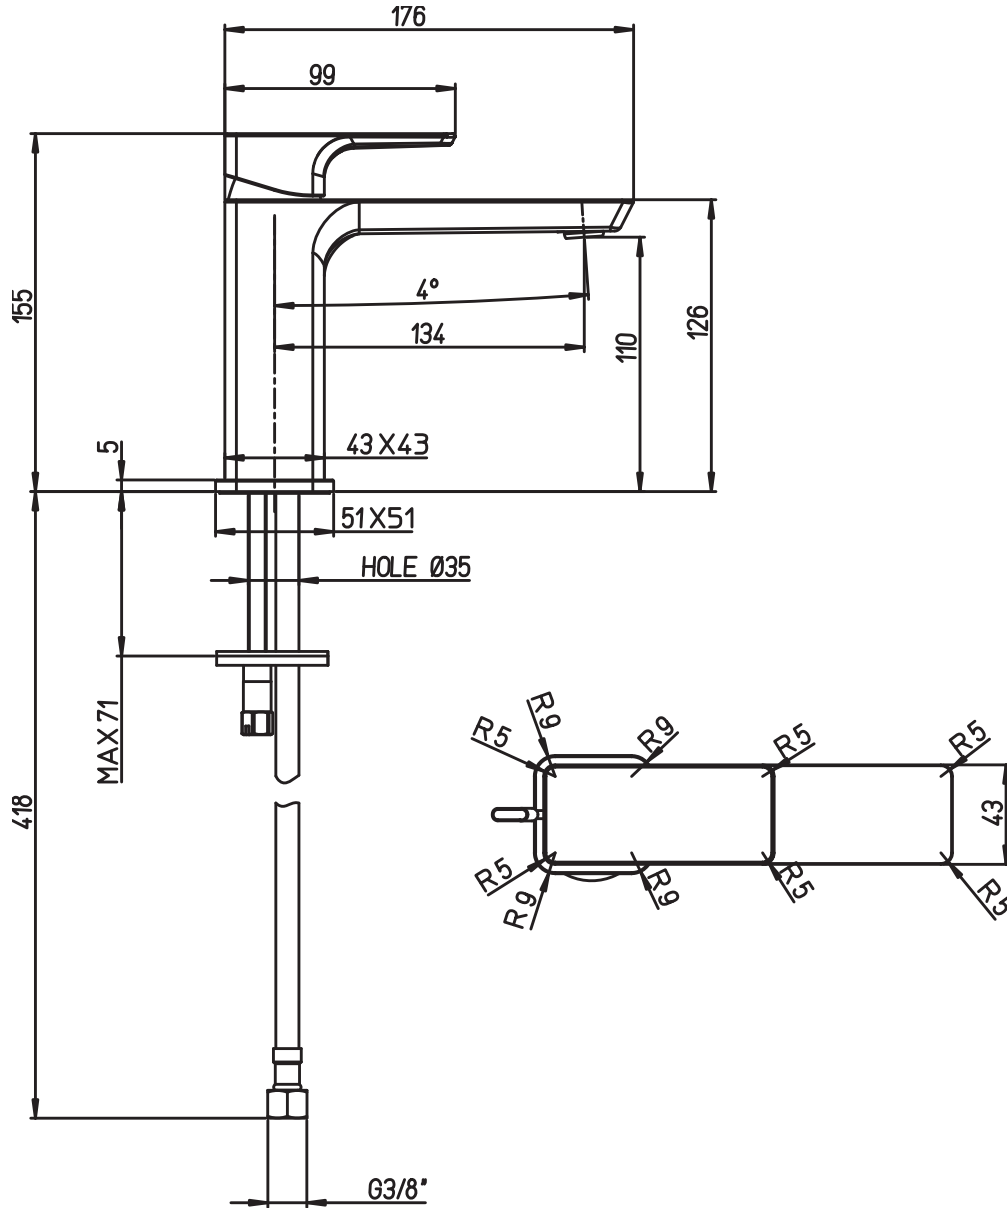

BASIN MIXERS SUBWAY 3.0

PRODUCT INFORMATION

Article title	Villeroy & Boch Subway 3.0 Single-lever basin mixer without waste, Chrome
Article number	TVW11200300061
Assembly / Assembly type	Deck-mounted
Scope of delivery	1 x tap fitting , 1 x fastening 2 x connecting hoses 1 x installation instructions
Length in mm	176
Width in mm	51
Height in mm	155
Collection	Subway 3.0
Weight in kg	1.502
Material	Brass
Surface	glossy
Colour name	Chrome
EAN number	4062373800317
Model number	TVW112003000
Air plus	An aerator enriches the water with air for a particularly soft, water-saving jet
Easy clean	Longer service life: optimum limescale removal by simply rubbing nozzles and aerators clean
Aqua smart	Sustainable, limited water flow: saving water without sacrificing on performance
Tap smartpressure	Constant water flow rate for washbasin mixers regardless of pressure fluctuations in the piping system
Length of spout in mm	134
Material	Brass
Volume	7,935
Angle jet regulator	4
Cartridge	Cartridge with ceramic discs
Handle position	Top
Number of tap holes	1
Diameter of faucet body	43
Swivel aerator	Yes
Water regulation	Water temperature is regulated 45° to each side
Thermostat	No
Cool Tap	No
Spray types	Comfort jet

COLOURS

Colour	Description	Article number	EAN	
	Chrome	TVW11200300061	4062373800317	217 GBP

CHARACTERISTICS

An aerator enriches the water with air for a particularly soft, water-saving jet

Sustainable, limited water flow: saving water without sacrificing on performance

TVW112003000

EXPLOSION DRAWINGS

BILL OF MATERIALS

No.	Article No.	Description	Quantity
1	TVP00007100000	Aerator set	1
2	TVP11200200061	Handle	1
5	TVP00000105000	Cartridge	1