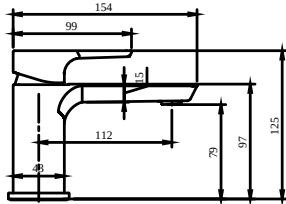

TECHNICAL DRAWINGS

TVW112001001