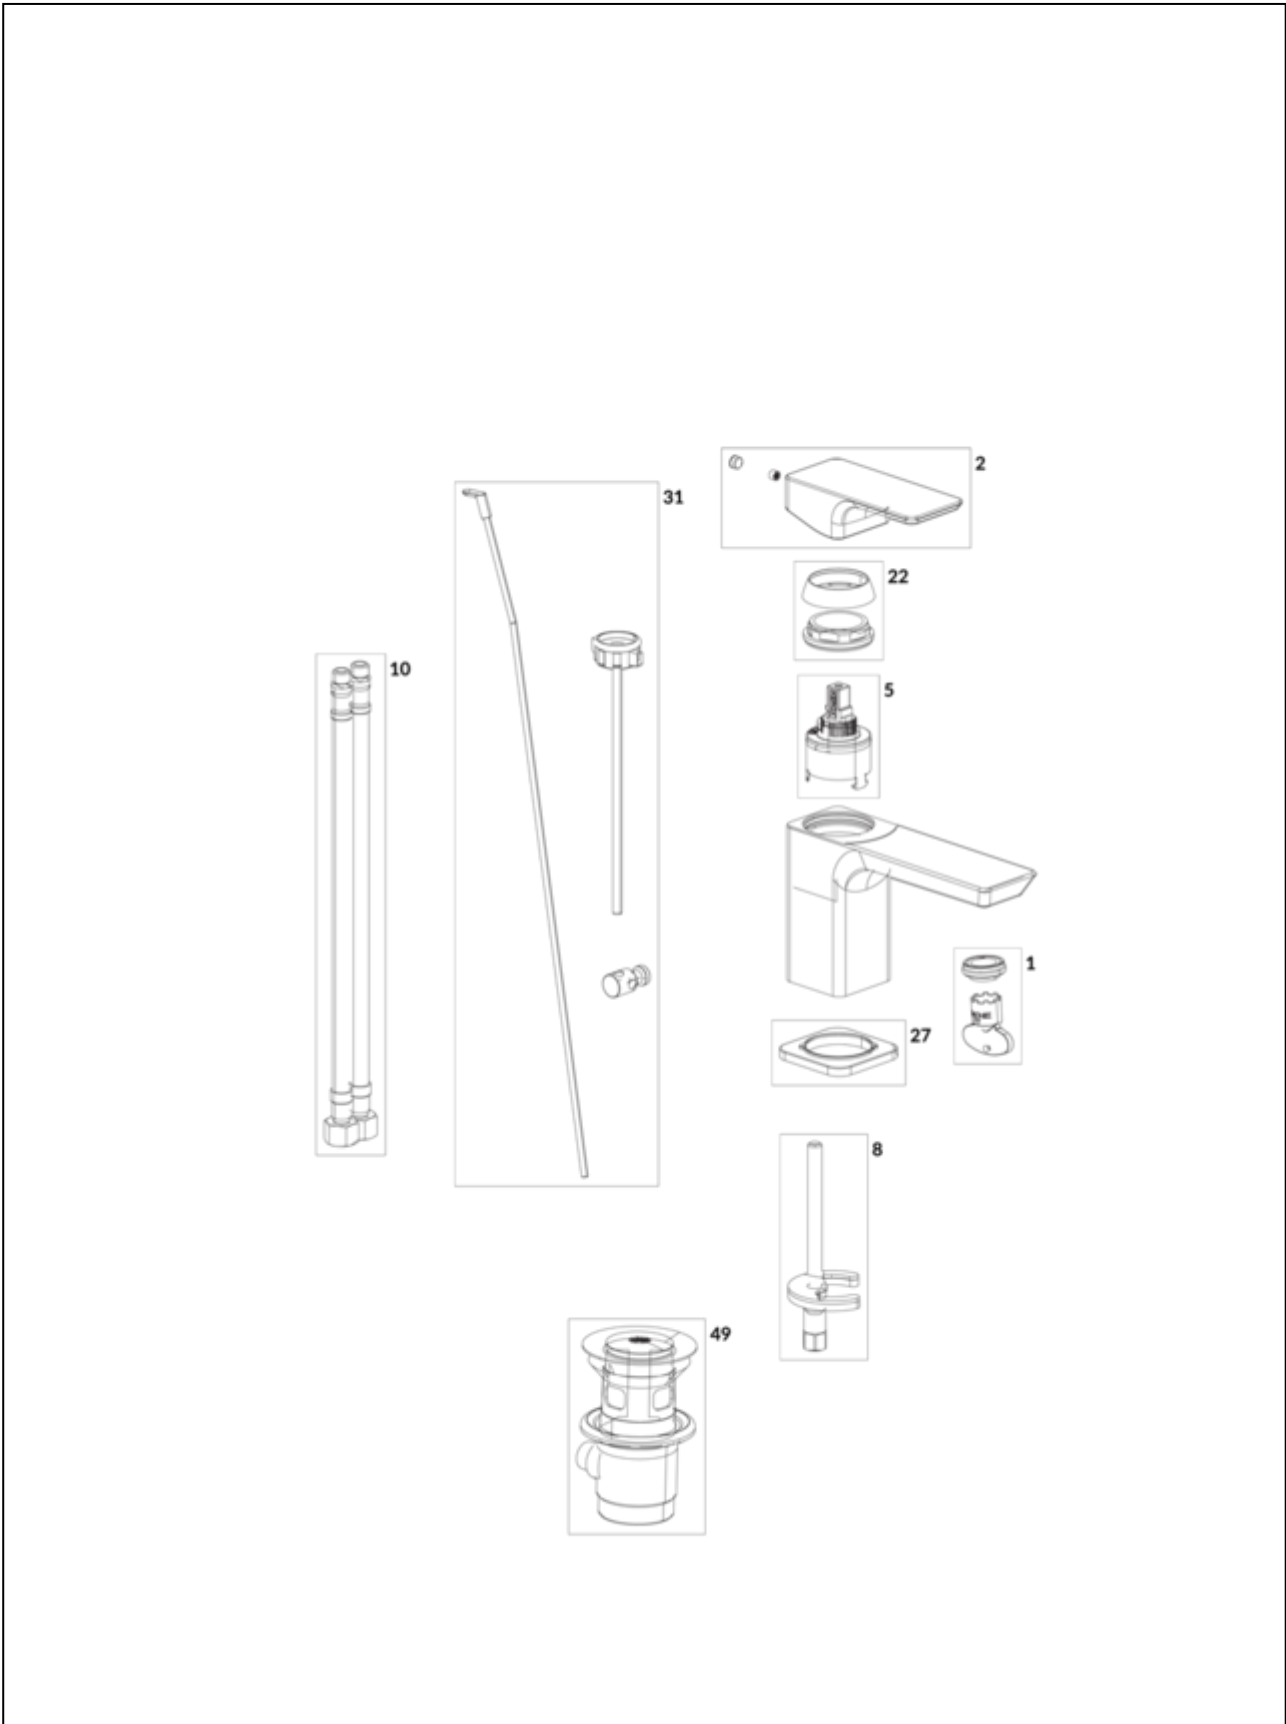

BASIN MIXERS SUBWAY 3.0

PRODUCT INFORMATION

Article title	Villeroy & Boch Subway 3.0 Single-lever basin mixer without waste, Chrome
Article number	TVW11200100161
Assembly / Assembly type	Deck-mounted
Scope of delivery	1 x tap fitting , 1 x aerator key 1 x outlet fitting 1 x fastening 2 x connecting hoses 1 x installation instructions
Length in mm	154
Width in mm	43
Height in mm	125
Collection	Subway 3.0
Weight in kg	1.608
Material	Brass
Surface	glossy
Colour name	Chrome
EAN number	4065467349877
Model number	TVW112001001
Air plus	An aerator enriches the water with air for a particularly soft, water-saving jet
Easy clean	Longer service life: optimum limescale removal by simply rubbing nozzles and aerators clean
Aqua smart	Sustainable, limited water flow: saving water without sacrificing on performance
Tap smartpressure	Constant water flow rate for washbasin mixers regardless of pressure fluctuations in the piping system
Length of spout in mm	112
Material	Brass
Volume	7,935
Angle jet regulator	4
Cartridge	Cartridge with ceramic discs
Handle position	Top
Number of tap holes	1
Diameter of faucet body	43
Swivel aerator	Yes
Water regulation	Water temperature is regulated 45° to each side
Thermostat	No
Cool Tap	No
Spray types	Comfort jet

COLOURS

Colour	Description	Article number	EAN	
	Chrome	TVW11200100161	4065467349877	210 GBP

CHARACTERISTICS

An aerator enriches the water with air for a particularly soft, water-saving jet

Sustainable, limited water flow: saving water without sacrificing on performance

TVW112001001

EXPLOSION DRAWINGS

BILL OF MATERIALS

No.	Article No.	Description	Quantity
1	TVP00007100000	Aerator set	1
2	TVP11200200061	Handle	1
5	TVP00000105000	Cartridge	1