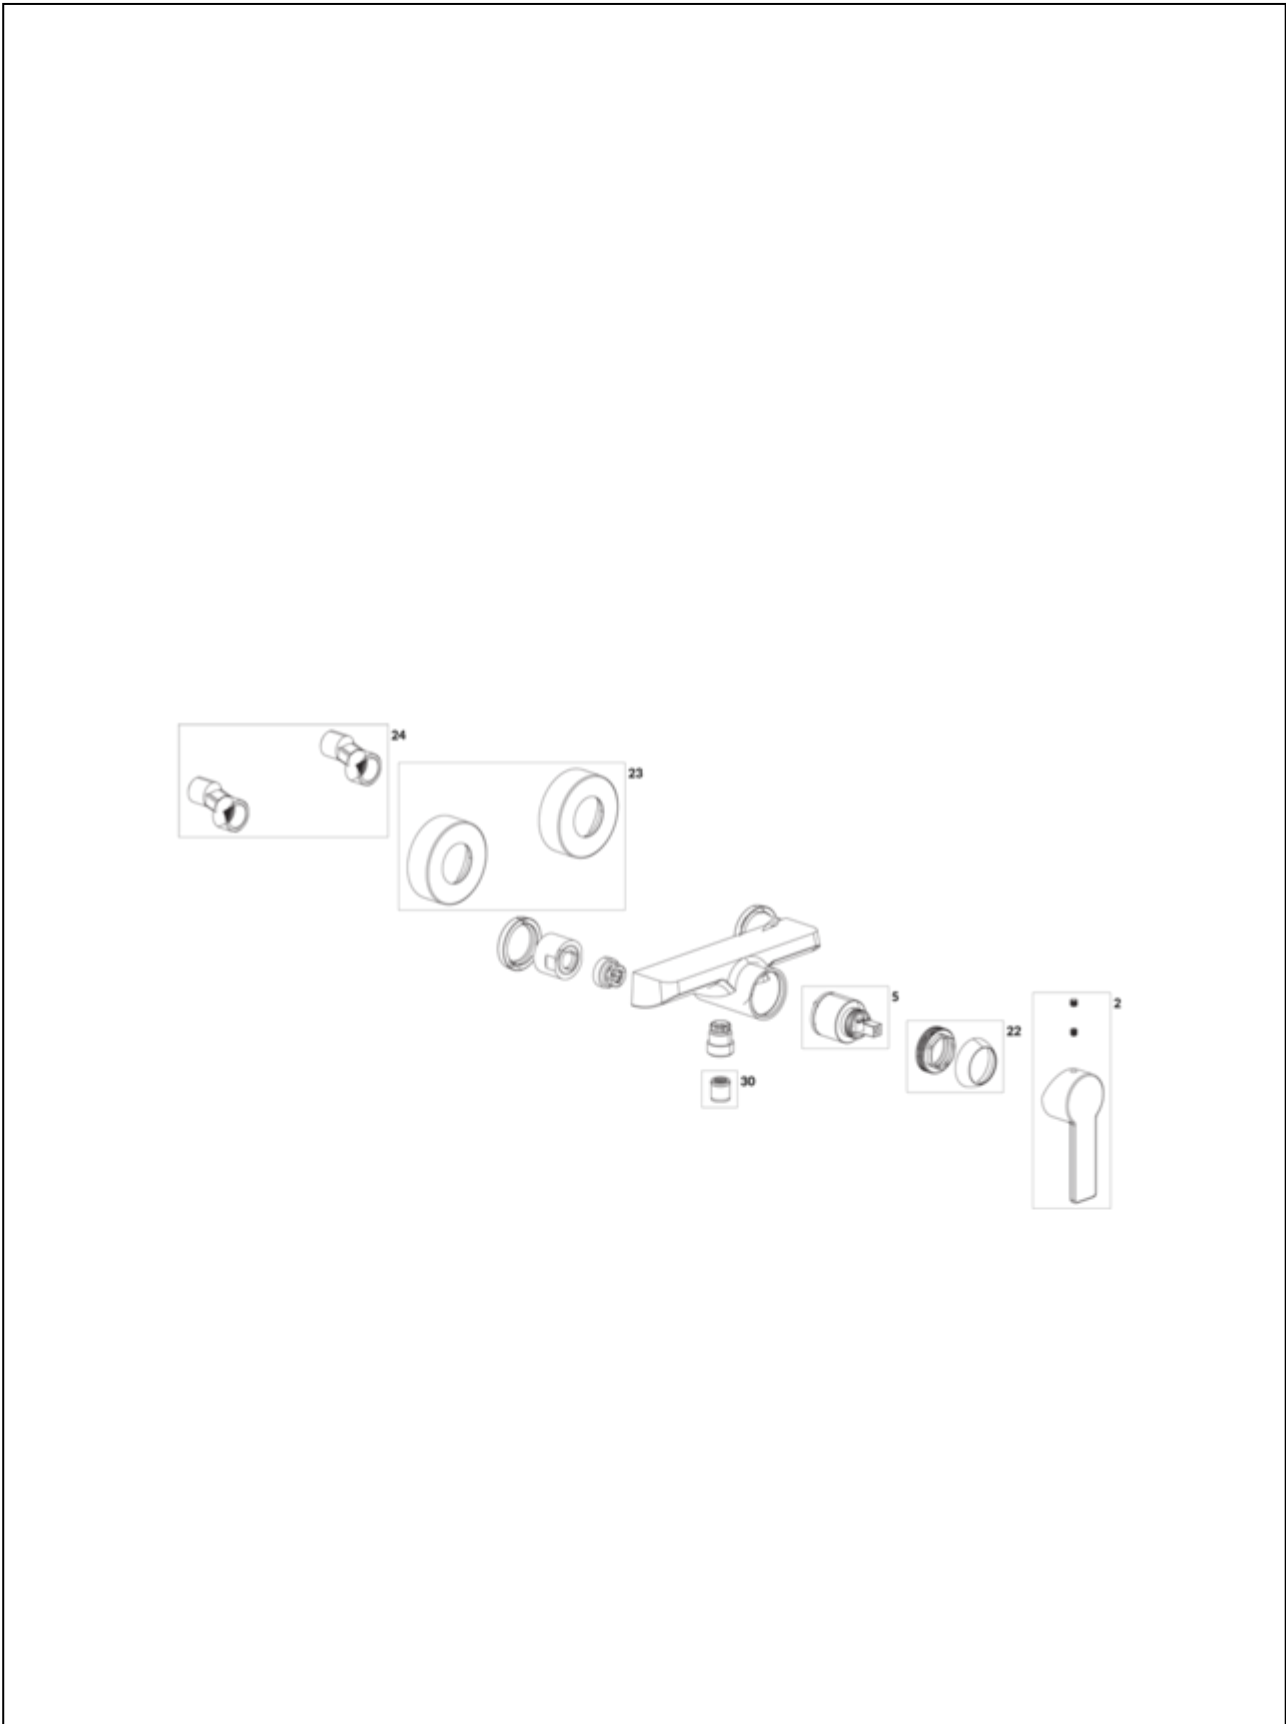

UNIVERSAL SHOWER ASSORTMENT ARCHITECTURA

PRODUCT INFORMATION

Article title	Villeroy & Boch Architectura Single-lever shower mixer, Chrome
Article number	TVS10300100061
Assembly / Assembly type	wall-mounted
Scope of delivery	1 x tap fitting , 1 x S-connection 1 x installation instructions
Length in mm	137
Width in mm	218
Height in mm	130
Collection	Architectura
Weight in kg	1.378
Material	Brass
Surface	glossy
Colour name	Chrome
EAN number	4062373655115
Model number	TVS103001000
Spacing of connection spigots in mm	150
Material	Brass
Volume	6,868
Cartridge	Cartridge with ceramic discs
Swivel aerator	No
Thermostat	No
Cool Tap	No

COLOURS

Colour	Description	Article number	EAN	
	Chrome	TVS10300100061	4062373655115	161 GBP

TECHNICAL DRAWINGS

TVS103001000

FLOW CHART

EXPLOSION DRAWINGS

BILL OF MATERIALS

No.	Article No.	Description	Quantity
2	TVP10400500061	Handle set	1
5	TVP00000102000	Cartridge	1
30	TVP00000905000	Backflow preventer	1
32	TVP00002300061	Cover plate	1