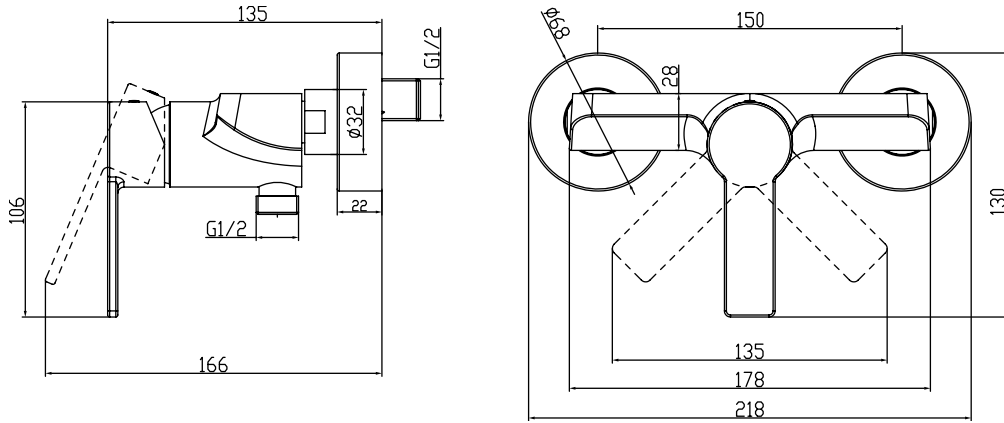

UNIVERSAL SHOWER ASSORTMENT ARCHITECTURA

PRODUCT INFORMATION

Article title	Villeroy & Boch Architectura Single-lever shower mixer, Chrome
Article number	TVS10300100061
Assembly / Assembly type	wall-mounted
Scope of delivery	1 x tap fitting , 1 x S-connection 1 x installation instructions
Length in mm	137
Width in mm	218
Height in mm	130
Collection	Architectura
Weight in kg	1.378
Material	Brass
Surface	glossy
Colour name	Chrome
EAN number	4062373655115
Model number	TVS103001000
Spacing of connection spigots in mm	150
Material	Brass
Volume	6,868
Cartridge	Cartridge with ceramic discs
Swivel aerator	No
Thermostat	No
Cool Tap	No

COLOURS

Colour	Description	Article number	EAN	
	Chrome	TVS10300100061	4062373655115	161 GBP

TECHNICAL DRAWINGS

TVS103001000

FLOW CHART

EXPLOSION DRAWINGS

BILL OF MATERIALS

No.	Article No.	Description	Quantity
2	TVP10400500061	Handle set	1
5	TVP00000102000	Cartridge	1
30	TVP00000905000	Backflow preventer	1
32	TVP00002300061	Cover plate	1