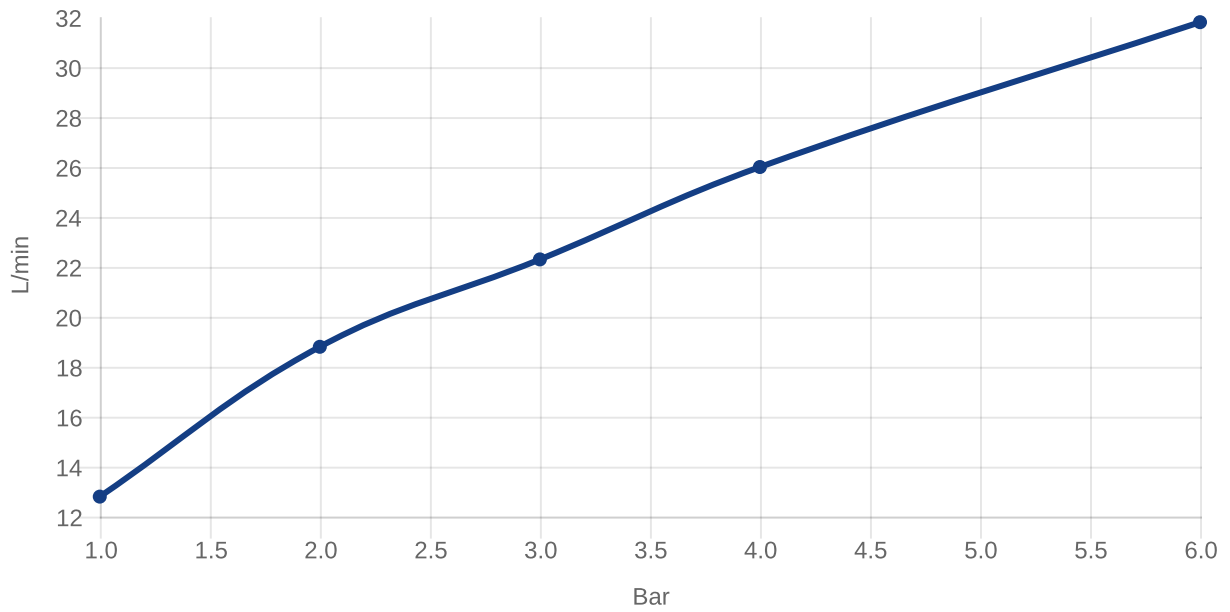

UNIVERSAL SHOWER ASSORTMENT ARCHITECTURA

PRODUCT INFORMATION

Article title	Villeroy & Boch Architectura Single-lever shower mixer, Chrome
Article number	TVS10300100061
Assembly / Assembly type	wall-mounted
Scope of delivery	1 x tap fitting , 1 x S-connection 1 x installation instructions
Length in mm	137
Width in mm	218
Height in mm	130
Collection	Architectura
Weight in kg	1.378
Material	Brass
Surface	glossy
Colour name	Chrome
EAN number	4062373655115
Model number	TVS103001000
Spacing of connection spigots in mm	150
Material	Brass
Volume	6,868
Cartridge	Cartridge with ceramic discs
Swivel aerator	No
Thermostat	No
Cool Tap	No

COLOURS

Colour	Description	Article number	EAN	
	Chrome	TVS10300100061	4062373655115	161 GBP

TECHNICAL DRAWINGS

TVS103001000

FLOW CHART

EXPLOSION DRAWINGS

BILL OF MATERIALS

No.	Article No.	Description	Quantity
2	TVP10400500061	Handle set	1
5	TVP00000102000	Cartridge	1
30	TVP00000905000	Backflow preventer	1
32	TVP00002300061	Cover plate	1