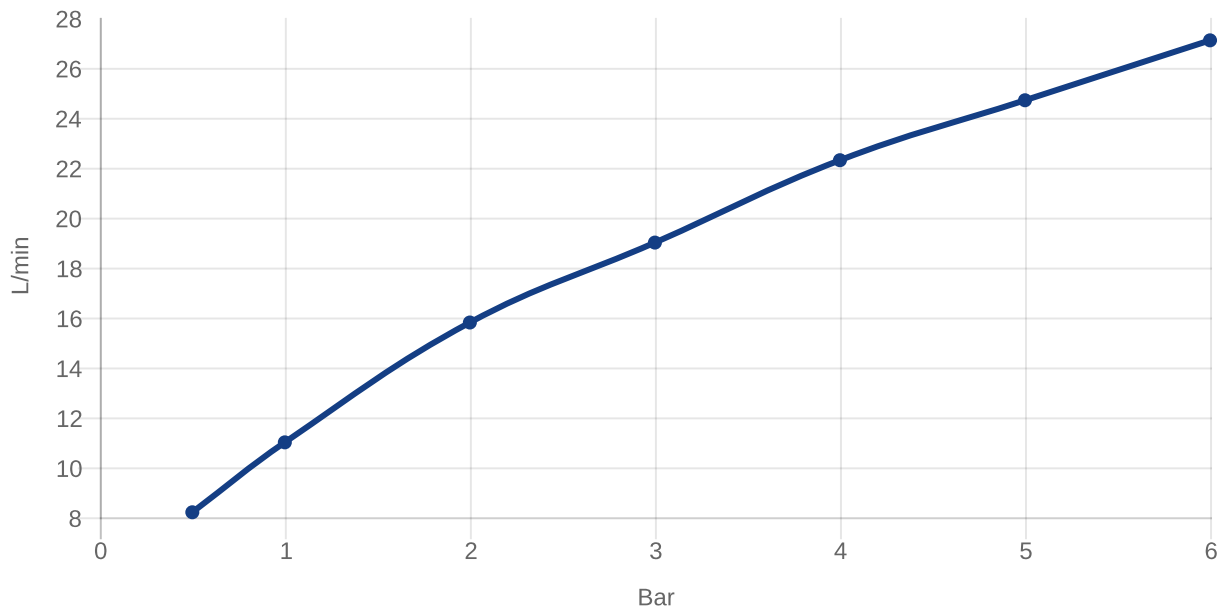

### PRODUCT INFORMATION

Article title	Villeroy & Boch Architectura Concealed single-lever bath / shower mixer, Chrome
Article number	TVS10335200061
Assembly / Assembly type	wall-mounted
Scope of delivery	1 x tap fitting , 1 x installation instructions
Length in mm	36
Width in mm	170
Height in mm	170
Collection	Architectura
Weight in kg	1.2
Material	Brass
Surface	glossy
Colour name	Chrome
EAN number	4051202466497
Model number	TVS103352000
Material	Brass
Volume	6,552
Cartridge	Cartridge with ceramic discs
Swivel aerator	No
Thermostat	No
Cool Tap	No

### COLOURS

Colour	Description	Article number	EAN	
	Chrome	TVS10335200061	4051202466497	152 GBP

TECHNICAL DRAWINGS

TVS103352000

FLOW CHART

EXPLOSION DRAWINGS