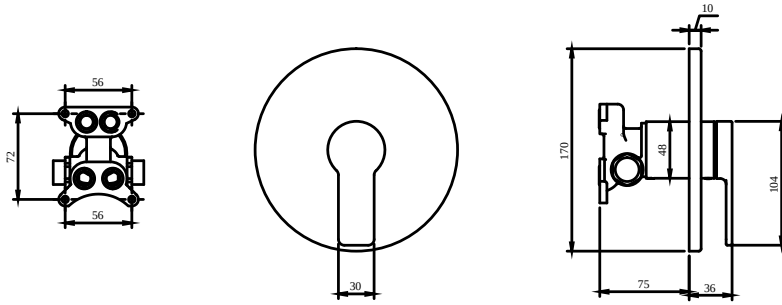

### PRODUCT INFORMATION

Article title	Villeroy & Boch Architectura Concealed single-lever bath / shower mixer, Chrome
Article number	TVS10335200061
Assembly / Assembly type	wall-mounted
Scope of delivery	1 x tap fitting , 1 x installation instructions
Length in mm	36
Width in mm	170
Height in mm	170
Collection	Architectura
Weight in kg	1.2
Material	Brass
Surface	glossy
Colour name	Chrome
EAN number	4051202466497
Model number	TVS103352000
Material	Brass
Volume	6,552
Cartridge	Cartridge with ceramic discs
Swivel aerator	No
Thermostat	No
Cool Tap	No

### COLOURS

Colour	Description	Article number	EAN	
	Chrome	TVS10335200061	4051202466497	152 GBP

TECHNICAL DRAWINGS

TVS103352000

FLOW CHART

EXPLOSION DRAWINGS