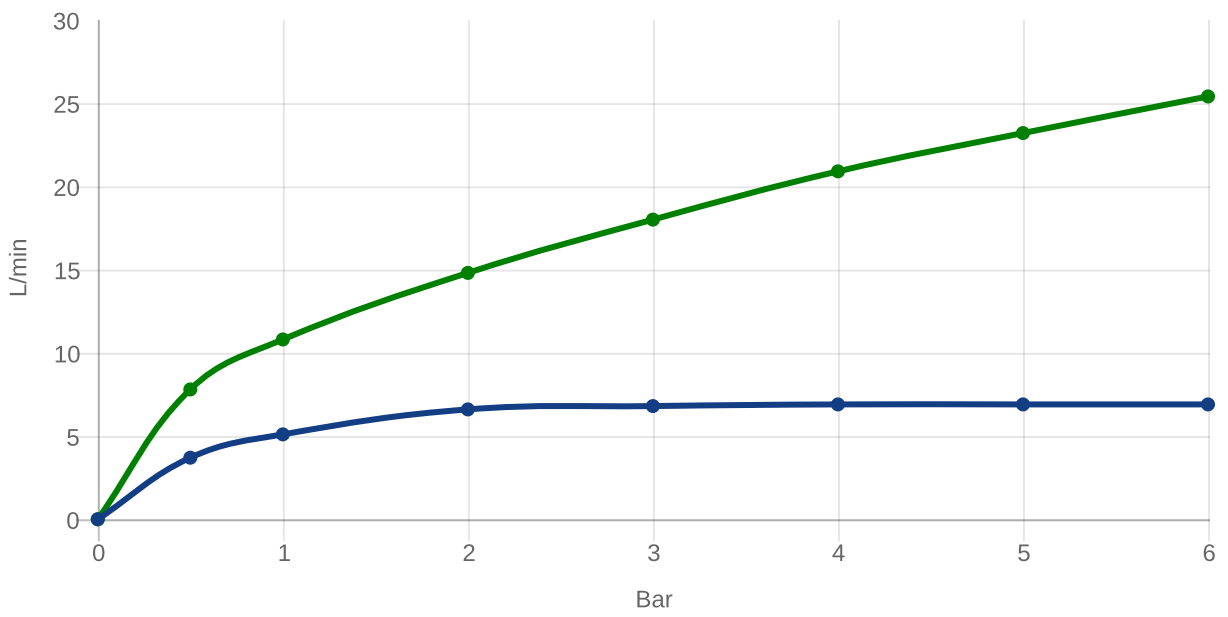

UNIVERSAL SHOWER ASSORTMENT ARCHITECTURA

PRODUCT INFORMATION

Article title	Villeroy & Boch Architectura Concealed single-lever bath / shower mixer, Chrome
Article number	TVS10335300061
Assembly / Assembly type	wall-mounted
Scope of delivery	1 x tap fitting , 1 x installation instructions
Length in mm	42
Width in mm	170
Height in mm	170
Collection	Architectura
Weight in kg	1.503
Material	Brass
Surface	glossy
Colour name	Chrome
EAN number	4051202466503
Model number	TVS103353000
Material	Brass
Volume	6,552
Cartridge	Cartridge with ceramic discs
Swivel aerator	No
Thermostat	No
Cool Tap	No

COLOURS

Colour	Description	Article number	EAN	
	Chrome	TVS10335300061	4051202466503	161 GBP

TECHNICAL DRAWINGS

TVS103353000

FLOW CHART

EXPLOSION DRAWINGS

BILL OF MATERIALS

No.	Article No.	Description	Quantity
2	TVP10300408061	Handle set	1
5	TVP00000102000	Cartridge	1
25	TVP00000815000	Button selector	1
32	TVP00001010061	Cover plate	1
36	TVP00000804000	Selector set	1