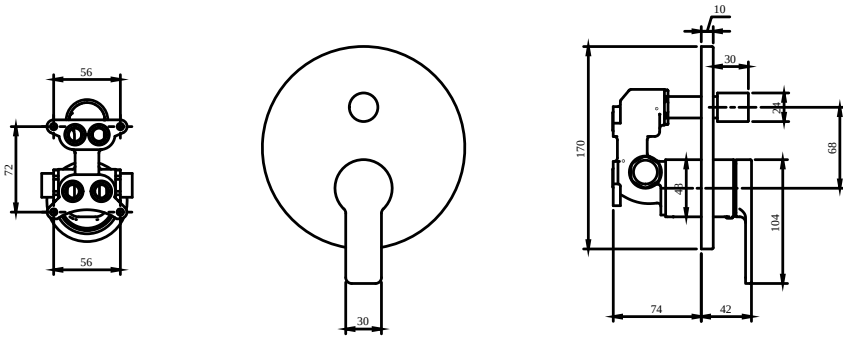

UNIVERSAL SHOWER ASSORTMENT ARCHITECTURA

PRODUCT INFORMATION

Article title	Villeroy & Boch Architectura Concealed single-lever bath / shower mixer, Chrome
Article number	TVS10335300061
Assembly / Assembly type	wall-mounted
Scope of delivery	1 x tap fitting , 1 x installation instructions
Length in mm	42
Width in mm	170
Height in mm	170
Collection	Architectura
Weight in kg	1.503
Material	Brass
Surface	glossy
Colour name	Chrome
EAN number	4051202466503
Model number	TVS103353000
Material	Brass
Volume	6,552
Cartridge	Cartridge with ceramic discs
Swivel aerator	No
Thermostat	No
Cool Tap	No

COLOURS

Colour	Description	Article number	EAN	
	Chrome	TVS10335300061	4051202466503	161 GBP

TECHNICAL DRAWINGS

TVS103353000

FLOW CHART

EXPLOSION DRAWINGS

BILL OF MATERIALS

No.	Article No.	Description	Quantity
2	TVP10300408061	Handle set	1
5	TVP00000102000	Cartridge	1
25	TVP00000815000	Button selector	1
32	TVP00001010061	Cover plate	1
36	TVP00000804000	Selector set	1