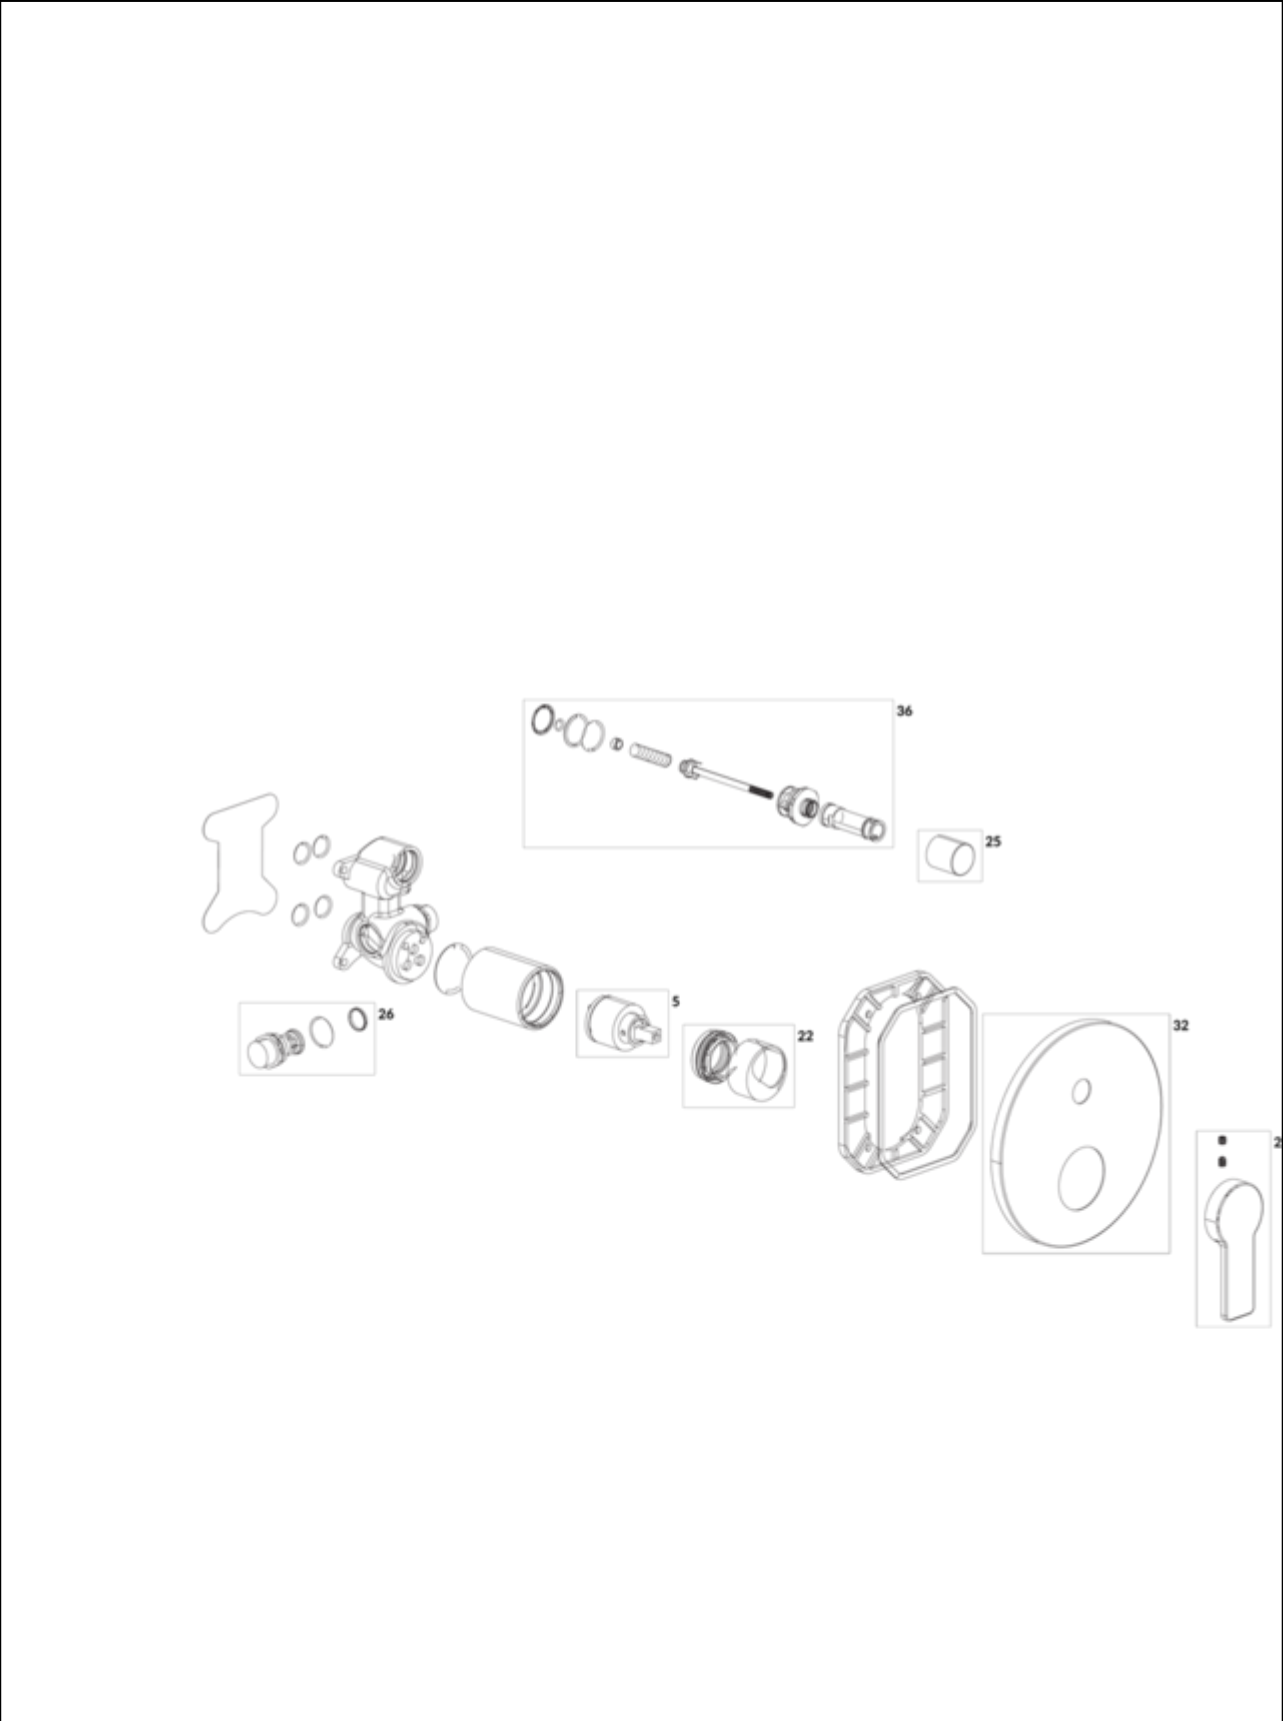

UNIVERSAL SHOWER ASSORTMENT ARCHITECTURA

PRODUCT INFORMATION

Article title	Villeroy & Boch Architectura Concealed single-lever bath / shower mixer, Chrome
Article number	TVS10335300061
Assembly / Assembly type	wall-mounted
Scope of delivery	1 x tap fitting , 1 x installation instructions
Length in mm	42
Width in mm	170
Height in mm	170
Collection	Architectura
Weight in kg	1.503
Material	Brass
Surface	glossy
Colour name	Chrome
EAN number	4051202466503
Model number	TVS103353000
Material	Brass
Volume	6,552
Cartridge	Cartridge with ceramic discs
Swivel aerator	No
Thermostat	No
Cool Tap	No

COLOURS

Colour	Description	Article number	EAN	
	Chrome	TVS10335300061	4051202466503	161 GBP

TECHNICAL DRAWINGS

TVS103353000

FLOW CHART

EXPLOSION DRAWINGS

BILL OF MATERIALS

No.	Article No.	Description	Quantity
2	TVP10300408061	Handle set	1
5	TVP00000102000	Cartridge	1
25	TVP00000815000	Button selector	1
32	TVP00001010061	Cover plate	1
36	TVP00000804000	Selector set	1