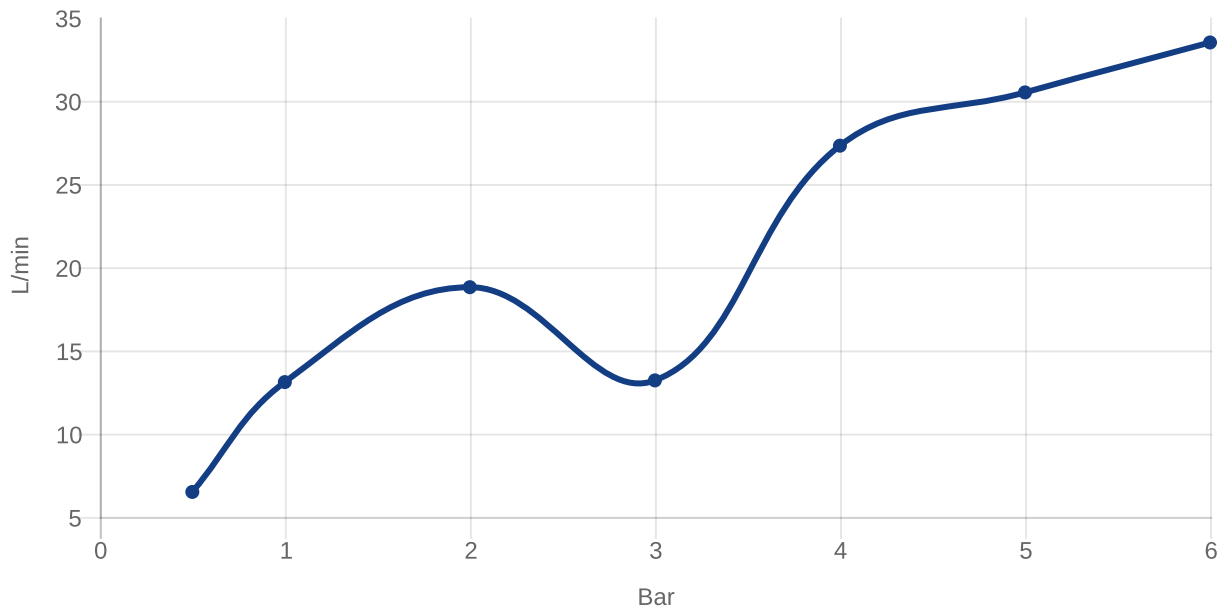

### PRODUCT INFORMATION

Article title	Villeroy & Boch Architectura Square Single-lever shower mixer, Chrome
Article number	TVS12500100061
Assembly / Assembly type	wall-mounted
Scope of delivery	1 x tap fitting , 1 x S-connection 1 x installation instructions
Length in mm	122
Width in mm	210
Height in mm	112
Collection	Architectura Square
Weight in kg	2.05
Material	Brass
Surface	glossy
Colour name	Chrome
EAN number	4062373755679
Model number	TVS125001000
Spacing of connection spigots in mm	150
Material	Brass
Cartridge	Cartridge with ceramic discs
Handle position	Centre
Diameter of faucet body	42
Swivel aerator	No
Thermostat	No
Cool Tap	No

### COLOURS

Colour	Description	Article number	EAN	
	Chrome	TVS12500100061	4062373755679	183 GBP

TECHNICAL DRAWINGS

TVS125001000

FLOW CHART

EXPLOSION DRAWINGS