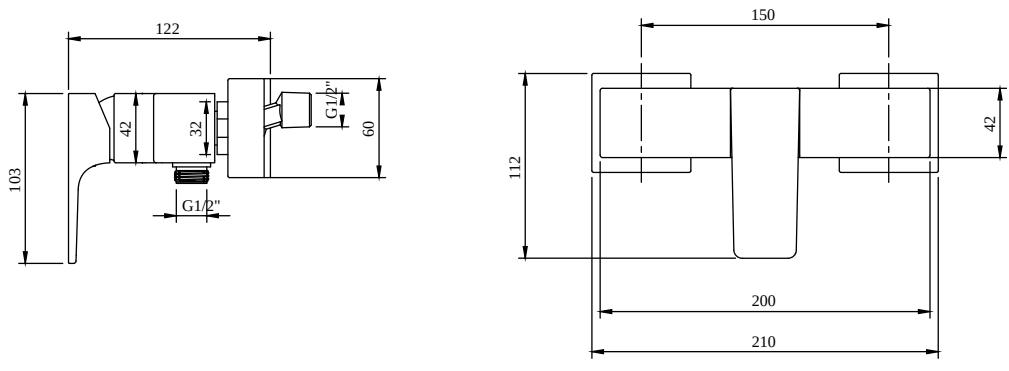

### PRODUCT INFORMATION

Article title	Villeroy & Boch Architectura Square Single-lever shower mixer, Chrome
Article number	TVS12500100061
Assembly / Assembly type	wall-mounted
Scope of delivery	1 x tap fitting , 1 x S-connection 1 x installation instructions
Length in mm	122
Width in mm	210
Height in mm	112
Collection	Architectura Square
Weight in kg	2.05
Material	Brass
Surface	glossy
Colour name	Chrome
EAN number	4062373755679
Model number	TVS125001000
Spacing of connection spigots in mm	150
Material	Brass
Cartridge	Cartridge with ceramic discs
Handle position	Centre
Diameter of faucet body	42
Swivel aerator	No
Thermostat	No
Cool Tap	No

### COLOURS

Colour	Description	Article number	EAN	
	Chrome	TVS12500100061	4062373755679	183 GBP

TECHNICAL DRAWINGS

TVS125001000

FLOW CHART

EXPLOSION DRAWINGS