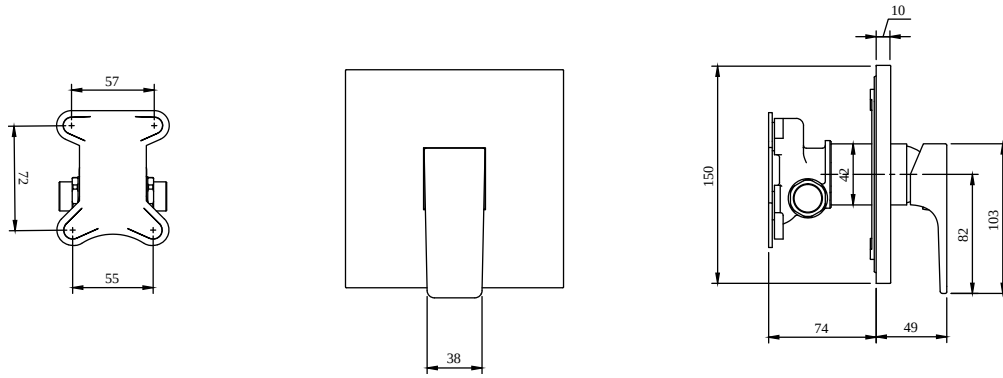

### PRODUCT INFORMATION

Article title	Villeroy & Boch Architectura Square Concealed single-lever bath / shower mixer, Brushed Gold
Article number	TVS12500200076
Assembly / Assembly type	wall-mounted
Scope of delivery	1 x tap fitting , 1 x installation instructions
Length in mm	49
Width in mm	150
Height in mm	150
Collection	Architectura Square
Weight in kg	1.59
Material	Brass
Surface	matt
Colour name	Brushed Gold
EAN number	4062373809686
Model number	TVS125002000
Material	Brass
Cartridge	Cartridge with ceramic discs
Handle position	Centre
Swivel aerator	No
Thermostat	No
Cool Tap	No

### COLOURS

Colour	Description	Article number	EAN	
	Brushed Gold	TVS12500200076	4062373809686	226 GBP

TECHNICAL DRAWINGS

TVS125002000

FLOW CHART

EXPLOSION DRAWINGS

**BILL OF MATERIALS**

No.	Article No.	Description	Quantity
5	TVP00000102000	Cartridge	1