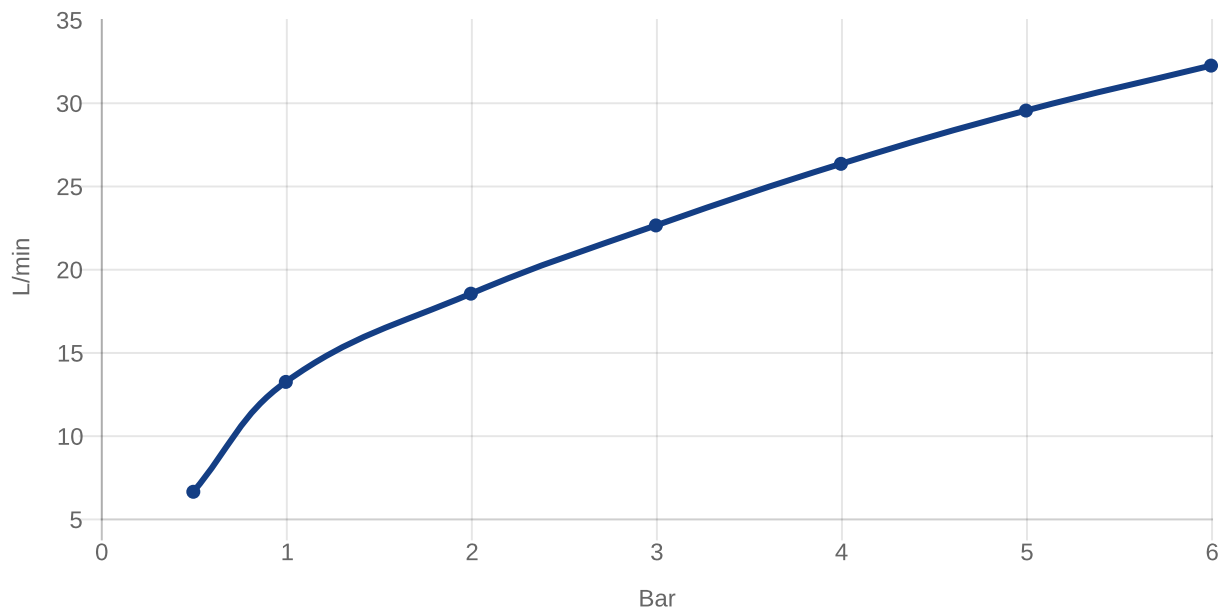

### PRODUCT INFORMATION

Article title	Villeroy & Boch Architectura Square Concealed single-lever bath / shower mixer, Brushed Gold
Article number	TVS12500200076
Assembly / Assembly type	wall-mounted
Scope of delivery	1 x tap fitting , 1 x installation instructions
Length in mm	49
Width in mm	150
Height in mm	150
Collection	Architectura Square
Weight in kg	1.59
Material	Brass
Surface	matt
Colour name	Brushed Gold
EAN number	4062373809686
Model number	TVS125002000
Material	Brass
Cartridge	Cartridge with ceramic discs
Handle position	Centre
Swivel aerator	No
Thermostat	No
Cool Tap	No

### COLOURS

Colour	Description	Article number	EAN	
	Brushed Gold	TVS12500200076	4062373809686	226 GBP

TECHNICAL DRAWINGS

TVS125002000

FLOW CHART

EXPLOSION DRAWINGS

**BILL OF MATERIALS**

No.	Article No.	Description	Quantity
5	TVP00000102000	Cartridge	1