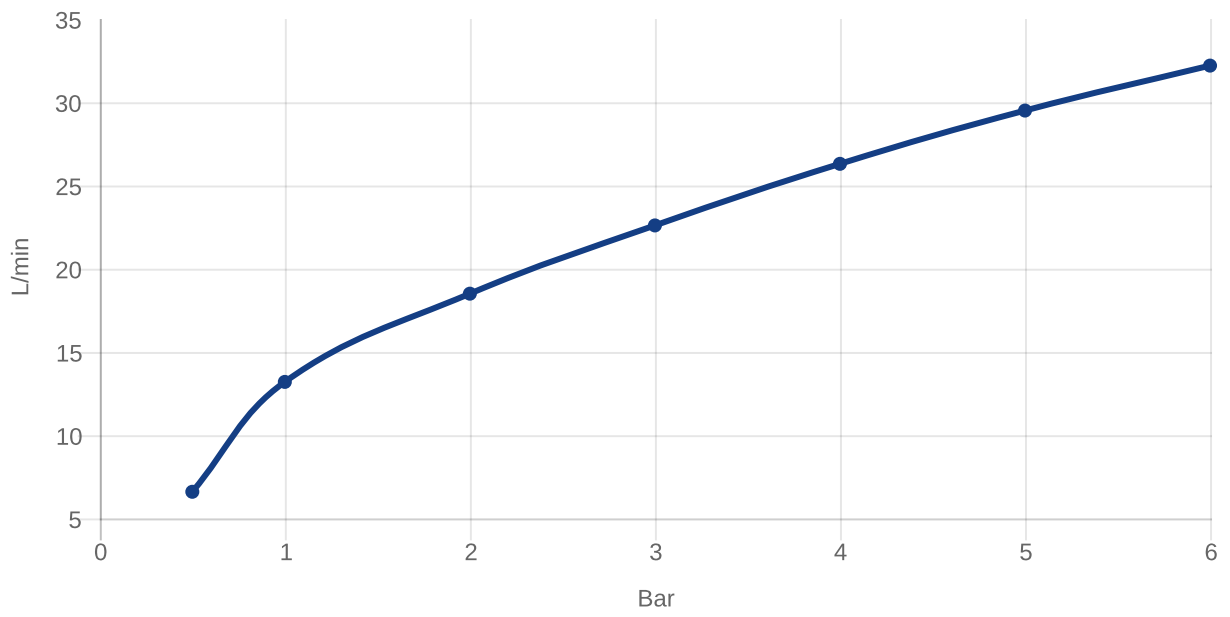

UNIVERSAL SHOWER ASSORTMENT ARCHITECTURA SQUARE

PRODUCT INFORMATION

| | |
|--------------------------|---|
| Article title | Villeroy & Boch Architectura Square Concealed single-lever bath / shower mixer, Brushed Nickel Matt |
| Article number | TVS12500200064 |
| Assembly / Assembly type | wall-mounted |
| Scope of delivery | 1 x tap fitting , 1 x installation instructions |
| Length in mm | 49 |
| Width in mm | 150 |
| Height in mm | 150 |
| Collection | Architectura Square |
| Weight in kg | 1.59 |
| Material | Brass |
| Surface | matt |
| Colour name | Brushed Nickel Matt |
| EAN number | 4062373810088 |
| Model number | TVS125002000 |
| Material | Brass |
| Cartridge | Cartridge with ceramic discs |
| Handle position | Centre |
| Swivel aerator | No |
| Thermostat | No |
| Cool Tap | No |

COLOURS

| Colour | Description | Article number | EAN | |
|---|---------------------|----------------|---------------|---------|
|  | Brushed Nickel Matt | TVS12500200064 | 4062373810088 | 226 GBP |

TECHNICAL DRAWINGS

TVS125002000

FLOW CHART

EXPLOSION DRAWINGS

BILL OF MATERIALS

| No. | Article No. | Description | Quantity |
|------------|--------------------|--------------------|-----------------|
| 5 | TVP00000102000 | Cartridge | 1 |