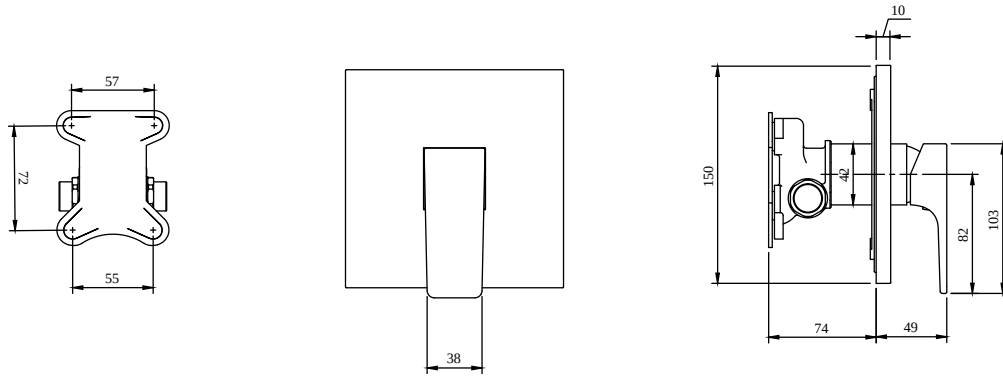

UNIVERSAL SHOWER ASSORTMENT ARCHITECTURA SQUARE

PRODUCT INFORMATION

| | |
|--------------------------|---|
| Article title | Villeroy & Boch Architectura Square Concealed single-lever bath / shower mixer, Brushed Nickel Matt |
| Article number | TVS12500200064 |
| Assembly / Assembly type | wall-mounted |
| Scope of delivery | 1 x tap fitting , 1 x installation instructions |
| Length in mm | 49 |
| Width in mm | 150 |
| Height in mm | 150 |
| Collection | Architectura Square |
| Weight in kg | 1.59 |
| Material | Brass |
| Surface | matt |
| Colour name | Brushed Nickel Matt |
| EAN number | 4062373810088 |
| Model number | TVS125002000 |
| Material | Brass |
| Cartridge | Cartridge with ceramic discs |
| Handle position | Centre |
| Swivel aerator | No |
| Thermostat | No |
| Cool Tap | No |

COLOURS

| Colour | Description | Article number | EAN | |
|---|---------------------|----------------|---------------|---------|
|  | Brushed Nickel Matt | TVS12500200064 | 4062373810088 | 226 GBP |

TECHNICAL DRAWINGS

TVS125002000

FLOW CHART

EXPLOSION DRAWINGS

BILL OF MATERIALS

| No. | Article No. | Description | Quantity |
|------------|--------------------|--------------------|-----------------|
| 5 | TVP00000102000 | Cartridge | 1 |