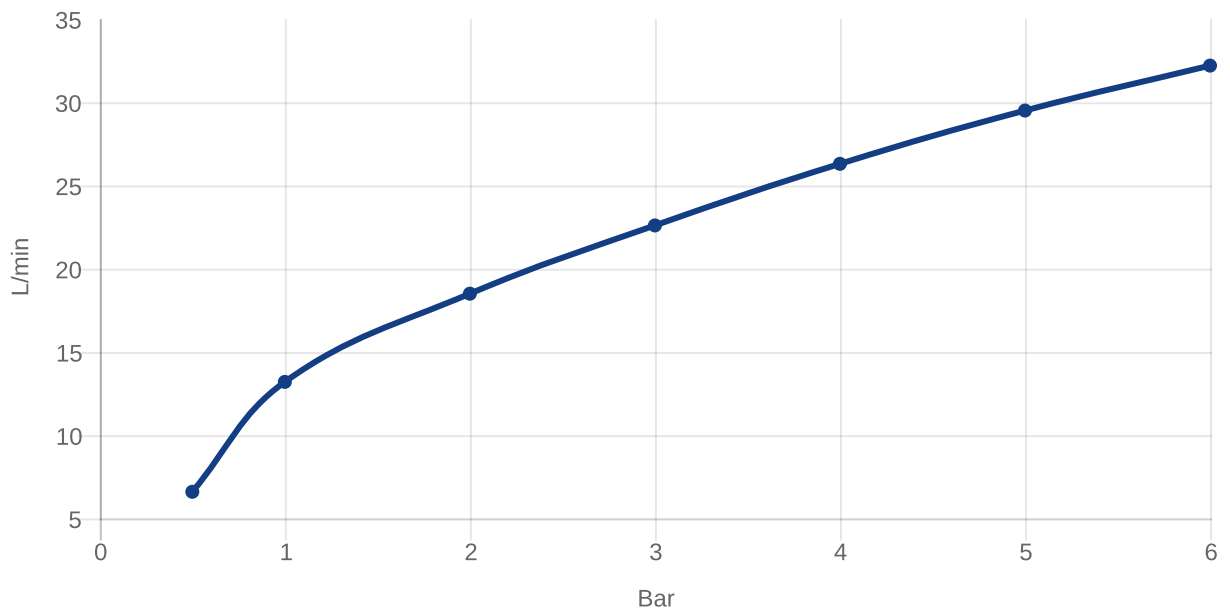

UNIVERSAL SHOWER ASSORTMENT ARCHITECTURA SQUARE

PRODUCT INFORMATION

Article title	Villeroy & Boch Architectura Square Concealed single-lever bath / shower mixer, Chrome
Article number	TVS12500200061
Assembly / Assembly type	wall-mounted
Scope of delivery	1 x tap fitting , 1 x installation instructions
Length in mm	49
Width in mm	150
Height in mm	150
Collection	Architectura Square
Weight in kg	1.59
Material	Brass
Surface	glossy
Colour name	Chrome
EAN number	4062373755693
Model number	TVS125002000
Material	Brass
Cartridge	Cartridge with ceramic discs
Handle position	Centre
Swivel aerator	No
Thermostat	No
Cool Tap	No

COLOURS

Colour	Description	Article number	EAN	
	Chrome	TVS12500200061	4062373755693	161 GBP

TECHNICAL DRAWINGS

TVS125002000

FLOW CHART

EXPLOSION DRAWINGS

BILL OF MATERIALS

No.	Article No.	Description	Quantity
2	TVP12500100061	Handle set	1
5	TVP00000102000	Cartridge	1
32	TVP12500600061	Cover plate	1