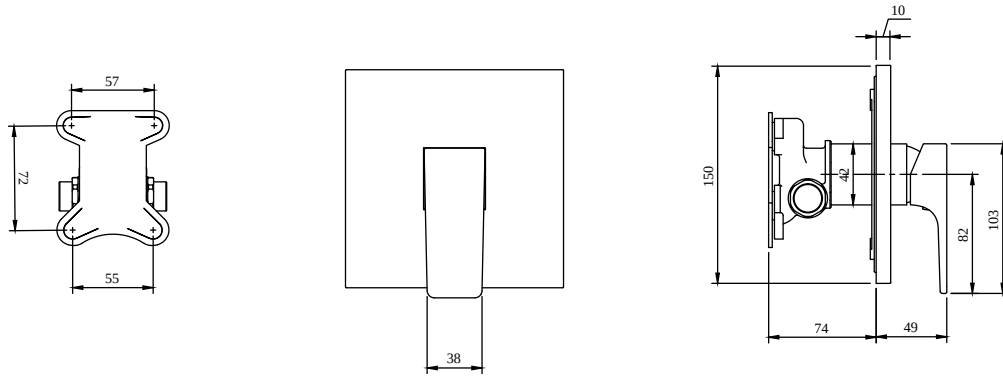

UNIVERSAL SHOWER ASSORTMENT ARCHITECTURA SQUARE

PRODUCT INFORMATION

Article title	Villeroy & Boch Architectura Square Concealed single-lever bath / shower mixer, Chrome
Article number	TVS12500200061
Assembly / Assembly type	wall-mounted
Scope of delivery	1 x tap fitting , 1 x installation instructions
Length in mm	49
Width in mm	150
Height in mm	150
Collection	Architectura Square
Weight in kg	1.59
Material	Brass
Surface	glossy
Colour name	Chrome
EAN number	4062373755693
Model number	TVS125002000
Material	Brass
Cartridge	Cartridge with ceramic discs
Handle position	Centre
Swivel aerator	No
Thermostat	No
Cool Tap	No

COLOURS

Colour	Description	Article number	EAN	
	Chrome	TVS12500200061	4062373755693	161 GBP

TECHNICAL DRAWINGS

TVS125002000

FLOW CHART

EXPLOSION DRAWINGS

BILL OF MATERIALS

No.	Article No.	Description	Quantity
2	TVP12500100061	Handle set	1
5	TVP00000102000	Cartridge	1
32	TVP12500600061	Cover plate	1