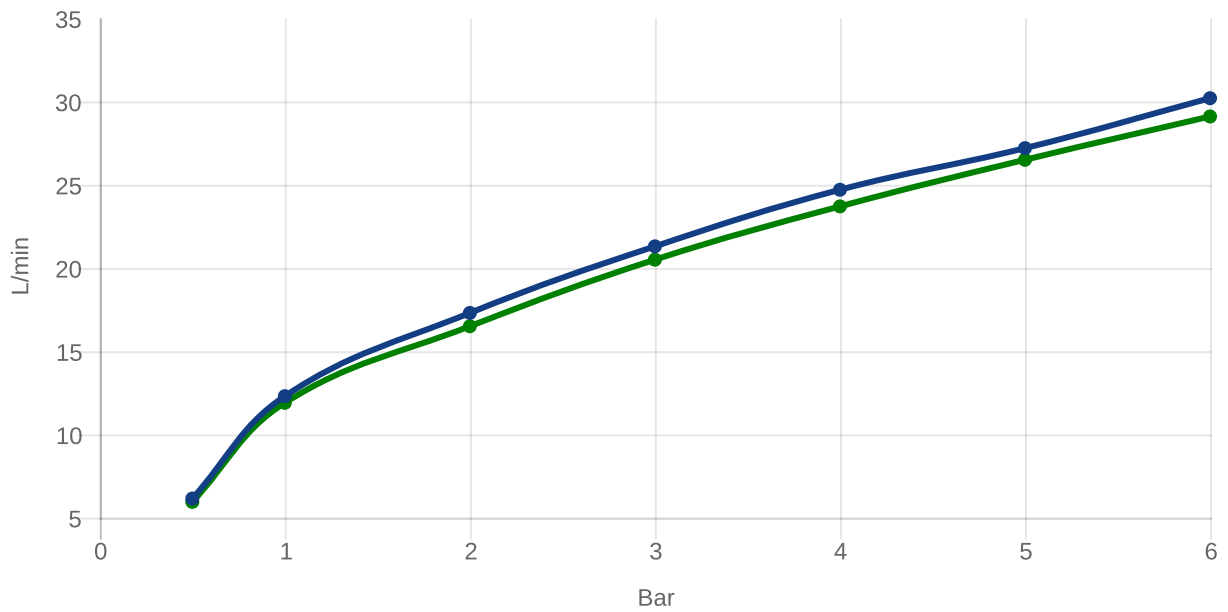

UNIVERSAL SHOWER ASSORTMENT ARCHITECTURA SQUARE

PRODUCT INFORMATION

Article title	Villeroy & Boch Architectura Square Concealed single-lever bath / shower mixer, Chrome
Article number	TVS12500300061
Assembly / Assembly type	wall-mounted
Scope of delivery	1 x tap fitting , 1 x installation instructions
Length in mm	54
Width in mm	150
Height in mm	190
Collection	Architectura Square
Weight in kg	1.9
Material	Brass
Surface	glossy
Colour name	Chrome
EAN number	4062373755808
Model number	TVS125003000
Material	Brass
Cartridge	Cartridge with ceramic discs
Handle position	Centre
Swivel aerator	No
Thermostat	No
Cool Tap	No
Spray types	Comfort jet

COLOURS

Colour	Description	Article number	EAN	
	Chrome	TVS12500300061	4062373755808	174 GBP

TECHNICAL DRAWINGS

TVS125003000

FLOW CHART

EXPLOSION DRAWINGS

BILL OF MATERIALS

No.	Article No.	Description	Quantity
2	TVP12500100061	Handle set	1
5	TVP00000102000	Cartridge	1
32	TVP12500500061	Cover plate	1