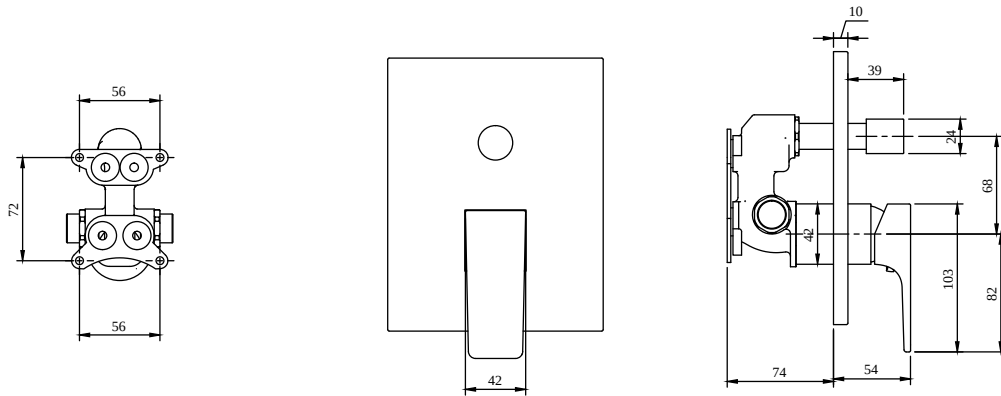

UNIVERSAL SHOWER ASSORTMENT ARCHITECTURA SQUARE

PRODUCT INFORMATION

Article title	Villeroy & Boch Architectura Square Concealed single-lever bath / shower mixer, Chrome
Article number	TVS12500300061
Assembly / Assembly type	wall-mounted
Scope of delivery	1 x tap fitting , 1 x installation instructions
Length in mm	54
Width in mm	150
Height in mm	190
Collection	Architectura Square
Weight in kg	1.9
Material	Brass
Surface	glossy
Colour name	Chrome
EAN number	4062373755808
Model number	TVS125003000
Material	Brass
Cartridge	Cartridge with ceramic discs
Handle position	Centre
Swivel aerator	No
Thermostat	No
Cool Tap	No
Spray types	Comfort jet

COLOURS

Colour	Description	Article number	EAN	
	Chrome	TVS12500300061	4062373755808	174 GBP

TECHNICAL DRAWINGS

TVS125003000

FLOW CHART

EXPLOSION DRAWINGS

BILL OF MATERIALS

No.	Article No.	Description	Quantity
2	TVP12500100061	Handle set	1
5	TVP00000102000	Cartridge	1
32	TVP12500500061	Cover plate	1