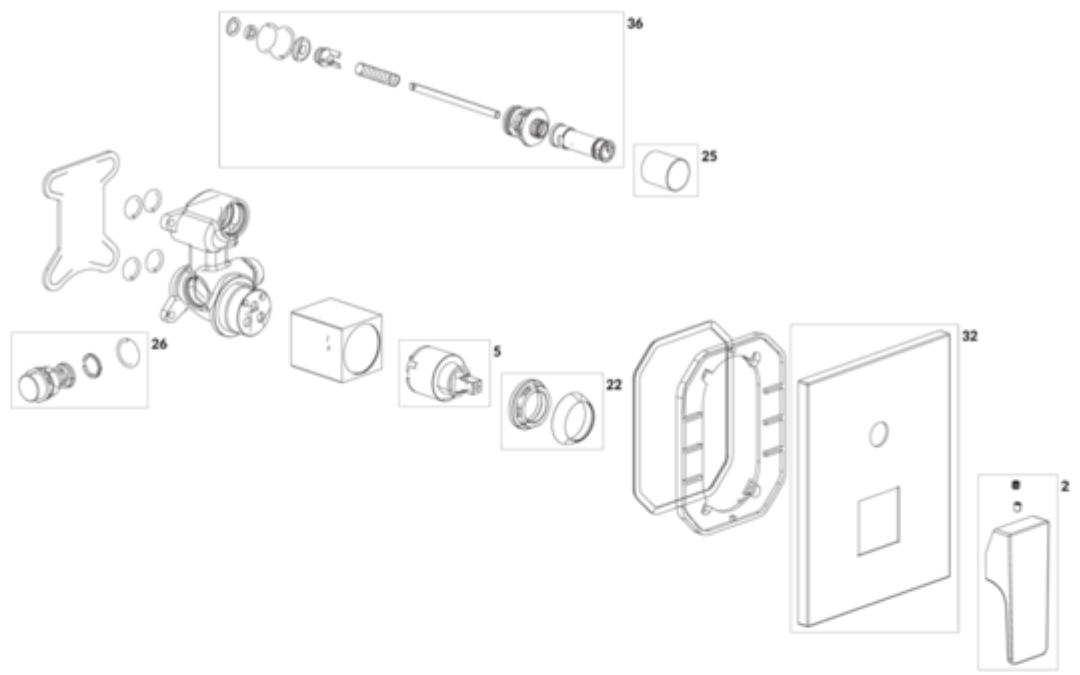

UNIVERSAL SHOWER ASSORTMENT ARCHITECTURA SQUARE

PRODUCT INFORMATION

Article title	Villeroy & Boch Architectura Square Concealed single-lever bath / shower mixer, Chrome
Article number	TVS12500300061
Assembly / Assembly type	wall-mounted
Scope of delivery	1 x tap fitting , 1 x installation instructions
Length in mm	54
Width in mm	150
Height in mm	190
Collection	Architectura Square
Weight in kg	1.9
Material	Brass
Surface	glossy
Colour name	Chrome
EAN number	4062373755808
Model number	TVS125003000
Material	Brass
Cartridge	Cartridge with ceramic discs
Handle position	Centre
Swivel aerator	No
Thermostat	No
Cool Tap	No
Spray types	Comfort jet

COLOURS

Colour	Description	Article number	EAN	
	Chrome	TVS12500300061	4062373755808	174 GBP

TECHNICAL DRAWINGS

TVS125003000

FLOW CHART

EXPLOSION DRAWINGS

BILL OF MATERIALS

No.	Article No.	Description	Quantity
2	TVP12500100061	Handle set	1
5	TVP00000102000	Cartridge	1
32	TVP12500500061	Cover plate	1