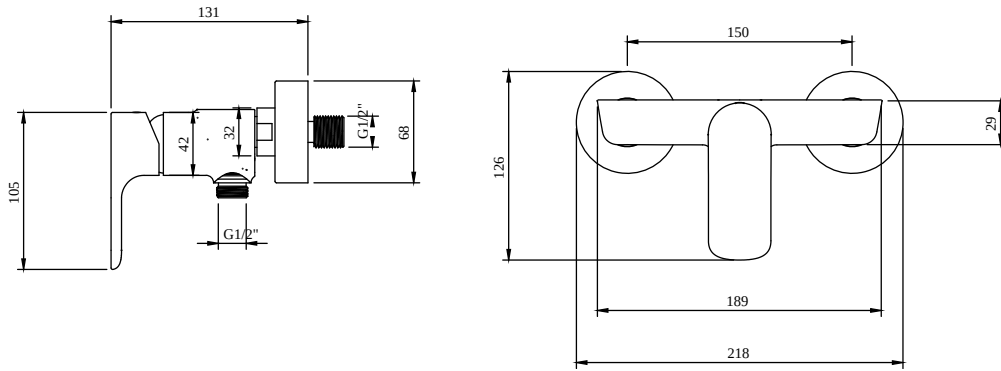

UNIVERSAL SHOWER ASSORTMENT O.NOVO

PRODUCT INFORMATION

Article title	Villeroy & Boch O.novo Single-lever shower mixer, Chrome
Article number	TVS10400100061
Assembly / Assembly type	wall-mounted
Scope of delivery	1 x tap fitting , 1 x S-connection 1 x installation instructions
Length in mm	131
Width in mm	218
Height in mm	126
Collection	O.novo
Weight in kg	1.06
Material	Brass
Surface	glossy
Colour name	Chrome
EAN number	4051202916671
Model number	TVS104001000
Spacing of connection spigots in mm	150
Material	Brass
Volume	6,868
Cartridge	Cartridge with ceramic discs
Swivel aerator	No
Thermostat	No
Cool Tap	No

COLOURS

Colour	Description	Article number	EAN	
	Chrome	TVS10400100061	4051202916671	157 GBP

TECHNICAL DRAWINGS

TVS104001000

FLOW CHART

EXPLOSION DRAWINGS

BILL OF MATERIALS

No.	Article No.	Description	Quantity
2	TVP10400409061	Handle set	1
5	TVP00000102000	Cartridge	1
30	TVP00000905000	Backflow preventer	1
32	TVP00002300061	Cover plate	1