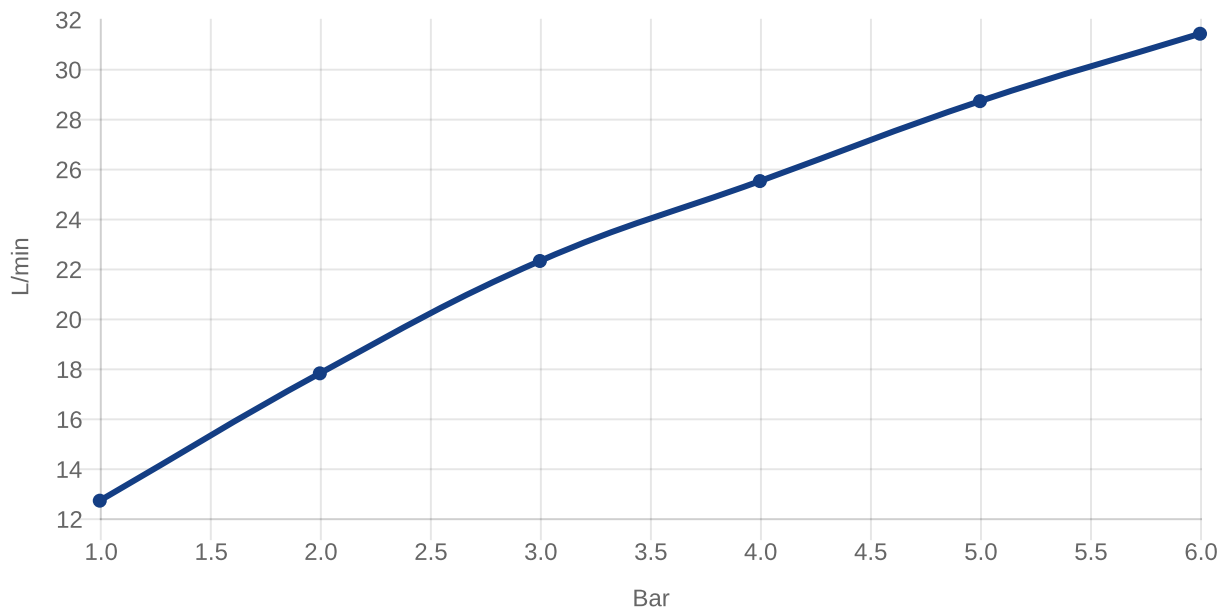

UNIVERSAL SHOWER ASSORTMENT O.NOVO

PRODUCT INFORMATION

Article title	Villeroy & Boch O.novo Single-lever shower mixer, Chrome
Article number	TVS10400100061
Assembly / Assembly type	wall-mounted
Scope of delivery	1 x tap fitting , 1 x S-connection 1 x installation instructions
Length in mm	131
Width in mm	218
Height in mm	126
Collection	O.novo
Weight in kg	1.06
Material	Brass
Surface	glossy
Colour name	Chrome
EAN number	4051202916671
Model number	TVS104001000
Spacing of connection spigots in mm	150
Material	Brass
Volume	6,868
Cartridge	Cartridge with ceramic discs
Swivel aerator	No
Thermostat	No
Cool Tap	No

COLOURS

Colour	Description	Article number	EAN	
	Chrome	TVS10400100061	4051202916671	157 GBP

TECHNICAL DRAWINGS

TVS104001000

FLOW CHART

EXPLOSION DRAWINGS

BILL OF MATERIALS

No.	Article No.	Description	Quantity
2	TVP10400409061	Handle set	1
5	TVP00000102000	Cartridge	1
30	TVP00000905000	Backflow preventer	1
32	TVP00002300061	Cover plate	1