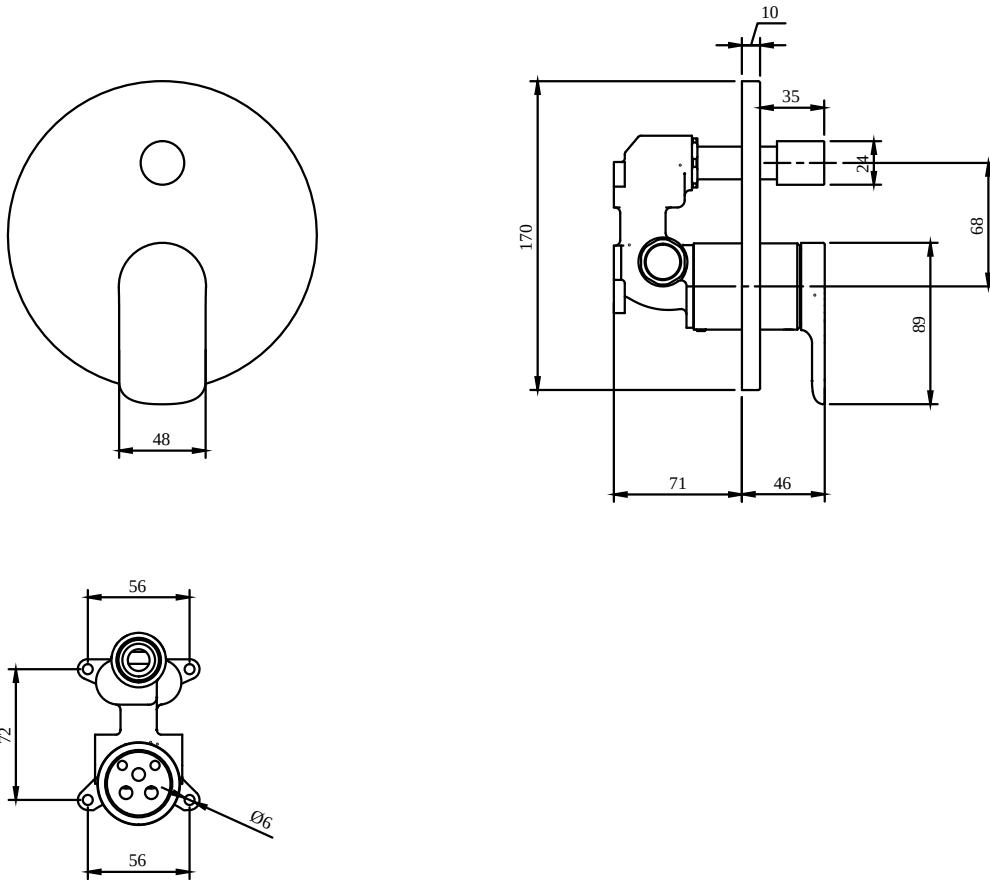

UNIVERSAL SHOWER ASSORTMENT O.NOVO

PRODUCT INFORMATION

Article title	Villeroy & Boch O.novo Concealed single-lever bath / shower mixer, Chrome
Article number	TVS10435300061
Assembly / Assembly type	wall-mounted
Scope of delivery	1 x tap fitting , 1 x installation instructions
Length in mm	46
Width in mm	170
Height in mm	170
Collection	O.novo
Weight in kg	1.699
Material	Brass
Surface	glossy
Colour name	Chrome
EAN number	4051202466589
Model number	TVS104353000
Material	Brass
Volume	6,552
Cartridge	Cartridge with ceramic discs
Swivel aerator	No
Thermostat	No
Cool Tap	No

COLOURS

Colour	Description	Article number	EAN	
	Chrome	TVS10435300061	4051202466589	157 GBP

TECHNICAL DRAWINGS

TVS104353000

FLOW CHART

EXPLOSION DRAWINGS

BILL OF MATERIALS

No.	Article No.	Description	Quantity
2	TVP10400410061	Handle set	1
5	TVP00000102000	Cartridge	1
25	TVP00000815000	Button selector	1
32	TVP00001010061	Cover plate	1
36	TVP00000804000	Selector set	1