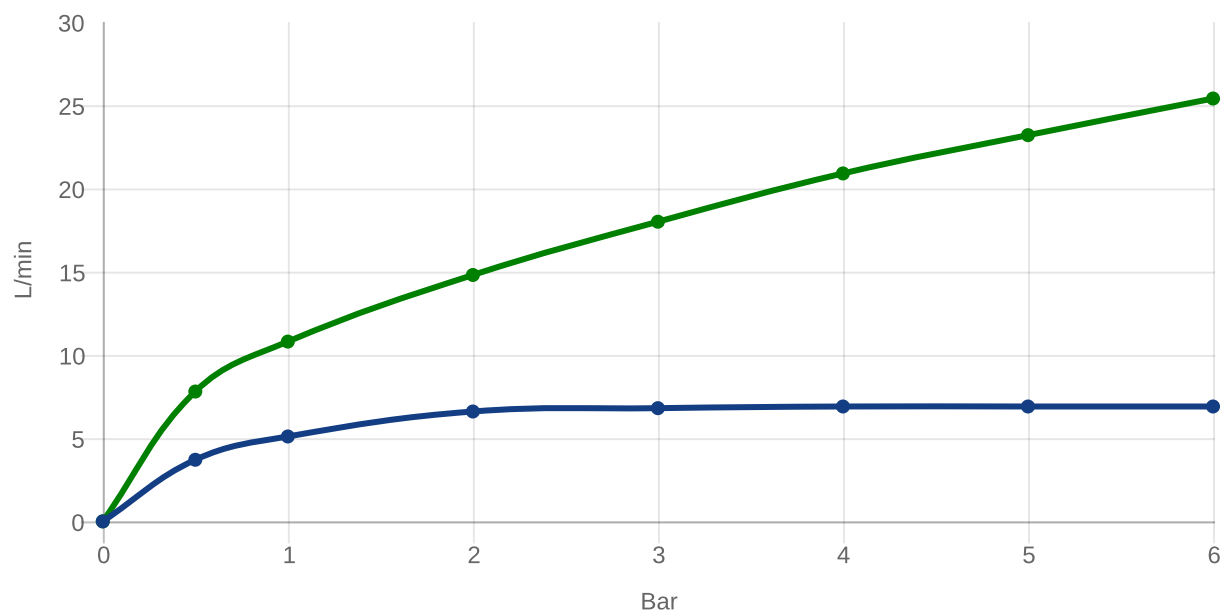

UNIVERSAL SHOWER ASSORTMENT O.NOVO

PRODUCT INFORMATION

Article title	Villeroy & Boch O.novo Concealed single-lever bath / shower mixer, Chrome
Article number	TVS10435300061
Assembly / Assembly type	wall-mounted
Scope of delivery	1 x tap fitting , 1 x installation instructions
Length in mm	46
Width in mm	170
Height in mm	170
Collection	O.novo
Weight in kg	1.699
Material	Brass
Surface	glossy
Colour name	Chrome
EAN number	4051202466589
Model number	TVS104353000
Material	Brass
Volume	6,552
Cartridge	Cartridge with ceramic discs
Swivel aerator	No
Thermostat	No
Cool Tap	No

COLOURS

Colour	Description	Article number	EAN	
	Chrome	TVS10435300061	4051202466589	157 GBP

TECHNICAL DRAWINGS

TVS104353000

FLOW CHART

EXPLOSION DRAWINGS

BILL OF MATERIALS

No.	Article No.	Description	Quantity
2	TVP10400410061	Handle set	1
5	TVP00000102000	Cartridge	1
25	TVP00000815000	Button selector	1
32	TVP00001010061	Cover plate	1
36	TVP00000804000	Selector set	1