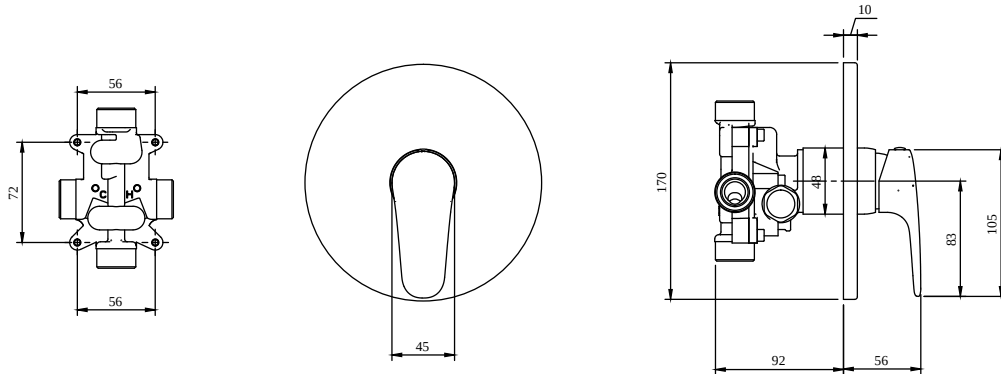

UNIVERSAL SHOWER ASSORTMENT O.NOVO START

PRODUCT INFORMATION

Article title	Villeroy & Boch O.novo Start Concealed single-lever bath / shower mixer, Chrome
Article number	TVS10535211061
Assembly / Assembly type	wall-mounted
Scope of delivery	1 x tap fitting , 1 x installation instructions
Length in mm	56
Width in mm	170
Height in mm	170
Collection	O.novo Start
Weight in kg	1.16
Material	Brass
Surface	glossy
Colour name	Chrome
EAN number	4051202569044
Model number	TVS105352110
Material	Brass
Volume	4,974
Cartridge	Cartridge with ceramic discs
Swivel aerator	No
Thermostat	No
Cool Tap	No
Spray types	Comfort jet

COLOURS

Colour	Description	Article number	EAN	
	Chrome	TVS10535211061	4051202569044	117 GBP

TECHNICAL DRAWINGS

TVS105352110

FLOW CHART

EXPLOSION DRAWINGS

BILL OF MATERIALS

No.	Article No.	Description	Quantity
2	TVP10500402061	Handle set	1
5	TVP00000112000	Cartridge	1
32	TVP00001009061	Cover plate	1