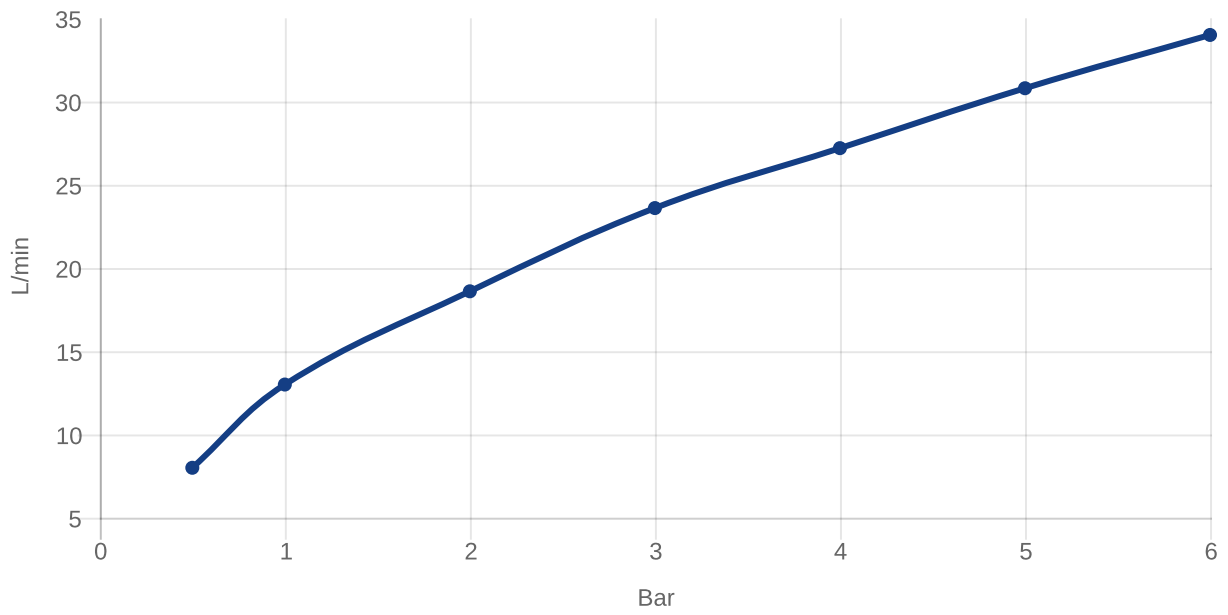

UNIVERSAL SHOWER ASSORTMENT O.NOVO START

PRODUCT INFORMATION

Article title	Villeroy & Boch O.novo Start Concealed single-lever bath / shower mixer, Chrome
Article number	TVS10535211061
Assembly / Assembly type	wall-mounted
Scope of delivery	1 x tap fitting , 1 x installation instructions
Length in mm	56
Width in mm	170
Height in mm	170
Collection	O.novo Start
Weight in kg	1.16
Material	Brass
Surface	glossy
Colour name	Chrome
EAN number	4051202569044
Model number	TVS105352110
Material	Brass
Volume	4,974
Cartridge	Cartridge with ceramic discs
Swivel aerator	No
Thermostat	No
Cool Tap	No
Spray types	Comfort jet

COLOURS

Colour	Description	Article number	EAN	
	Chrome	TVS10535211061	4051202569044	117 GBP

TECHNICAL DRAWINGS

TVS105352110

FLOW CHART

EXPLOSION DRAWINGS

BILL OF MATERIALS

No.	Article No.	Description	Quantity
2	TVP10500402061	Handle set	1
5	TVP00000112000	Cartridge	1
32	TVP00001009061	Cover plate	1