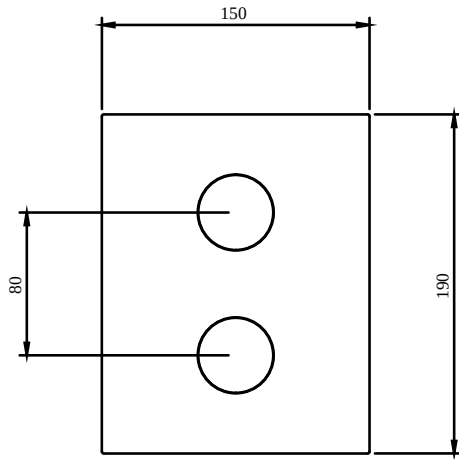

### PRODUCT INFORMATION

Article title	Villeroy & Boch Universal Taps & Fittings Concealed thermostat with two function volume control for Shower Angular, Chrome
Article number	TVD00065300061
Assembly / Assembly type	wall-mounted
Scope of delivery	1 x thermostat , 1 x fastening 1 x installation instructions
Length in mm	58
Width in mm	150
Height in mm	190
Collection	Universal Taps & Fittings
Weight in kg	2.182
Material	Brass
Surface	glossy
Colour name	Chrome
EAN number	4051202465711
Model number	TVD000653000
Material	Brass
Flow control Thermostat	2
Volume	4,974
Cartridge	Cartridge with ceramic discs
Swivel aerator	No
Thermostat	Yes
Cool Tap	No

## FLOW CHART

EXPLOSION DRAWINGS