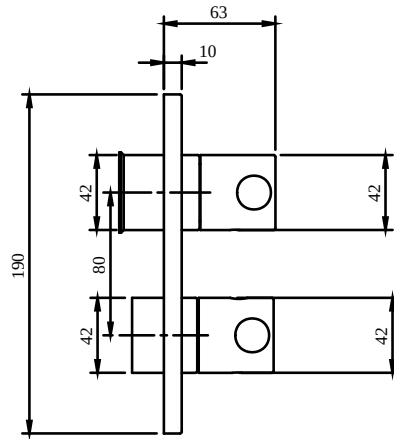

### PRODUCT INFORMATION

Article title	Villeroy & Boch Universal Taps & Fittings Concealed thermostat with two function volume control for Shower Angular, Chrome
Article number	TVD00065300061
Assembly / Assembly type	wall-mounted
Scope of delivery	1 x thermostat , 1 x fastening 1 x installation instructions
Length in mm	58
Width in mm	150
Height in mm	190
Collection	Universal Taps & Fittings
Weight in kg	2.182
Material	Brass
Surface	glossy
Colour name	Chrome
EAN number	4051202465711
Model number	TVD000653000
Material	Brass
Flow control Thermostat	2
Volume	4,974
Cartridge	Cartridge with ceramic discs
Swivel aerator	No
Thermostat	Yes
Cool Tap	No

### COLOURS

Colour	Description	Article number	EAN	
	Chrome	TVD00065300061	4051202465711	366 GBP

TECHNICAL DRAWINGS

TVD000653000

## FLOW CHART

EXPLOSION DRAWINGS

## BILL OF MATERIALS

No.	Article No.	Description	Quantity
2	TVP00000411061	Handle set	1
5	TVP00000106000	Thermostat cartridge	1
30	TVP00000905000	Backflow preventer	1
32	TVP00001015061	Cover plate	1
36	TVP00000805000	Selector set	1