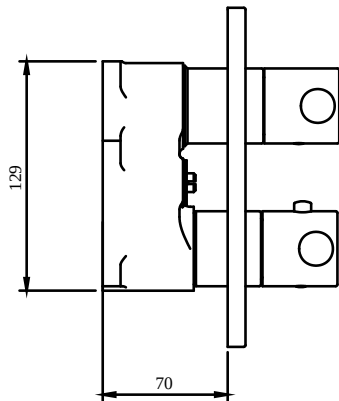

### PRODUCT INFORMATION

Article title	Villeroy & Boch Universal Taps & Fittings Concealed thermostat with two function volume control for Shower Angular, Chrome
Article number	TVD00065300061
Assembly / Assembly type	wall-mounted
Scope of delivery	1 x thermostat , 1 x fastening 1 x installation instructions
Length in mm	58
Width in mm	150
Height in mm	190
Collection	Universal Taps & Fittings
Weight in kg	2.182
Material	Brass
Surface	glossy
Colour name	Chrome
EAN number	4051202465711
Model number	TVD000653000
Material	Brass
Flow control Thermostat	2
Volume	4,974
Cartridge	Cartridge with ceramic discs
Swivel aerator	No
Thermostat	Yes
Cool Tap	No

## FLOW CHART

EXPLOSION DRAWINGS