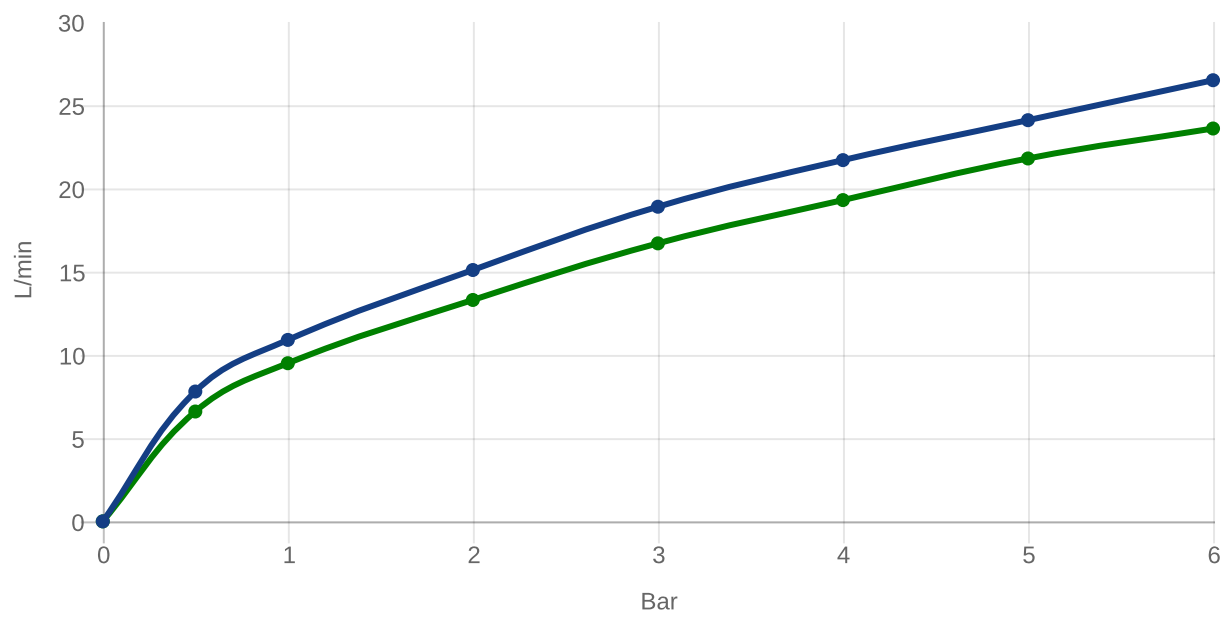

### PRODUCT INFORMATION

Article title	Villeroy & Boch Universal Taps & Fittings Concealed thermostat with two function volume control for Shower Angular, Chrome
Article number	TVD00065300061
Assembly / Assembly type	wall-mounted
Scope of delivery	1 x thermostat , 1 x fastening 1 x installation instructions
Length in mm	58
Width in mm	150
Height in mm	190
Collection	Universal Taps & Fittings
Weight in kg	2.182
Material	Brass
Surface	glossy
Colour name	Chrome
EAN number	4051202465711
Model number	TVD000653000
Material	Brass
Flow control Thermostat	2
Volume	4,974
Cartridge	Cartridge with ceramic discs
Swivel aerator	No
Thermostat	Yes
Cool Tap	No

### COLOURS

Colour	Description	Article number	EAN	
	Chrome	TVD00065300061	4051202465711	366 GBP

TECHNICAL DRAWINGS

TVD000653000

## FLOW CHART

EXPLOSION DRAWINGS