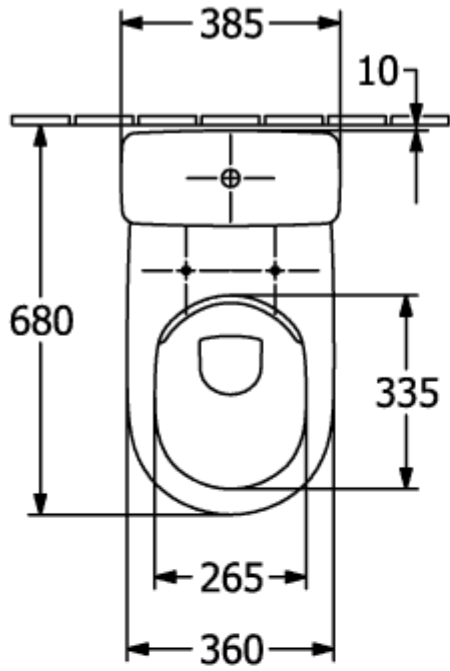

O.NOVO CISTERN

PRODUCT INFORMATION

| | |
|---------------------------|---|
| Article title | Villeroy & Boch O.novo Cistern, water inlet from the sides, reversible, White Alpin |
| Article number | 57602101 |
| Scope of delivery | 1 x cistern , 1 x fastening set |
| Depth in mm | 165 |
| Width in mm | 385 |
| Height in mm | 360 |
| Collection | O.novo |
| Material | Sanitary ceramics |
| Colour name | White Alpin |
| Other material | Push button: ABS Flushing mechanism: Plastic |
| Other surfaces | Push button: chrome, glossy, Flushing mechanism: glossy |
| Colour designation | White Alpin |
| Other colour designations | Push button: Chrome, Flushing mechanism: White Alpin |

TECHNICAL DRAWINGS

57602101

57602101

57602101

57602101

57602101

57602101

57602101