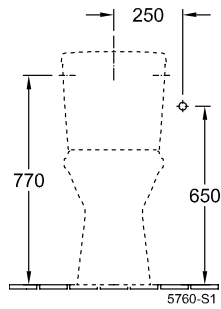

O.NOVO CISTERN

PRODUCT INFORMATION

| | |
|---------------------------|---|
| Article title | Villeroy & Boch O.novo Cistern, water inlet from the sides, reversible, White Alpin |
| Article number | 57602101 |
| Scope of delivery | 1 x cistern , 1 x fastening set |
| Depth in mm | 165 |
| Width in mm | 385 |
| Height in mm | 360 |
| Collection | O.novo |
| Material | Sanitary ceramics |
| Colour name | White Alpin |
| Other material | Push button: ABS Flushing mechanism: Plastic |
| Other surfaces | Push button: chrome, glossy, Flushing mechanism: glossy |
| Colour designation | White Alpin |
| Other colour designations | Push button: Chrome, Flushing mechanism: White Alpin |

TECHNICAL DRAWINGS

57602101

57602101

57602101

57602101

57602101

57602101

57602101