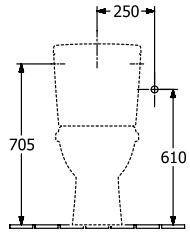

O.NOVO CISTERN

PRODUCT INFORMATION

| | |
|---------------------------|---|
| Article title | Villeroy & Boch O.novo Cistern, water inlet from the sides, reversible, White Alpin |
| Article number | 57602101 |
| Scope of delivery | 1 x cistern , 1 x fastening set |
| Depth in mm | 165 |
| Width in mm | 385 |
| Height in mm | 360 |
| Collection | O.novo |
| Material | Sanitary ceramics |
| Colour name | White Alpin |
| Other material | Push button: ABS Flushing mechanism: Plastic |
| Other surfaces | Push button: chrome, glossy, Flushing mechanism: glossy |
| Colour designation | White Alpin |
| Other colour designations | Push button: Chrome, Flushing mechanism: White Alpin |

TECHNICAL DRAWINGS

57602101

57602101

57602101

57602101

57602101

57602101

57602101