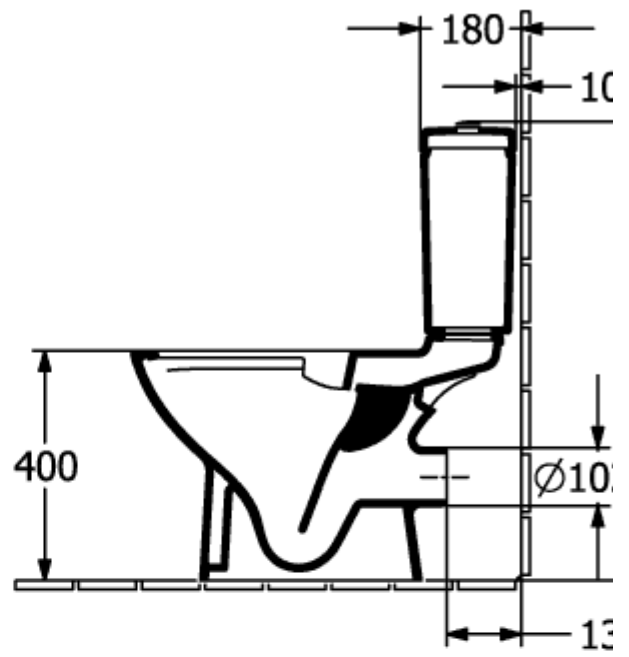

O.NOVO CISTERN

PRODUCT INFORMATION

| | |
|---------------------------|---|
| Article title | Villeroy & Boch O.novo Cistern, water inlet from the sides, reversible, White Alpin |
| Article number | 57602101 |
| Scope of delivery | 1 x cistern , 1 x fastening set |
| Depth in mm | 165 |
| Width in mm | 385 |
| Height in mm | 360 |
| Collection | O.novo |
| Material | Sanitary ceramics |
| Colour name | White Alpin |
| Other material | Push button: ABS Flushing mechanism: Plastic |
| Other surfaces | Push button: chrome, glossy, Flushing mechanism: glossy |
| Colour designation | White Alpin |
| Other colour designations | Push button: Chrome, Flushing mechanism: White Alpin |

TECHNICAL DRAWINGS

57602101

57602101

57602101

57602101

57602101

57602101

57602101