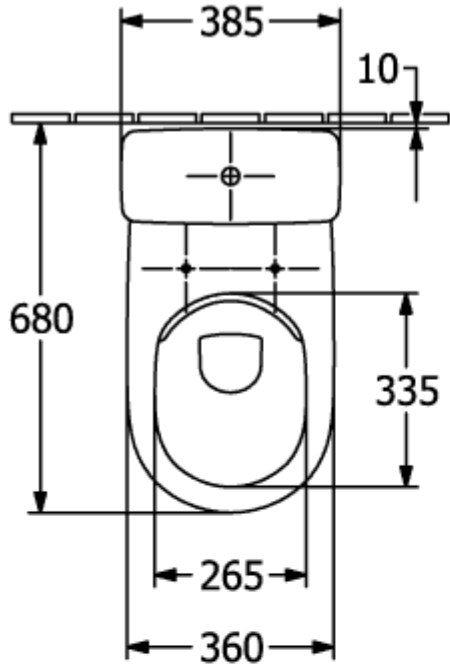

O.NOVO CISTERN

PRODUCT INFORMATION

| | |
|---------------------------|---|
| Article title | Villeroy & Boch O.novo Cistern, water inlet from the sides, reversible, White Alpin |
| Article number | 57602101 |
| Scope of delivery | 1 x cistern , 1 x fastening set |
| Depth in mm | 165 |
| Width in mm | 385 |
| Height in mm | 360 |
| Collection | O.novo |
| Material | Sanitary ceramics |
| Colour name | White Alpin |
| Other material | Push button: ABS Flushing mechanism: Plastic |
| Other surfaces | Push button: chrome, glossy, Flushing mechanism: glossy |
| Colour designation | White Alpin |
| Other colour designations | Push button: Chrome, Flushing mechanism: White Alpin |

TECHNICAL DRAWINGS

57602101

57602101

57602101

57602101

57602101

57602101

57602101