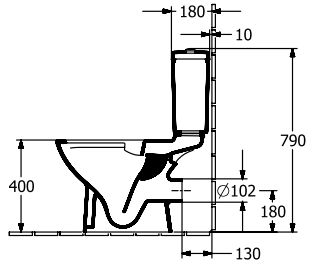

O.NOVO CISTERN

PRODUCT INFORMATION

| | |
|---------------------------|---|
| Article title | Villeroy & Boch O.novo Cistern, water inlet from the sides, reversible, White Alpin |
| Article number | 57602101 |
| Scope of delivery | 1 x cistern , 1 x fastening set |
| Depth in mm | 165 |
| Width in mm | 385 |
| Height in mm | 360 |
| Collection | O.novo |
| Material | Sanitary ceramics |
| Colour name | White Alpin |
| Other material | Push button: ABS Flushing mechanism: Plastic |
| Other surfaces | Push button: chrome, glossy, Flushing mechanism: glossy |
| Colour designation | White Alpin |
| Other colour designations | Push button: Chrome, Flushing mechanism: White Alpin |

TECHNICAL DRAWINGS

57602101

57602101

57602101

57602101

57602101

57602101

57602101