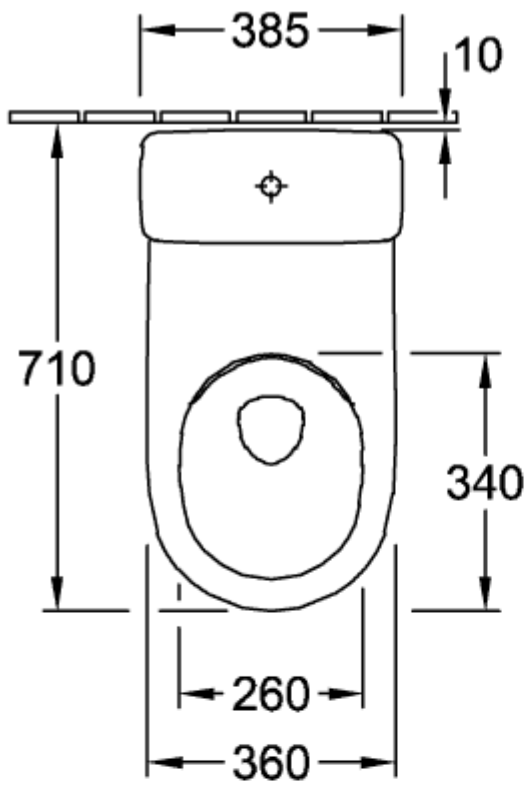

O.NOVO CISTERN

PRODUCT INFORMATION

| | |
|---------------------------|---|
| Article title | Villeroy & Boch O.novo Cistern, water inlet from the sides, reversible, White Alpin |
| Article number | 57602101 |
| Scope of delivery | 1 x cistern , 1 x fastening set |
| Depth in mm | 165 |
| Width in mm | 385 |
| Height in mm | 360 |
| Collection | O.novo |
| Material | Sanitary ceramics |
| Colour name | White Alpin |
| Other material | Push button: ABS Flushing mechanism: Plastic |
| Other surfaces | Push button: chrome, glossy, Flushing mechanism: glossy |
| Colour designation | White Alpin |
| Other colour designations | Push button: Chrome, Flushing mechanism: White Alpin |

TECHNICAL DRAWINGS

57602101

57602101

57602101

57602101

57602101

57602101

57602101