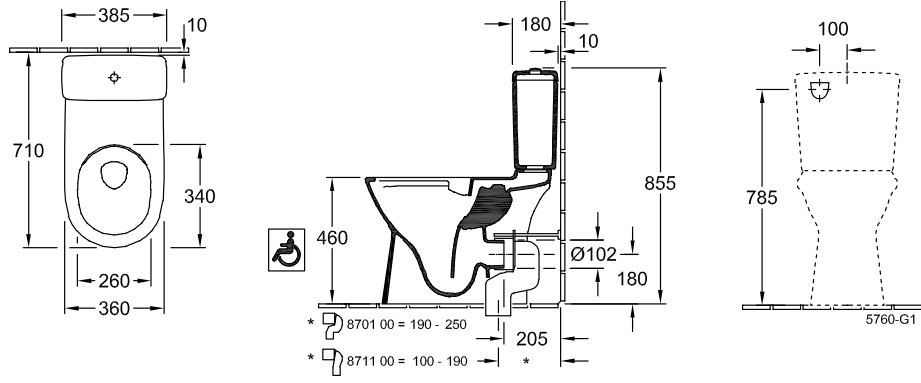

O.NOVO CISTERN

PRODUCT INFORMATION

| | |
|---------------------------|---|
| Article title | Villeroy & Boch O.novo Cistern, water inlet from the sides, reversible, White Alpin |
| Article number | 57602101 |
| Scope of delivery | 1 x cistern , 1 x fastening set |
| Depth in mm | 165 |
| Width in mm | 385 |
| Height in mm | 360 |
| Collection | O.novo |
| Material | Sanitary ceramics |
| Colour name | White Alpin |
| Other material | Push button: ABS Flushing mechanism: Plastic |
| Other surfaces | Push button: chrome, glossy, Flushing mechanism: glossy |
| Colour designation | White Alpin |
| Other colour designations | Push button: Chrome, Flushing mechanism: White Alpin |

TECHNICAL DRAWINGS

57602101

57602101

57602101

57602101

57602101

57602101

57602101