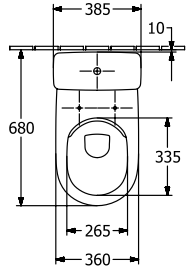

O.NOVO CISTERN

PRODUCT INFORMATION

| | |
|---------------------------|---|
| Article title | Villeroy & Boch O.novo Cistern, water inlet from the sides, reversible, White Alpin |
| Article number | 57602101 |
| Scope of delivery | 1 x cistern , 1 x fastening set |
| Depth in mm | 165 |
| Width in mm | 385 |
| Height in mm | 360 |
| Collection | O.novo |
| Material | Sanitary ceramics |
| Colour name | White Alpin |
| Other material | Push button: ABS Flushing mechanism: Plastic |
| Other surfaces | Push button: chrome, glossy, Flushing mechanism: glossy |
| Colour designation | White Alpin |
| Other colour designations | Push button: Chrome, Flushing mechanism: White Alpin |

TECHNICAL DRAWINGS

57602101

57602101

57602101

57602101

57602101

57602101

57602101