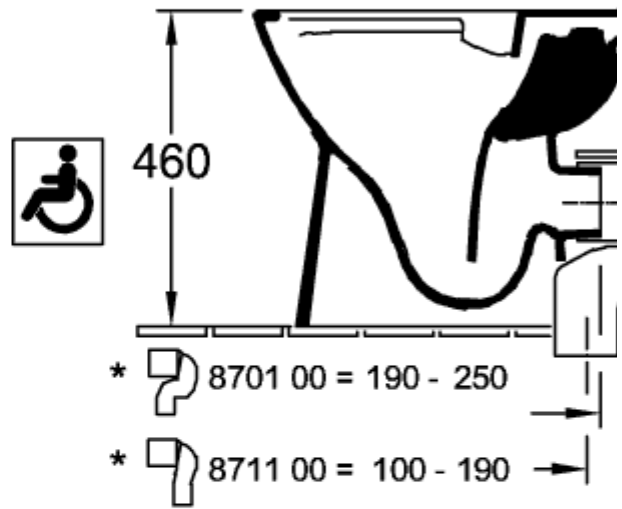

O.NOVO CISTERN

PRODUCT INFORMATION

| | |
|---------------------------|---|
| Article title | Villeroy & Boch O.novo Cistern, water inlet from the sides, reversible, White Alpin |
| Article number | 57602101 |
| Scope of delivery | 1 x cistern , 1 x fastening set |
| Depth in mm | 165 |
| Width in mm | 385 |
| Height in mm | 360 |
| Collection | O.novo |
| Material | Sanitary ceramics |
| Colour name | White Alpin |
| Other material | Push button: ABS Flushing mechanism: Plastic |
| Other surfaces | Push button: chrome, glossy, Flushing mechanism: glossy |
| Colour designation | White Alpin |
| Other colour designations | Push button: Chrome, Flushing mechanism: White Alpin |

TECHNICAL DRAWINGS

57602101

57602101

57602101

57602101

57602101

57602101

57602101