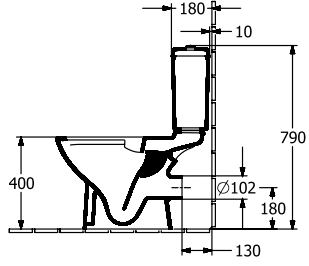

O.NOVO CISTERN

PRODUCT INFORMATION

| | |
|---------------------------|---|
| Article title | Villeroy & Boch O.novo Cistern, water inlet from the sides, reversible, White Alpin |
| Article number | 57602101 |
| Scope of delivery | 1 x cistern , 1 x fastening set |
| Depth in mm | 165 |
| Width in mm | 385 |
| Height in mm | 360 |
| Collection | O.novo |
| Material | Sanitary ceramics |
| Colour name | White Alpin |
| Other material | Push button: ABS Flushing mechanism: Plastic |
| Other surfaces | Push button: chrome, glossy, Flushing mechanism: glossy |
| Colour designation | White Alpin |
| Other colour designations | Push button: Chrome, Flushing mechanism: White Alpin |

TECHNICAL DRAWINGS

57602101

57602101

57602101

57602101

57602101

57602101

57602101