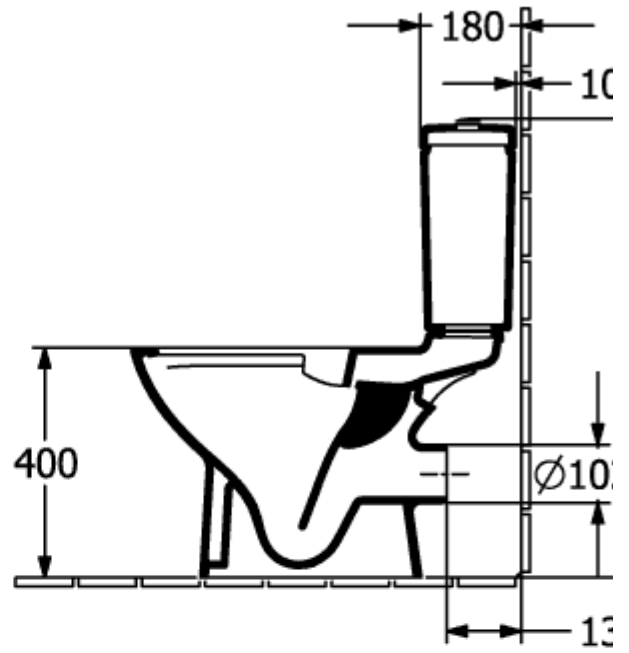

O.NOVO CISTERN

PRODUCT INFORMATION

| | |
|---------------------------|---|
| Article title | Villeroy & Boch O.novo Cistern, water inlet from the sides, reversible, White Alpin |
| Article number | 57602101 |
| Scope of delivery | 1 x cistern , 1 x fastening set |
| Depth in mm | 165 |
| Width in mm | 385 |
| Height in mm | 360 |
| Collection | O.novo |
| Material | Sanitary ceramics |
| Colour name | White Alpin |
| Other material | Push button: ABS Flushing mechanism: Plastic |
| Other surfaces | Push button: chrome, glossy, Flushing mechanism: glossy |
| Colour designation | White Alpin |
| Other colour designations | Push button: Chrome, Flushing mechanism: White Alpin |

TECHNICAL DRAWINGS

57602101

57602101

57602101

57602101

57602101

57602101

57602101