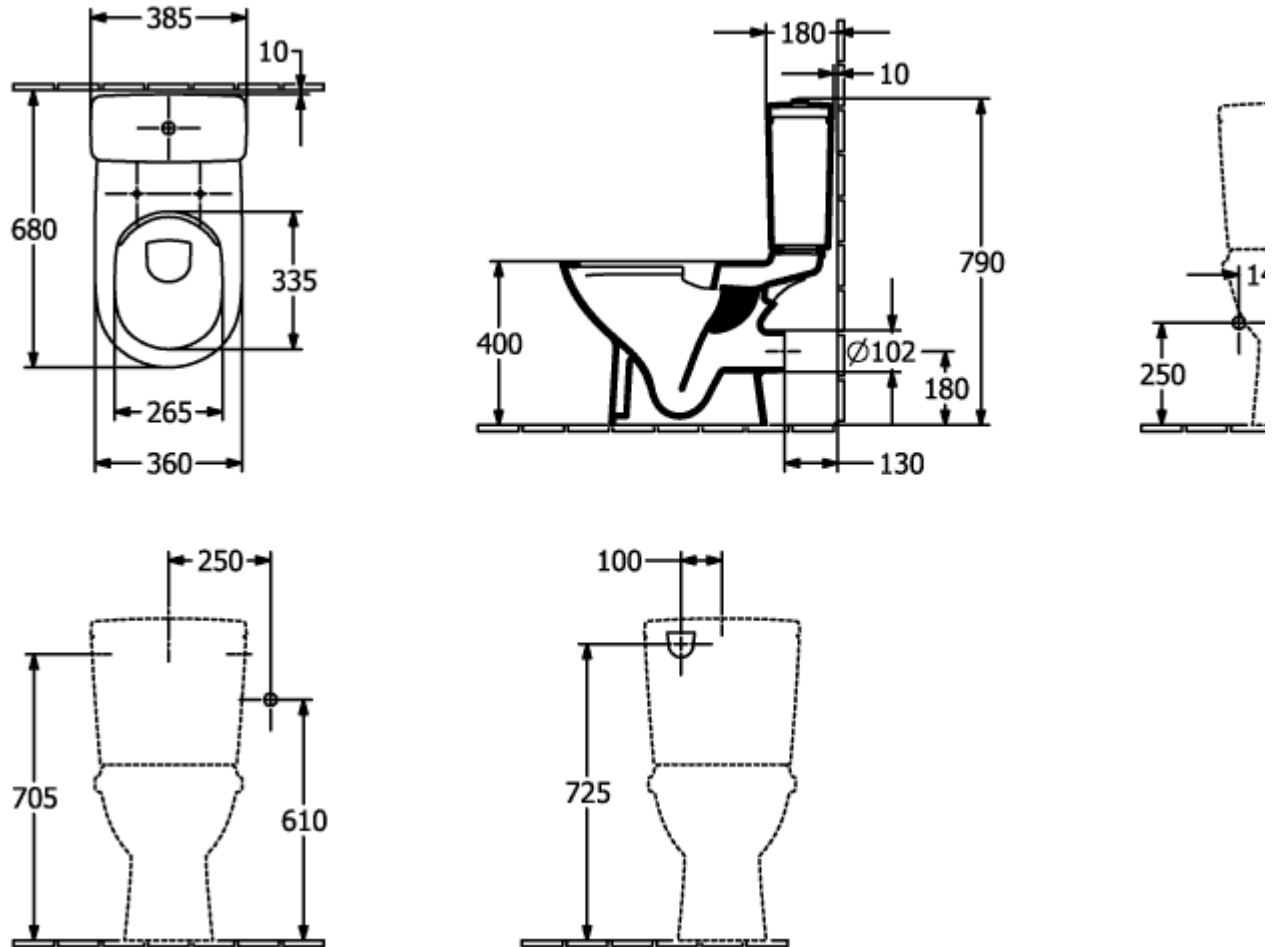

O.NOVO CISTERN

PRODUCT INFORMATION

| | |
|---------------------------|---|
| Article title | Villeroy & Boch O.novo Cistern, water inlet from the sides, reversible, White Alpin |
| Article number | 57602101 |
| Scope of delivery | 1 x cistern , 1 x fastening set |
| Depth in mm | 165 |
| Width in mm | 385 |
| Height in mm | 360 |
| Collection | O.novo |
| Material | Sanitary ceramics |
| Colour name | White Alpin |
| Other material | Push button: ABS Flushing mechanism: Plastic |
| Other surfaces | Push button: chrome, glossy, Flushing mechanism: glossy |
| Colour designation | White Alpin |
| Other colour designations | Push button: Chrome, Flushing mechanism: White Alpin |

TECHNICAL DRAWINGS

57602101

57602101

57602101

57602101

57602101

57602101

57602101