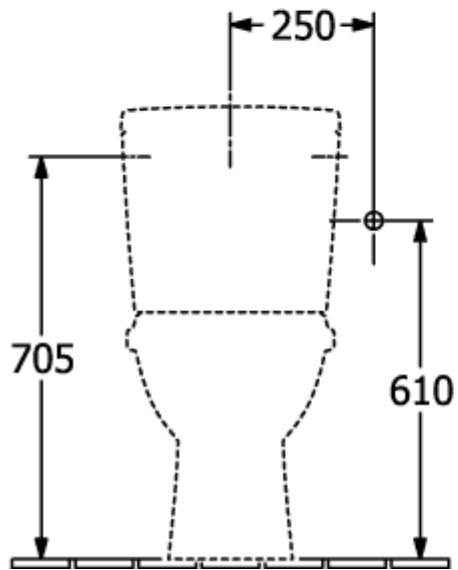

O.NOVO CISTERN

PRODUCT INFORMATION

| | |
|---------------------------|---|
| Article title | Villeroy & Boch O.novo Cistern, water inlet from the sides, reversible, White Alpin |
| Article number | 57602101 |
| Scope of delivery | 1 x cistern , 1 x fastening set |
| Depth in mm | 165 |
| Width in mm | 385 |
| Height in mm | 360 |
| Collection | O.novo |
| Material | Sanitary ceramics |
| Colour name | White Alpin |
| Other material | Push button: ABS Flushing mechanism: Plastic |
| Other surfaces | Push button: chrome, glossy, Flushing mechanism: glossy |
| Colour designation | White Alpin |
| Other colour designations | Push button: Chrome, Flushing mechanism: White Alpin |

TECHNICAL DRAWINGS

57602101

57602101

57602101

57602101

57602101

57602101

57602101