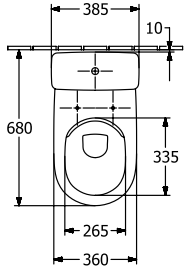

O.NOVO CISTERN

PRODUCT INFORMATION

| | |
|---------------------------|---|
| Article title | Villeroy & Boch O.novo Cistern, water inlet from the sides, reversible, White Alpin |
| Article number | 57602101 |
| Scope of delivery | 1 x cistern , 1 x fastening set |
| Depth in mm | 165 |
| Width in mm | 385 |
| Height in mm | 360 |
| Collection | O.novo |
| Material | Sanitary ceramics |
| Colour name | White Alpin |
| Other material | Push button: ABS Flushing mechanism: Plastic |
| Other surfaces | Push button: chrome, glossy, Flushing mechanism: glossy |
| Colour designation | White Alpin |
| Other colour designations | Push button: Chrome, Flushing mechanism: White Alpin |

TECHNICAL DRAWINGS

57602101

57602101

57602101

57602101

57602101

57602101

57602101