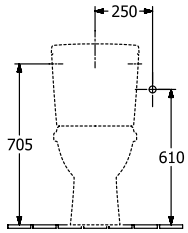

O.NOVO CISTERN

PRODUCT INFORMATION

| | |
|---------------------------|---|
| Article title | Villeroy & Boch O.novo Cistern, water inlet from the sides, reversible, White Alpin |
| Article number | 57602101 |
| Scope of delivery | 1 x cistern , 1 x fastening set |
| Depth in mm | 165 |
| Width in mm | 385 |
| Height in mm | 360 |
| Collection | O.novo |
| Material | Sanitary ceramics |
| Colour name | White Alpin |
| Other material | Push button: ABS Flushing mechanism: Plastic |
| Other surfaces | Push button: chrome, glossy, Flushing mechanism: glossy |
| Colour designation | White Alpin |
| Other colour designations | Push button: Chrome, Flushing mechanism: White Alpin |

TECHNICAL DRAWINGS

57602101

57602101

57602101

57602101

57602101

57602101

57602101