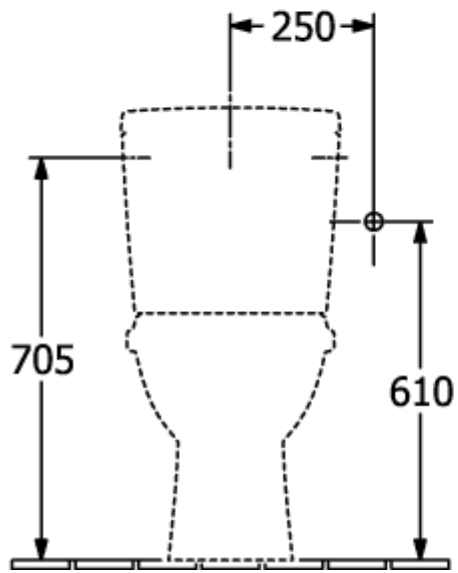

O.NOVO CISTERN

PRODUCT INFORMATION

| | |
|---------------------------|---|
| Article title | Villeroy & Boch O.novo Cistern, water inlet from the sides, reversible, White Alpin |
| Article number | 57602101 |
| Scope of delivery | 1 x cistern , 1 x fastening set |
| Depth in mm | 165 |
| Width in mm | 385 |
| Height in mm | 360 |
| Collection | O.novo |
| Material | Sanitary ceramics |
| Colour name | White Alpin |
| Other material | Push button: ABS Flushing mechanism: Plastic |
| Other surfaces | Push button: chrome, glossy, Flushing mechanism: glossy |
| Colour designation | White Alpin |
| Other colour designations | Push button: Chrome, Flushing mechanism: White Alpin |

TECHNICAL DRAWINGS

57602101

57602101

57602101

57602101

57602101

57602101

57602101