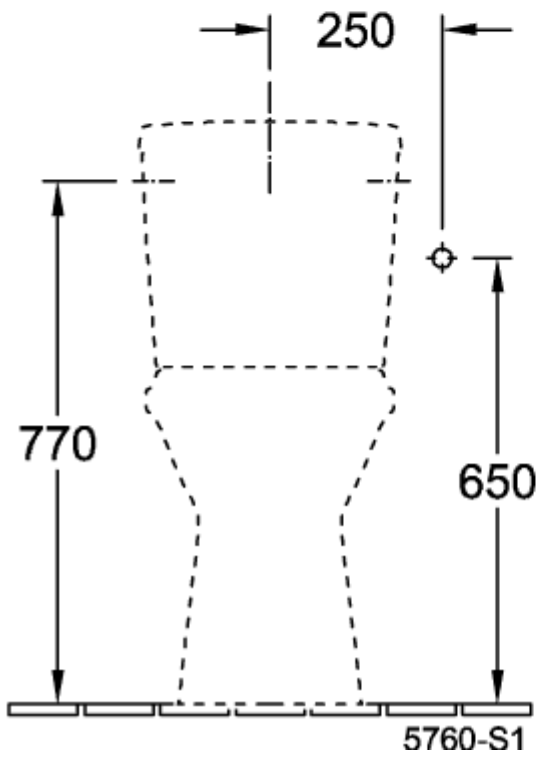

O.NOVO CISTERN

PRODUCT INFORMATION

| | |
|---------------------------|---|
| Article title | Villeroy & Boch O.novo Cistern, water inlet from the sides, reversible, White Alpin |
| Article number | 57602101 |
| Scope of delivery | 1 x cistern , 1 x fastening set |
| Depth in mm | 165 |
| Width in mm | 385 |
| Height in mm | 360 |
| Collection | O.novo |
| Material | Sanitary ceramics |
| Colour name | White Alpin |
| Other material | Push button: ABS Flushing mechanism: Plastic |
| Other surfaces | Push button: chrome, glossy, Flushing mechanism: glossy |
| Colour designation | White Alpin |
| Other colour designations | Push button: Chrome, Flushing mechanism: White Alpin |

TECHNICAL DRAWINGS

57602101

57602101

57602101

57602101

57602101

57602101

57602101