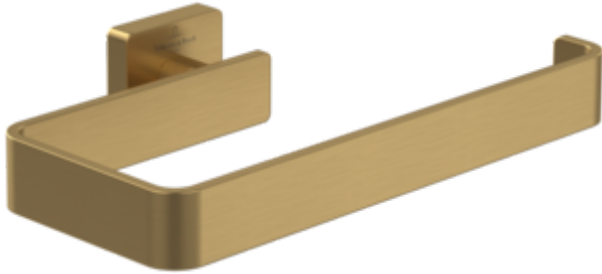

ACCESSORIES ELEMENTS - STRIKING

PRODUCT INFORMATION

Article title	Villeroy & Boch Elements - Striking Towel rail, 209 x 115 x 45 mm, Brushed Gold
Article number	TVA15200500076
Assembly / Assembly type	wall-mounted
Scope of delivery	1 x towel holder , 1 x fastening 1 x installation instructions
Length in mm	115
Width in mm	209
Height in mm	45
Collection	Elements - Striking
Weight in kg	0.45
Material	Brass
Surface	glossy
Colour name	Brushed Gold
EAN number	4051202980665
Model number	TVA152005000
Material	Brass
Volume	1,581
Swivel aerator	No
Thermostat	No
Cool Tap	No

COLOURS

Colour	Description	Article number	EAN
	Brushed Gold	TVA15200500076	4051202980665

TECHNICAL DRAWINGS

TVA152005000