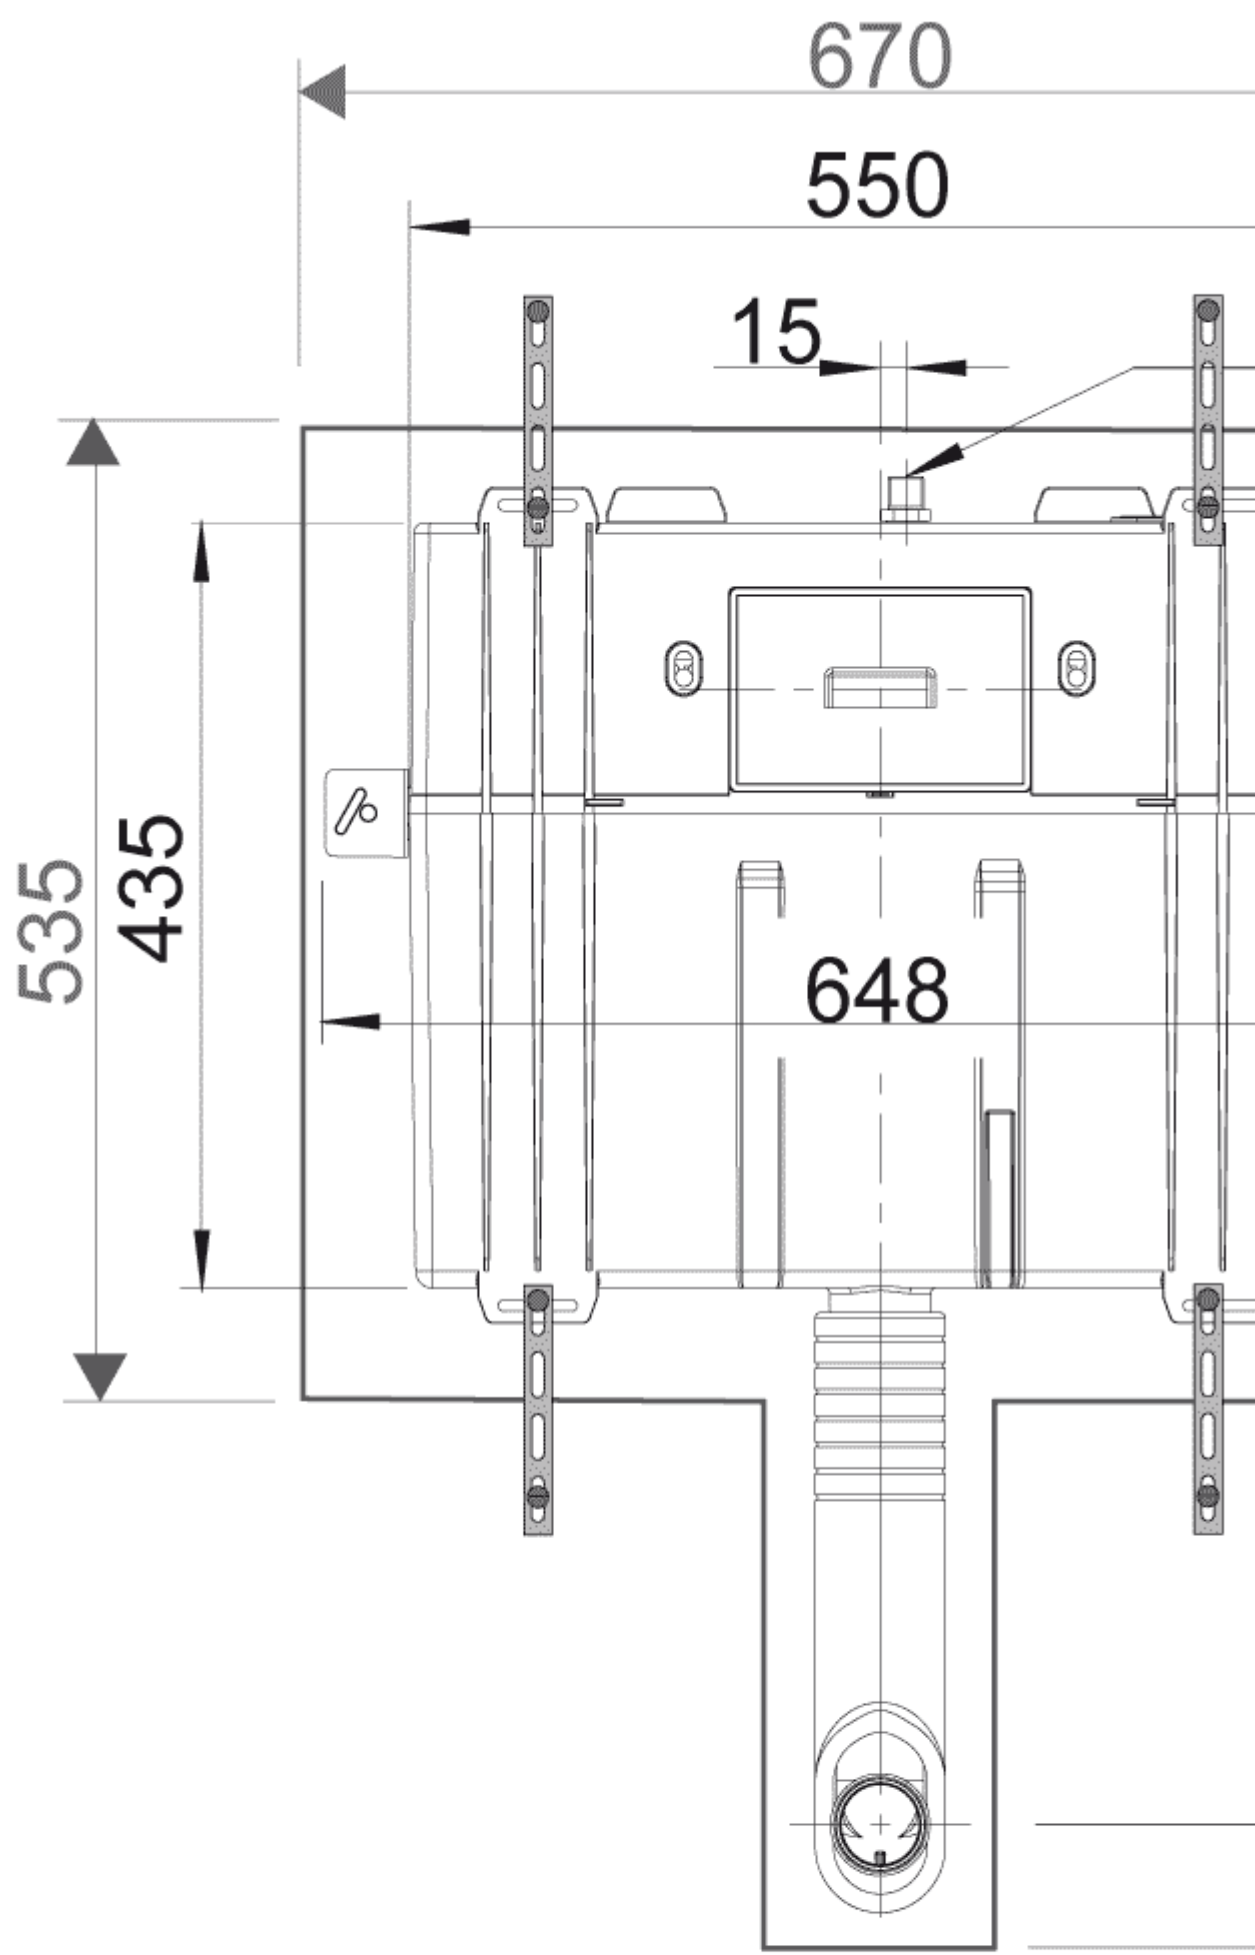

VICONNECT INSTALLATION SYSTEMS CONCEALED CISTERN COMPACT

PRODUCT INFORMATION

Article title	Villeroy & Boch ViConnect installation systems Concealed cistern Compact, for Brick-wall construction, 648 x 825 x 80 mm
Article number	92248200
Assembly / Assembly type	Brick-wall construction
Assembly instructions	protection box for access opening can be cut to size, Easy connection to flush plate via flexible cables with bayonet joint
Scope of delivery	1 x cistern , 1 x installation kit
Length in mm	80
Width in mm	648
Height in mm	825
Collection	ViConnect installation systems
Material	Plastic
Activation / Flush	front-operated, button function transmitted to drain fitting via flexible cables, connection to flush plate via bayonet joint

TECHNICAL DRAWINGS

92248200

92248200