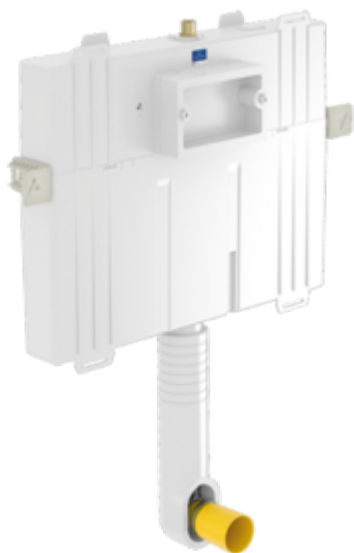

VICONNECT INSTALLATION SYSTEMS CONCEALED CISTERN COMPACT

PRODUCT INFORMATION

Article title	Villeroy & Boch ViConnect installation systems Concealed cistern Compact, for Brick-wall construction, 648 x 825 x 80 mm
Article number	92248200
Assembly / Assembly type	Brick-wall construction
Assembly instructions	protection box for access opening can be cut to size, Easy connection to flush plate via flexible cables with bayonet joint
Scope of delivery	1 x cistern , 1 x installation kit
Length in mm	80
Width in mm	648
Height in mm	825
Collection	ViConnect installation systems
Material	Plastic
Activation / Flush	front-operated, button function transmitted to drain fitting via flexible cables, connection to flush plate via bayonet joint