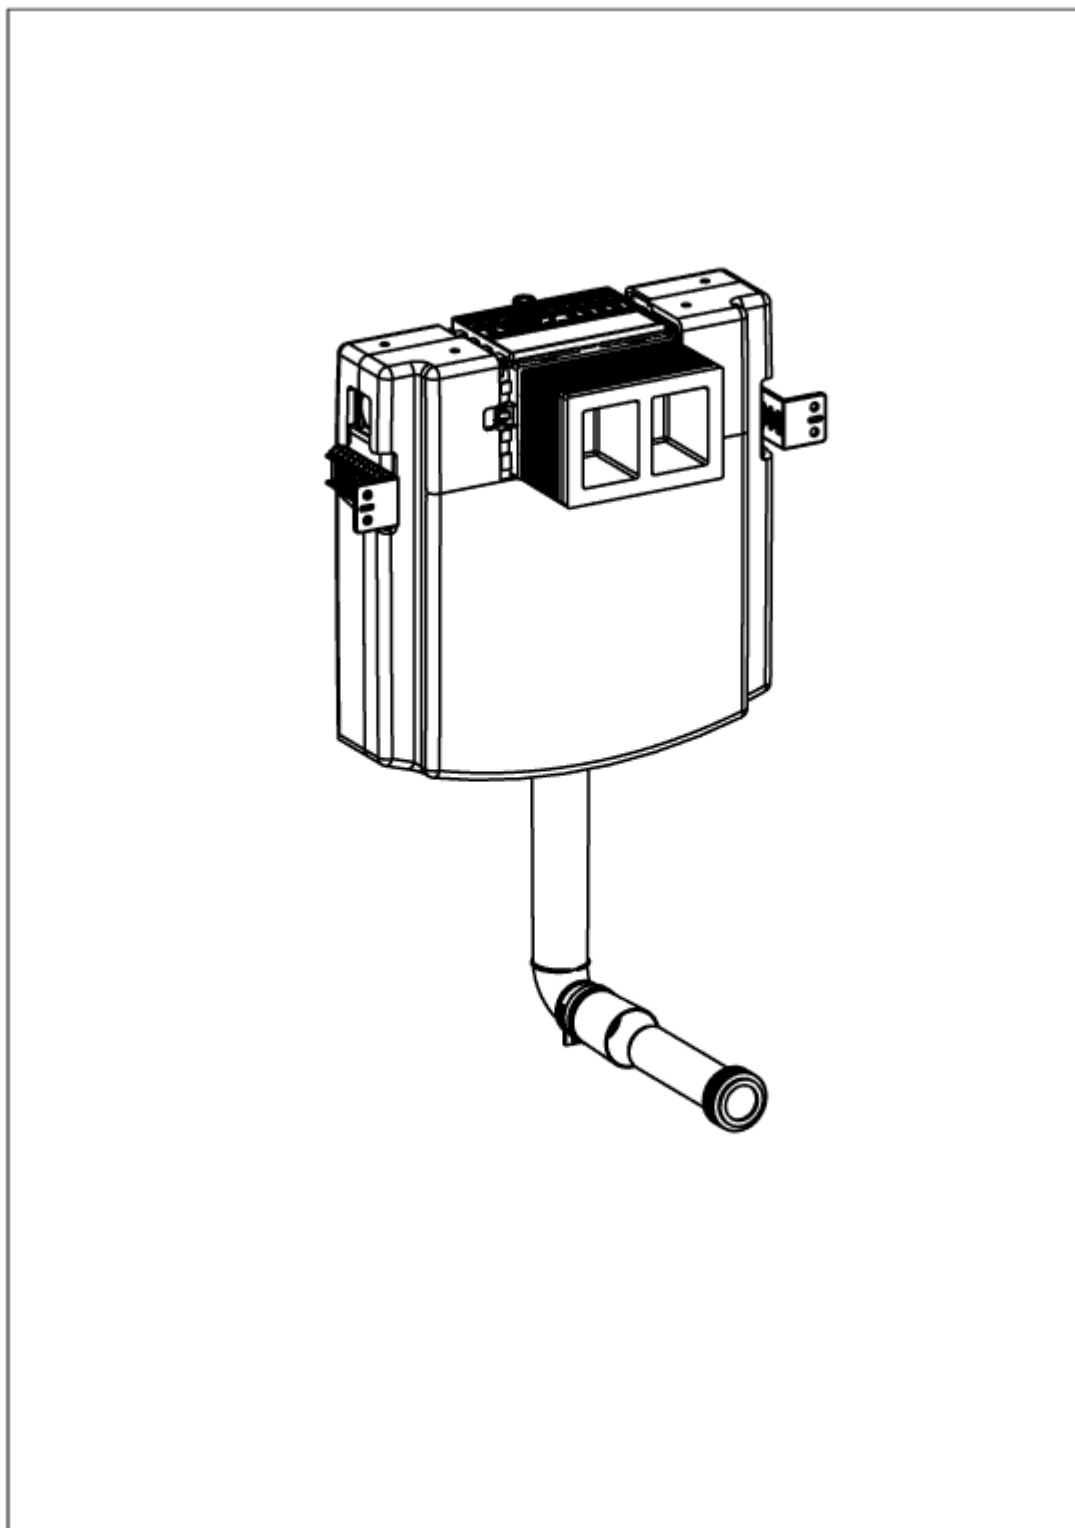

VICONNECT INSTALLATION SYSTEMS CONCEALED CISTERN

PRODUCT INFORMATION

Article title	Villeroy & Boch ViConnect installation systems Concealed cistern, for Brick-wall construction, 528 x 695 x 125 mm
Article number	92093200
Assembly / Assembly type	Brick-wall construction
Assembly instructions	Easy connection to flush plate via flexible cables with bayonet joint
Scope of delivery	1 x cistern , 1 x installation kit
Length in mm	125
Width in mm	528
Height in mm	695
Collection	ViConnect installation systems
Material	Plastic

TECHNICAL DRAWINGS

92093200

92093200