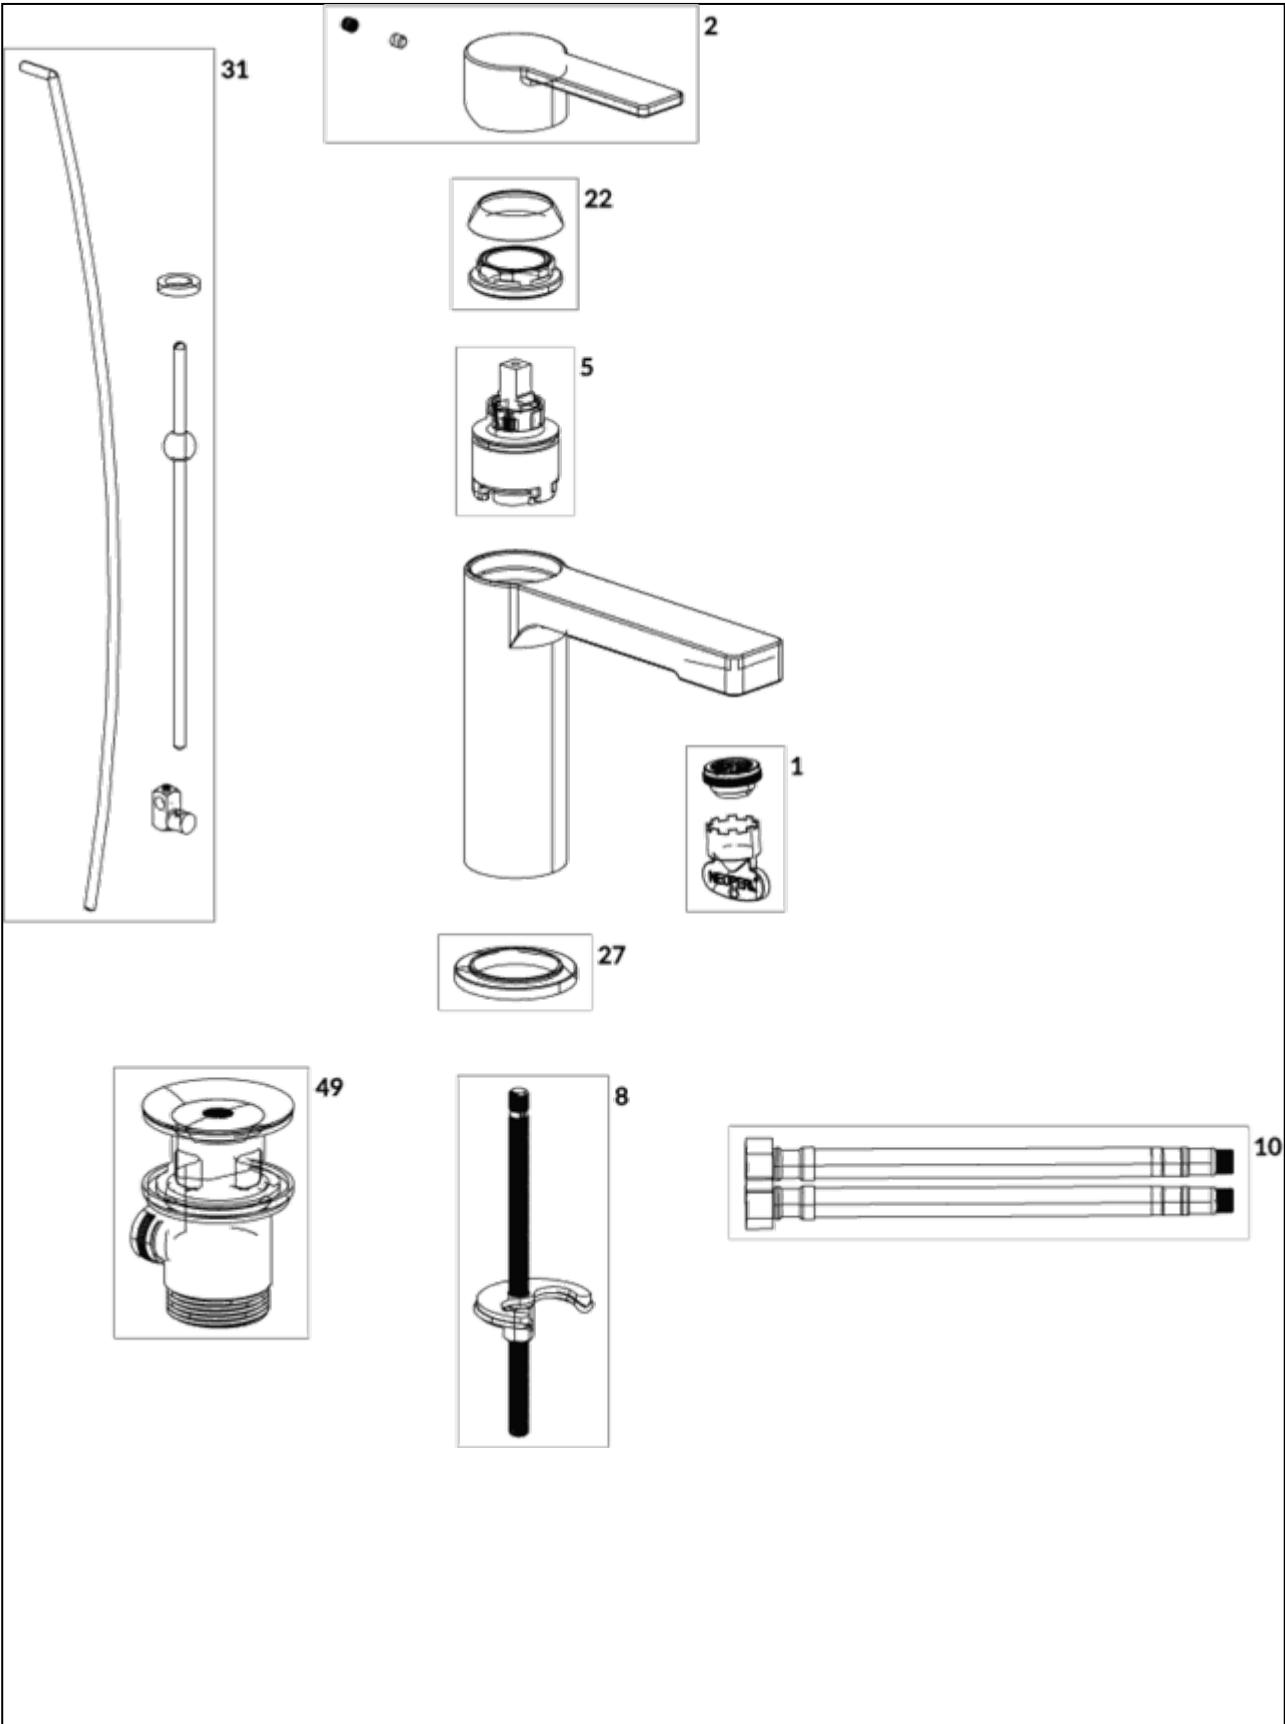

BASIN MIXERS ARCHITECTURA

PRODUCT INFORMATION

Article title	Villeroy & Boch Architectura Single-lever basin mixer with draw bar outlet fitting, Chrome
Article number	TVW10300400061
Assembly / Assembly type	Deck-mounted
Scope of delivery	1 x tap fitting , 1 x aerator key 1 x outlet fitting 1 x fastening 2 x connecting hoses 1 x installation instructions
Length in mm	161
Width in mm	42
Height in mm	164
Collection	Architectura
Weight in kg	1.498
Material	Brass
Surface	glossy
Colour name	Chrome
EAN number	4062373691359
Model number	TVW103004000
Air plus	An aerator enriches the water with air for a particularly soft, water-saving jet
Easy clean	Longer service life: optimum limescale removal by simply rubbing nozzles and aerators clean
Aqua smart	Sustainable, limited water flow: saving water without sacrificing on performance
Tap smartpressure	Constant water flow rate for washbasin mixers regardless of pressure fluctuations in the piping system
Length of spout in mm	124
Material	Brass
Volume	6,552
Angle jet regulator	5
Cartridge	Cartridge with ceramic discs
Swivel aerator	No
Thermostat	No
Cool Tap	No
Spray types	Comfort jet

COLOURS

Colour	Description	Article number	EAN
	Chrome	TVW10300400061	4062373691359

CHARACTERISTICS

An aerator enriches the water with air for a particularly soft, water-saving jet

Sustainable, limited water flow: saving water without sacrificing on performance

Longer service life: optimum limescale removal by simply rubbing nozzles and aerators clean

Constant water flow rate for washbasin mixers regardless of pressure fluctuations in the piping system

TECHNICAL DRAWINGS

TVW103004000

FLOW CHART

EXPLOSION DRAWINGS

BILL OF MATERIALS

No.	Article No.	Description	Quantity
1	TVP00000513000	Aerator set	1
2	TVP10400500061	Handle set	1
5	TVP00000105000	Cartridge	1
8	TVP00000601000	Fastening set	1
10	TVP00000702000	Connecting hoses	1
49	TVP00000201061	Waste system	1