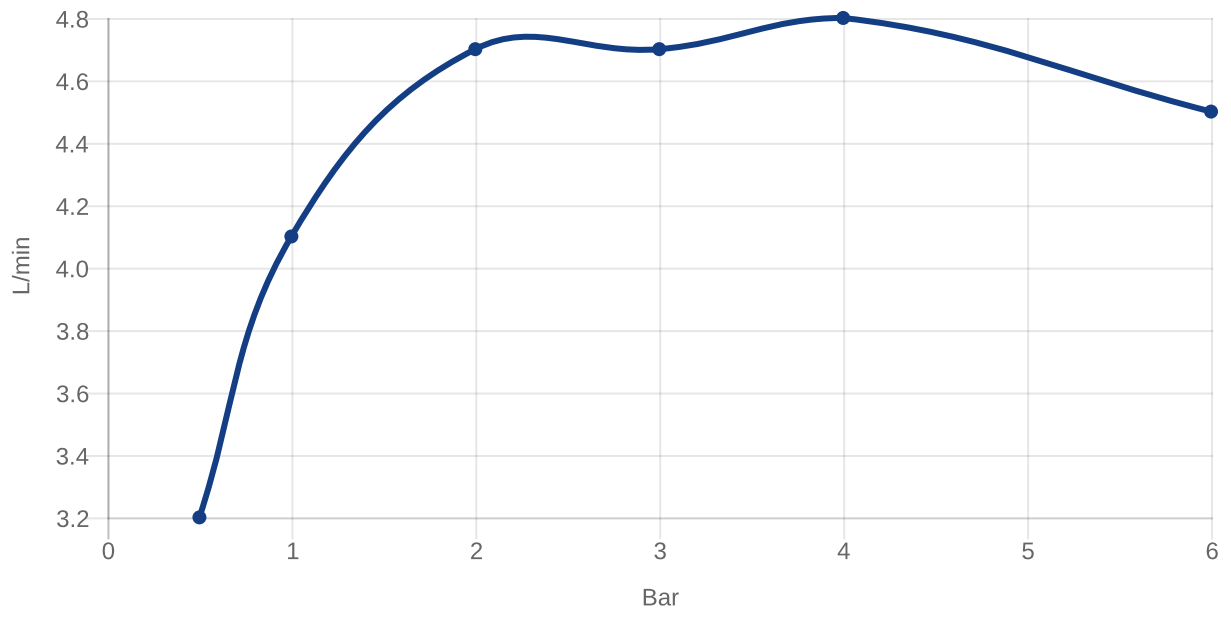

BASIN MIXERS ARCHITECTURA

PRODUCT INFORMATION

Article title	Villeroy & Boch Architectura Single-lever basin mixer with draw bar outlet fitting, Chrome
Article number	TVW10300400061
Assembly / Assembly type	Deck-mounted
Scope of delivery	1 x tap fitting , 1 x aerator key 1 x outlet fitting 1 x fastening 2 x connecting hoses 1 x installation instructions
Length in mm	161
Width in mm	42
Height in mm	164
Collection	Architectura
Weight in kg	1.498
Material	Brass
Surface	glossy
Colour name	Chrome
EAN number	4062373691359
Model number	TVW103004000
Air plus	An aerator enriches the water with air for a particularly soft, water-saving jet
Easy clean	Longer service life: optimum limescale removal by simply rubbing nozzles and aerators clean
Aqua smart	Sustainable, limited water flow: saving water without sacrificing on performance
Tap smartpressure	Constant water flow rate for washbasin mixers regardless of pressure fluctuations in the piping system
Length of spout in mm	124
Material	Brass
Volume	6,552
Angle jet regulator	5
Cartridge	Cartridge with ceramic discs
Swivel aerator	No
Thermostat	No
Cool Tap	No
Spray types	Comfort jet

COLOURS

Colour	Description	Article number	EAN
	Chrome	TVW10300400061	4062373691359

CHARACTERISTICS

An aerator enriches the water with air for a particularly soft, water-saving jet

Sustainable, limited water flow: saving water without sacrificing on performance

Longer service life: optimum limescale removal by simply rubbing nozzles and aerators clean

Constant water flow rate for washbasin mixers regardless of pressure fluctuations in the piping system

TECHNICAL DRAWINGS

TVW103004000

FLOW CHART

EXPLOSION DRAWINGS

BILL OF MATERIALS

No.	Article No.	Description	Quantity
1	TVP00000513000	Aerator set	1
2	TVP10400500061	Handle set	1
5	TVP00000105000	Cartridge	1
8	TVP00000601000	Fastening set	1
10	TVP00000702000	Connecting hoses	1
49	TVP00000201061	Waste system	1