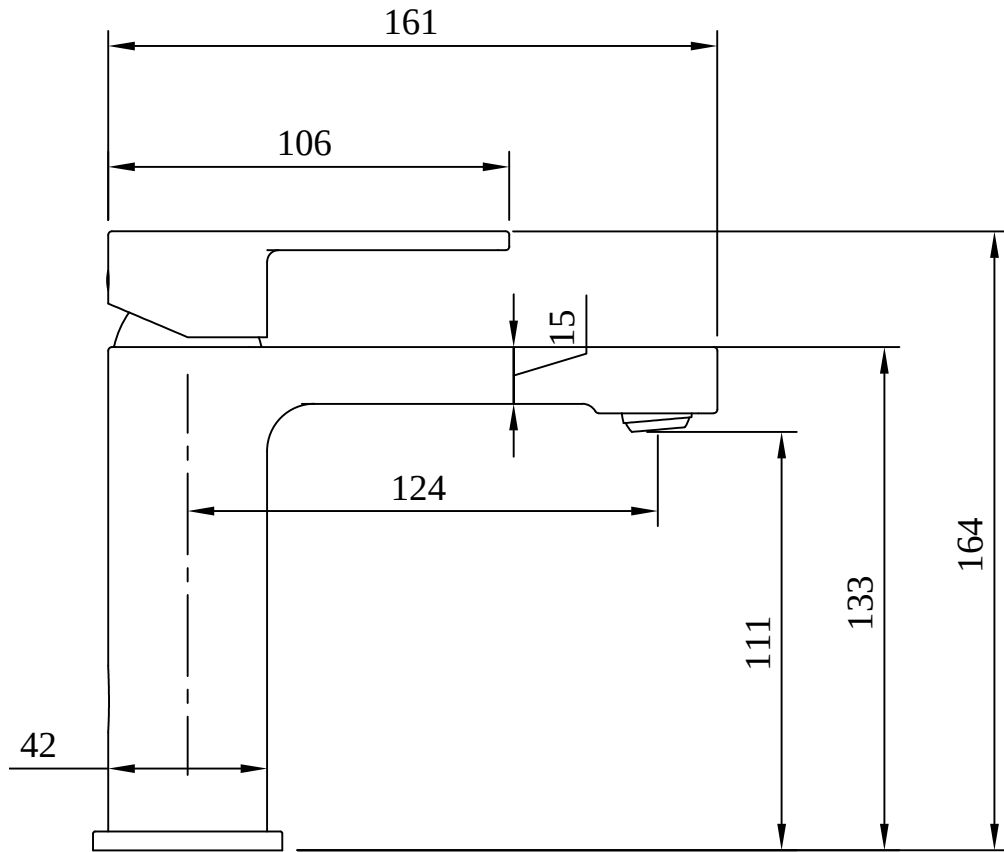

BASIN MIXERS ARCHITECTURA

PRODUCT INFORMATION

Article title	Villeroy & Boch Architectura Single-lever basin mixer with draw bar outlet fitting, Chrome
Article number	TVW10300400061
Assembly / Assembly type	Deck-mounted
Scope of delivery	1 x tap fitting , 1 x aerator key 1 x outlet fitting 1 x fastening 2 x connecting hoses 1 x installation instructions
Length in mm	161
Width in mm	42
Height in mm	164
Collection	Architectura
Weight in kg	1.498
Material	Brass
Surface	glossy
Colour name	Chrome
EAN number	4062373691359
Model number	TVW103004000
Air plus	An aerator enriches the water with air for a particularly soft, water-saving jet
Easy clean	Longer service life: optimum limescale removal by simply rubbing nozzles and aerators clean
Aqua smart	Sustainable, limited water flow: saving water without sacrificing on performance
Tap smartpressure	Constant water flow rate for washbasin mixers regardless of pressure fluctuations in the piping system
Length of spout in mm	124
Material	Brass
Volume	6,552
Angle jet regulator	5
Cartridge	Cartridge with ceramic discs
Swivel aerator	No
Thermostat	No
Cool Tap	No
Spray types	Comfort jet

COLOURS

Colour	Description	Article number	EAN
	Chrome	TVW10300400061	4062373691359

CHARACTERISTICS

An aerator enriches the water with air for a particularly soft, water-saving jet

Sustainable, limited water flow: saving water without sacrificing on performance

Longer service life: optimum limescale removal by simply rubbing nozzles and aerators clean

Constant water flow rate for washbasin mixers regardless of pressure fluctuations in the piping system

TECHNICAL DRAWINGS

TVW103004000

FLOW CHART

EXPLOSION DRAWINGS

BILL OF MATERIALS

No.	Article No.	Description	Quantity
1	TVP00000513000	Aerator set	1
2	TVP10400500061	Handle set	1
5	TVP00000105000	Cartridge	1
8	TVP00000601000	Fastening set	1
10	TVP00000702000	Connecting hoses	1
49	TVP00000201061	Waste system	1