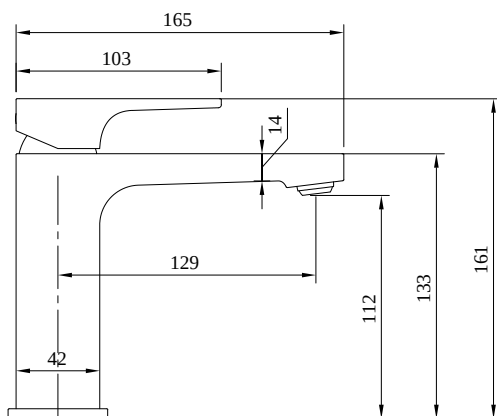

BASIN MIXERS ARCHITECTURA SQUARE

PRODUCT INFORMATION

Article title	Villeroy & Boch Architectura Square Single-lever basin mixer with draw bar outlet fitting, Chrome
Article number	TVW12500100061
Assembly / Assembly type	Deck-mounted
Scope of delivery	1 x tap fitting , 1 x aerator key 1 x outlet fitting 1 x fastening 2 x connecting hoses 1 x installation instructions
Length in mm	165
Width in mm	50
Height in mm	161
Collection	Architectura Square
Weight in kg	1.68
Material	Brass
Surface	glossy
Colour name	Chrome
EAN number	4062373755631
Model number	TVW125001000
Air plus	An aerator enriches the water with air for a particularly soft, water-saving jet
Easy clean	Longer service life: optimum limescale removal by simply rubbing nozzles and aerators clean
Aqua smart	Sustainable, limited water flow: saving water without sacrificing on performance
Tap smartpressure	Constant water flow rate for washbasin mixers regardless of pressure fluctuations in the piping system
Length of spout in mm	130
Material	Brass
Volume	6,669
Angle jet regulator	7
Cartridge	Cartridge with ceramic discs
Handle position	Top
Number of tap holes	1
Swivel aerator	No
Water regulation	Water temperature is regulated 45° to each side
Thermostat	No
Cool Tap	No
Spray types	Comfort jet

COLOURS

Colour	Description	Article number	EAN
	Chrome	TVW12500100061	4062373755631

CHARACTERISTICS

An aerator enriches the water with air for a particularly soft, water-saving jet

Sustainable, limited water flow: saving water without sacrificing on performance

TVW125001000

FLOW CHART

EXPLOSION DRAWINGS

BILL OF MATERIALS

No.	Article No.	Description	Quantity
1	TVP00000513000	Aerator set	1
2	TVP12500100061	Handle set	1
5	TVP00000105000	Cartridge	1
8	TVP00000601000	Fastening set	1
10	TVP00000702000	Connecting hoses	1
27	TVP12500200061	Base ring	1
49	TVP00000201061	Waste system	1