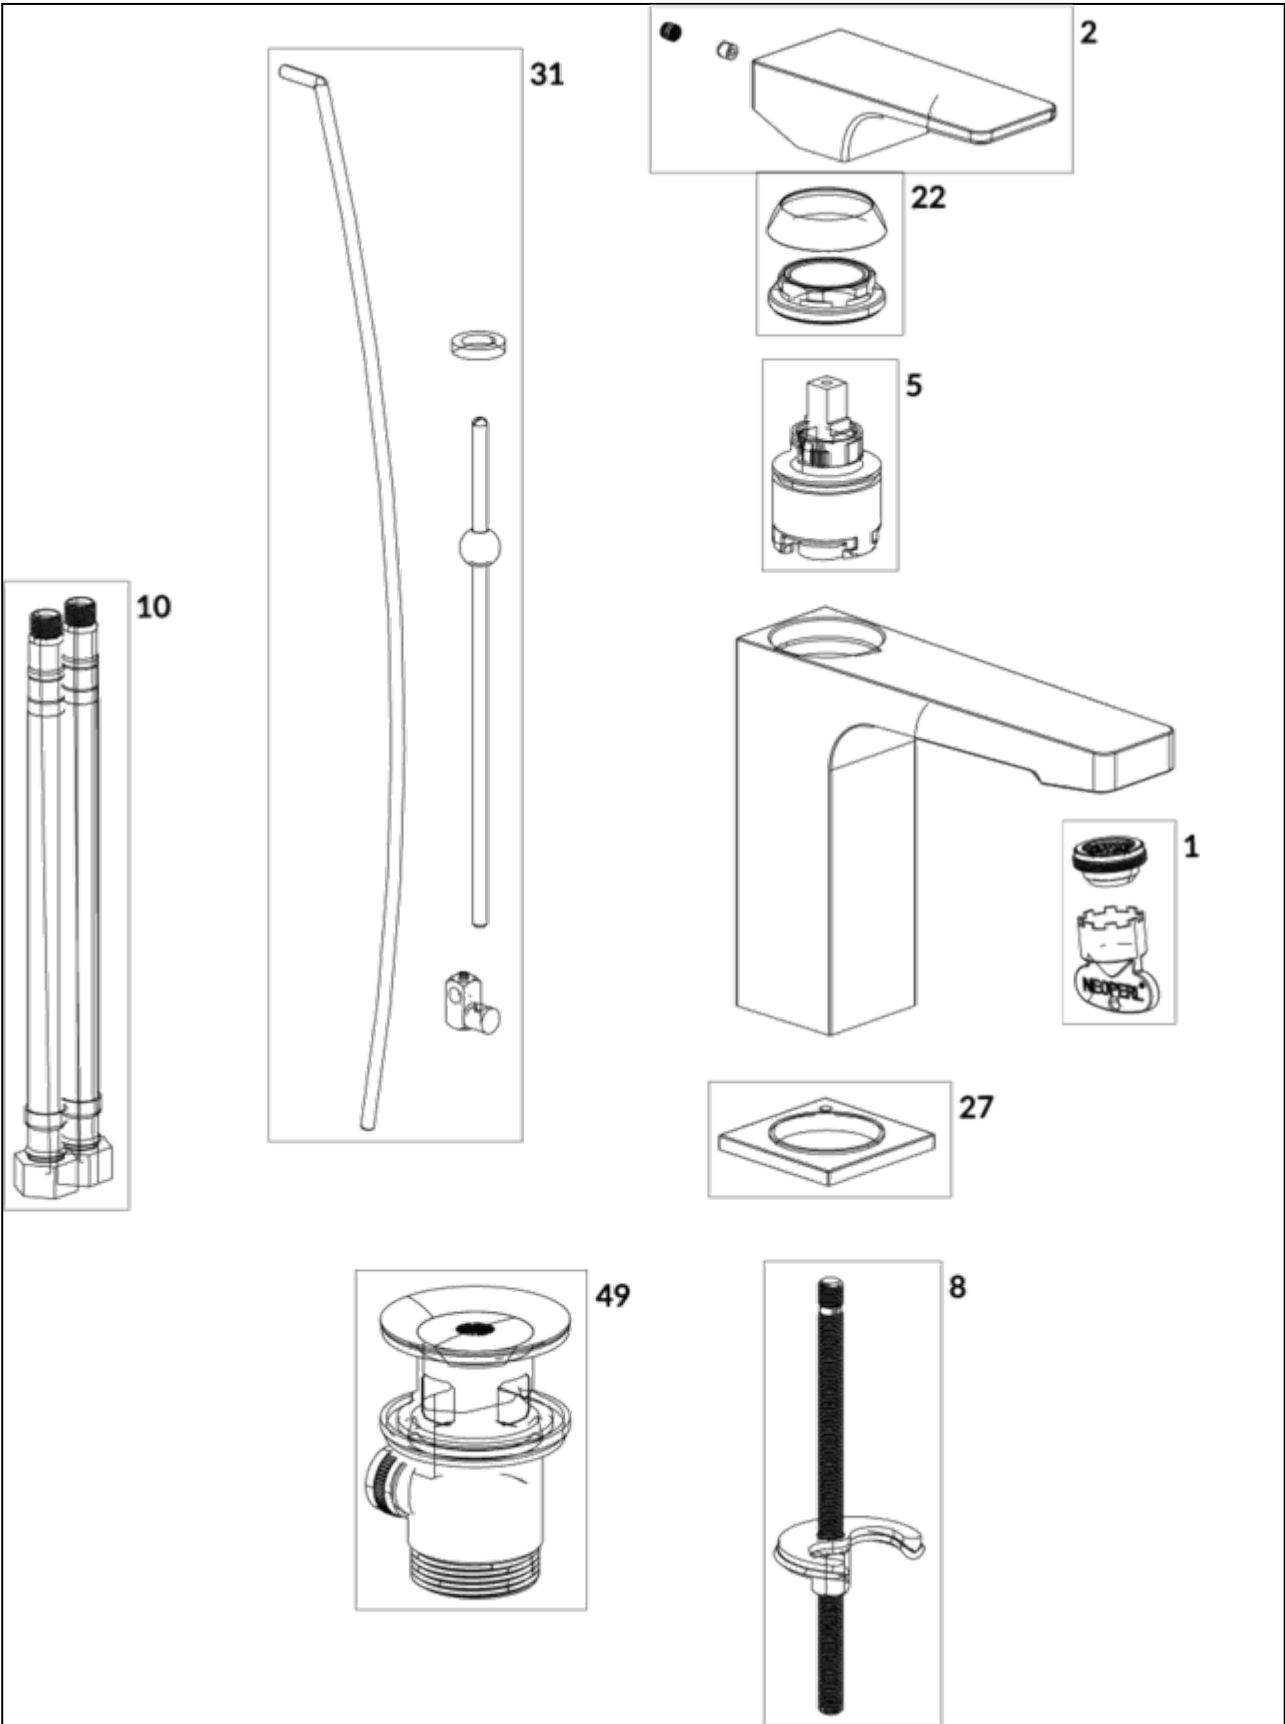

BASIN MIXERS ARCHITECTURA SQUARE

PRODUCT INFORMATION

Article title	Villeroy & Boch Architectura Square Single-lever basin mixer with draw bar outlet fitting, Chrome
Article number	TVW12500100061
Assembly / Assembly type	Deck-mounted
Scope of delivery	1 x tap fitting , 1 x aerator key 1 x outlet fitting 1 x fastening 2 x connecting hoses 1 x installation instructions
Length in mm	165
Width in mm	50
Height in mm	161
Collection	Architectura Square
Weight in kg	1.68
Material	Brass
Surface	glossy
Colour name	Chrome
EAN number	4062373755631
Model number	TVW125001000
Air plus	An aerator enriches the water with air for a particularly soft, water-saving jet
Easy clean	Longer service life: optimum limescale removal by simply rubbing nozzles and aerators clean
Aqua smart	Sustainable, limited water flow: saving water without sacrificing on performance
Tap smartpressure	Constant water flow rate for washbasin mixers regardless of pressure fluctuations in the piping system
Length of spout in mm	130
Material	Brass
Volume	6,669
Angle jet regulator	7
Cartridge	Cartridge with ceramic discs
Handle position	Top
Number of tap holes	1
Swivel aerator	No
Water regulation	Water temperature is regulated 45° to each side
Thermostat	No
Cool Tap	No
Spray types	Comfort jet

COLOURS

Colour	Description	Article number	EAN
	Chrome	TVW12500100061	4062373755631

CHARACTERISTICS

An aerator enriches the water with air for a particularly soft, water-saving jet

Sustainable, limited water flow: saving water without sacrificing on performance

TVW125001000

FLOW CHART

EXPLOSION DRAWINGS

BILL OF MATERIALS

No.	Article No.	Description	Quantity
1	TVP00000513000	Aerator set	1
2	TVP12500100061	Handle set	1
5	TVP00000105000	Cartridge	1
8	TVP00000601000	Fastening set	1
10	TVP00000702000	Connecting hoses	1
27	TVP12500200061	Base ring	1
49	TVP00000201061	Waste system	1