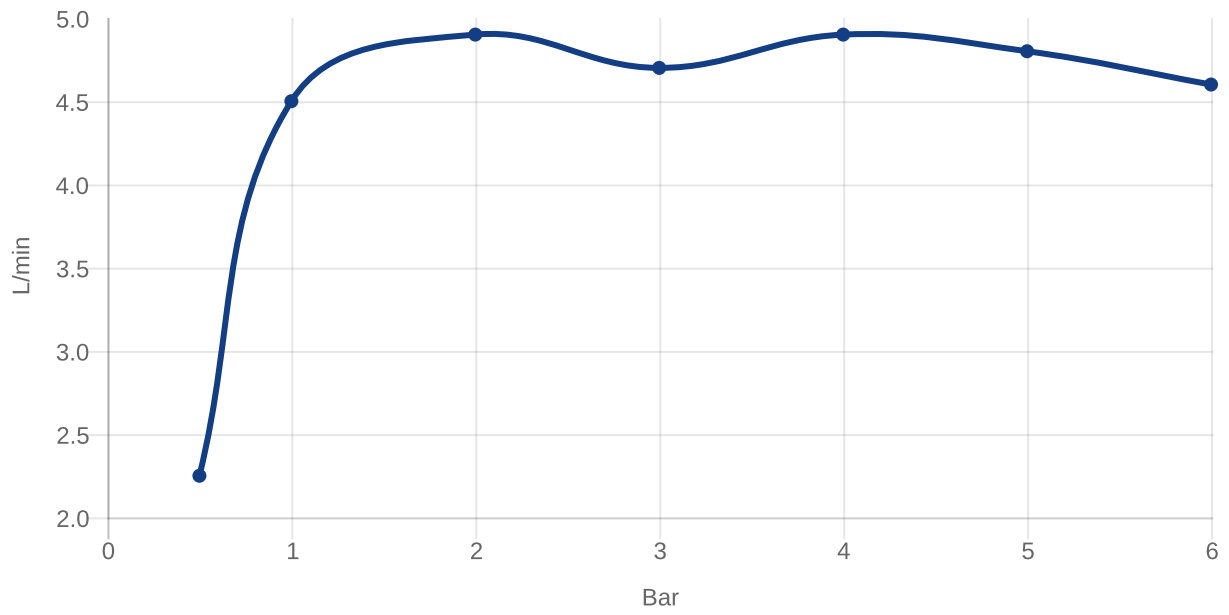

BASIN MIXERS ARCHITECTURA SQUARE

PRODUCT INFORMATION

Article title	Villeroy & Boch Architectura Square Single-lever basin mixer with draw bar outlet fitting, Chrome
Article number	TVW12500100061
Assembly / Assembly type	Deck-mounted
Scope of delivery	1 x tap fitting , 1 x aerator key 1 x outlet fitting 1 x fastening 2 x connecting hoses 1 x installation instructions
Length in mm	165
Width in mm	50
Height in mm	161
Collection	Architectura Square
Weight in kg	1.68
Material	Brass
Surface	glossy
Colour name	Chrome
EAN number	4062373755631
Model number	TVW125001000
Air plus	An aerator enriches the water with air for a particularly soft, water-saving jet
Easy clean	Longer service life: optimum limescale removal by simply rubbing nozzles and aerators clean
Aqua smart	Sustainable, limited water flow: saving water without sacrificing on performance
Tap smartpressure	Constant water flow rate for washbasin mixers regardless of pressure fluctuations in the piping system
Length of spout in mm	130
Material	Brass
Volume	6,669
Angle jet regulator	7
Cartridge	Cartridge with ceramic discs
Handle position	Top
Number of tap holes	1
Swivel aerator	No
Water regulation	Water temperature is regulated 45° to each side
Thermostat	No
Cool Tap	No
Spray types	Comfort jet

Longer service life: optimum limescale removal by simply rubbing nozzles and aerators clean

Constant water flow rate for washbasin mixers regardless of pressure fluctuations in the piping system

TECHNICAL DRAWINGS

TVW125001000

FLOW CHART

EXPLOSION DRAWINGS

BILL OF MATERIALS

No.	Article No.	Description	Quantity
1	TVP00000513000	Aerator set	1
2	TVP12500100061	Handle set	1
5	TVP00000105000	Cartridge	1
8	TVP00000601000	Fastening set	1
10	TVP00000702000	Connecting hoses	1
27	TVP12500200061	Base ring	1
49	TVP00000201061	Waste system	1