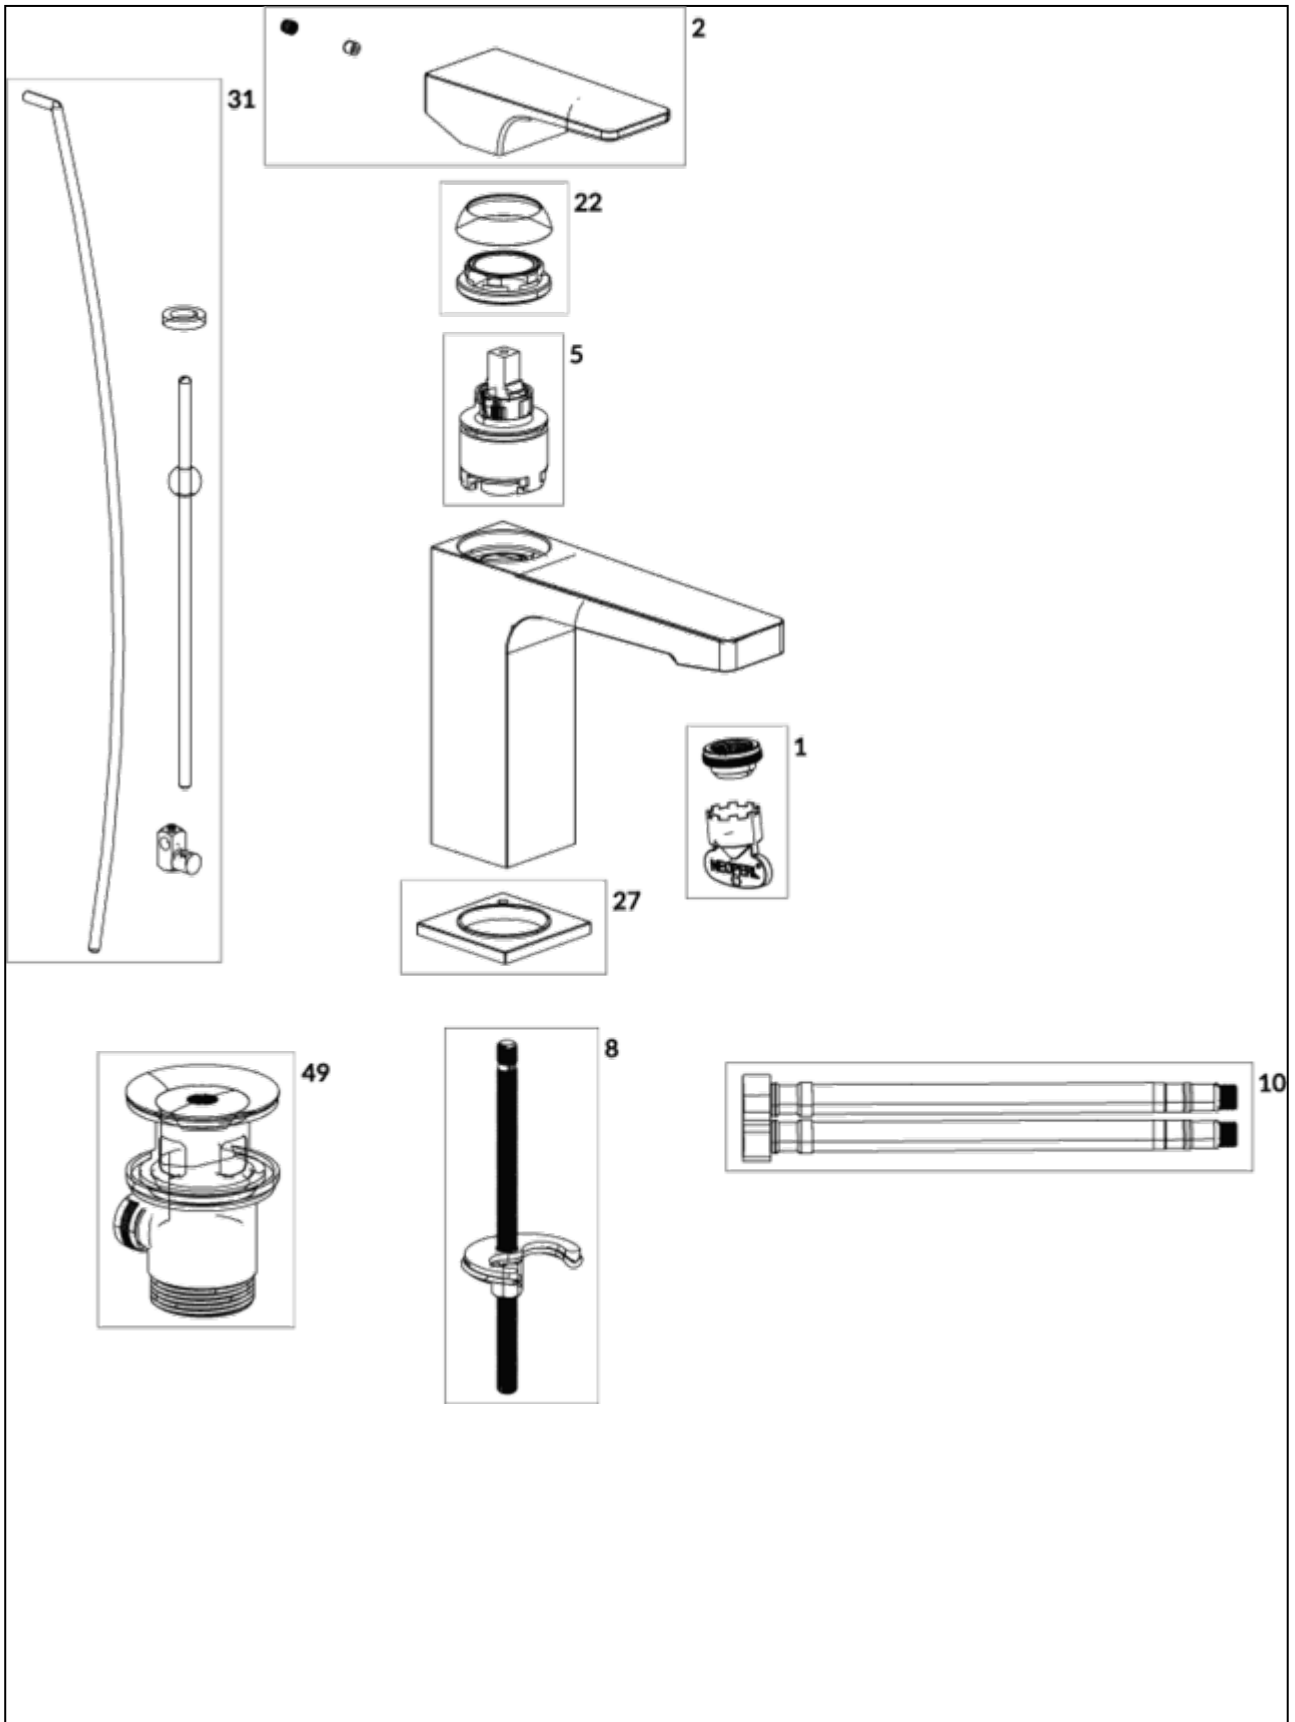

BASIN MIXERS ARCHITECTURA SQUARE

PRODUCT INFORMATION

Article title	Villeroy & Boch Architectura Square Single-lever basin mixer without waste, Chrome
Article number	TVW12500400061
Assembly / Assembly type	Deck-mounted
Scope of delivery	1 x tap fitting , 1 x fastening 1 x installation instructions
Length in mm	165
Width in mm	50
Height in mm	161
Collection	Architectura Square
Weight in kg	1.424
Material	Brass
Surface	glossy
Colour name	Chrome
EAN number	4062373761533
Model number	TVW125004000
Air plus	An aerator enriches the water with air for a particularly soft, water-saving jet
Easy clean	Longer service life: optimum limescale removal by simply rubbing nozzles and aerators clean
Aqua smart	Sustainable, limited water flow: saving water without sacrificing on performance
Tap smartpressure	Constant water flow rate for washbasin mixers regardless of pressure fluctuations in the piping system
Length of spout in mm	130
Material	Brass
Cartridge	Cartridge with ceramic discs
Swivel aerator	No
Thermostat	No
Cool Tap	No
Spray types	Comfort jet

COLOURS

Colour	Description	Article number	EAN
	Chrome	TVW12500400061	4062373761533

CHARACTERISTICS

An aerator enriches the water with air for a particularly soft, water-saving jet

Sustainable, limited water flow: saving water without sacrificing on performance

Longer service life: optimum limescale removal by simply rubbing nozzles and aerators clean

Constant water flow rate for washbasin mixers regardless of pressure fluctuations in the piping system

TECHNICAL DRAWINGS

TVW125004000

FLOW CHART

EXPLOSION DRAWINGS

BILL OF MATERIALS

No.	Article No.	Description	Quantity
1	TVP00000513000	Aerator set	1
2	TVP12500100061	Handle set	1
5	TVP00000105000	Cartridge	1
8	TVP00000601000	Fastening set	1
10	TVP00000702000	Connecting hoses	1
27	TVP12500200061	Base ring	1