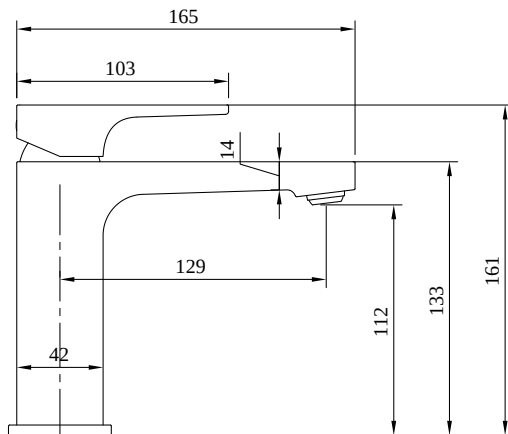

BASIN MIXERS ARCHITECTURA SQUARE

PRODUCT INFORMATION

Article title	Villeroy & Boch Architectura Square Single-lever basin mixer without waste, Chrome
Article number	TVW12500400061
Assembly / Assembly type	Deck-mounted
Scope of delivery	1 x tap fitting , 1 x fastening 1 x installation instructions
Length in mm	165
Width in mm	50
Height in mm	161
Collection	Architectura Square
Weight in kg	1.424
Material	Brass
Surface	glossy
Colour name	Chrome
EAN number	4062373761533
Model number	TVW125004000
Air plus	An aerator enriches the water with air for a particularly soft, water-saving jet
Easy clean	Longer service life: optimum limescale removal by simply rubbing nozzles and aerators clean
Aqua smart	Sustainable, limited water flow: saving water without sacrificing on performance
Tap smartpressure	Constant water flow rate for washbasin mixers regardless of pressure fluctuations in the piping system
Length of spout in mm	130
Material	Brass
Cartridge	Cartridge with ceramic discs
Swivel aerator	No
Thermostat	No
Cool Tap	No
Spray types	Comfort jet

COLOURS

Colour	Description	Article number	EAN
	Chrome	TVW12500400061	4062373761533

CHARACTERISTICS

An aerator enriches the water with air for a particularly soft, water-saving jet

Sustainable, limited water flow: saving water without sacrificing on performance

Longer service life: optimum limescale removal by simply rubbing nozzles and aerators clean

Constant water flow rate for washbasin mixers regardless of pressure fluctuations in the piping system

TECHNICAL DRAWINGS

TVW125004000

FLOW CHART

EXPLOSION DRAWINGS

BILL OF MATERIALS

No.	Article No.	Description	Quantity
1	TVP00000513000	Aerator set	1
2	TVP12500100061	Handle set	1
5	TVP00000105000	Cartridge	1
8	TVP00000601000	Fastening set	1
10	TVP00000702000	Connecting hoses	1
27	TVP12500200061	Base ring	1