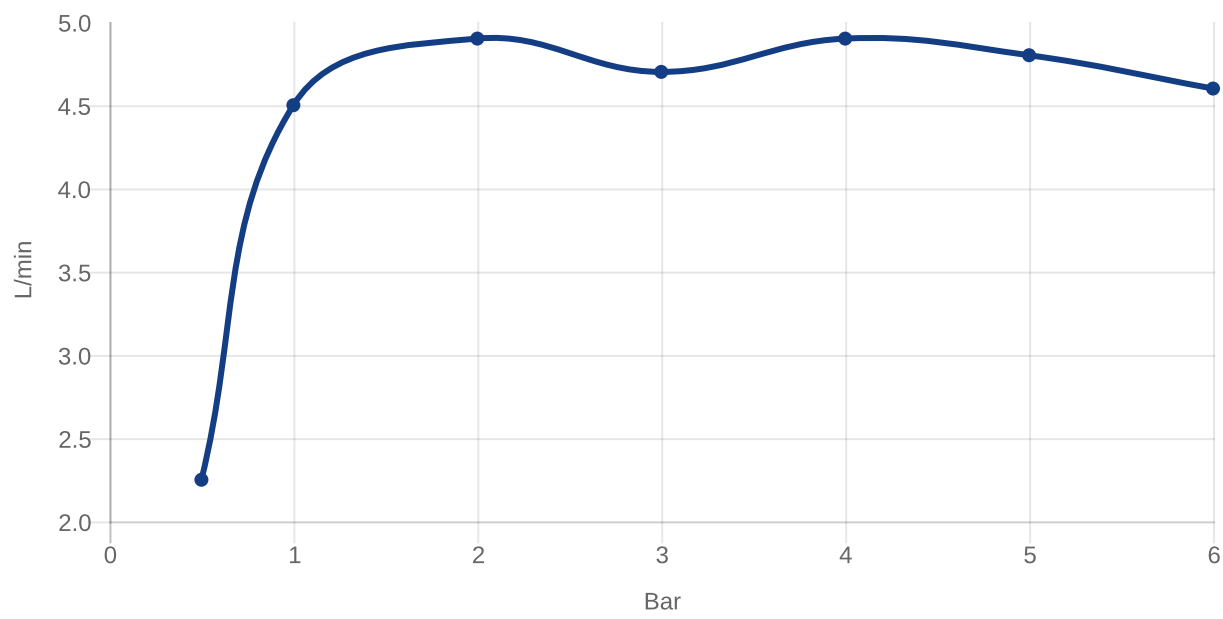

BASIN MIXERS ARCHITECTURA SQUARE

PRODUCT INFORMATION

Article title	Villeroy & Boch Architectura Square Single-lever basin mixer without waste, Chrome
Article number	TVW12500400061
Assembly / Assembly type	Deck-mounted
Scope of delivery	1 x tap fitting , 1 x fastening 1 x installation instructions
Length in mm	165
Width in mm	50
Height in mm	161
Collection	Architectura Square
Weight in kg	1.424
Material	Brass
Surface	glossy
Colour name	Chrome
EAN number	4062373761533
Model number	TVW125004000
Air plus	An aerator enriches the water with air for a particularly soft, water-saving jet
Easy clean	Longer service life: optimum limescale removal by simply rubbing nozzles and aerators clean
Aqua smart	Sustainable, limited water flow: saving water without sacrificing on performance
Tap smartpressure	Constant water flow rate for washbasin mixers regardless of pressure fluctuations in the piping system
Length of spout in mm	130
Material	Brass
Cartridge	Cartridge with ceramic discs
Swivel aerator	No
Thermostat	No
Cool Tap	No
Spray types	Comfort jet

COLOURS

Colour	Description	Article number	EAN
	Chrome	TVW12500400061	4062373761533

CHARACTERISTICS

An aerator enriches the water with air for a particularly soft, water-saving jet

Sustainable, limited water flow: saving water without sacrificing on performance

Longer service life: optimum limescale removal by simply rubbing nozzles and aerators clean

Constant water flow rate for washbasin mixers regardless of pressure fluctuations in the piping system

TECHNICAL DRAWINGS

TVW125004000

FLOW CHART

EXPLOSION DRAWINGS

BILL OF MATERIALS

No.	Article No.	Description	Quantity
1	TVP00000513000	Aerator set	1
2	TVP12500100061	Handle set	1
5	TVP00000105000	Cartridge	1
8	TVP00000601000	Fastening set	1
10	TVP00000702000	Connecting hoses	1
27	TVP12500200061	Base ring	1