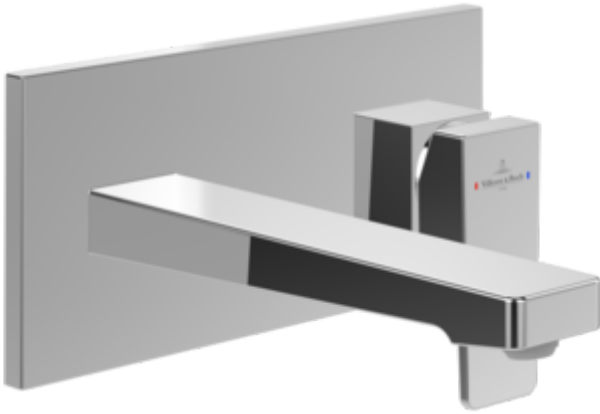

BASIN MIXERS ARCHITECTURA SQUARE

PRODUCT INFORMATION

Article title	Villeroy & Boch Architectura Square Single-lever basin mixer with push-open waste, Chrome
Article number	TVW12500300061
Assembly / Assembly type	wall-mounted
Scope of delivery	1 x tap fitting , 1 x aerator key 1 x outlet fitting 1 x installation instructions
Length in mm	224
Width in mm	230
Height in mm	110
Collection	Architectura Square
Weight in kg	2.86
Material	Brass
Surface	glossy
Colour name	Chrome
EAN number	4062373755655
Model number	TVW125003000
Air plus	An aerator enriches the water with air for a particularly soft, water-saving jet
Easy clean	Longer service life: optimum limescale removal by simply rubbing nozzles and aerators clean
Aqua smart	Sustainable, limited water flow: saving water without sacrificing on performance
Tap smartpressure	Constant water flow rate for washbasin mixers regardless of pressure fluctuations in the piping system
Length of spout in mm	147
Spacing of connection spigots in mm	130
Material	Brass
Volume	6,552
Cartridge	Cartridge with ceramic discs
Swivel aerator	No
Water regulation	Water temperature is regulated 45° to each side
Thermostat	No
Cool Tap	No
Spray types	Comfort jet

COLOURS

Colour	Description	Article number	EAN
	Chrome	TVW12500300061	4062373755655

CHARACTERISTICS

An aerator enriches the water with air for a particularly soft, water-saving jet

Sustainable, limited water flow: saving water without sacrificing on performance

Longer service life: optimum limescale removal by simply rubbing nozzles and aerators clean

Constant water flow rate for washbasin mixers regardless of pressure fluctuations in the piping system

TECHNICAL DRAWINGS