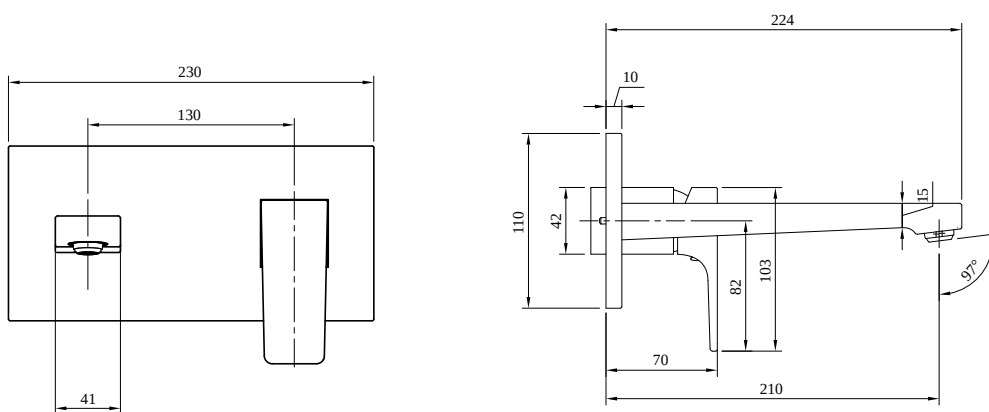

BASIN MIXERS ARCHITECTURA SQUARE

PRODUCT INFORMATION

Article title	Villeroy & Boch Architectura Square Single-lever basin mixer with push-open waste, Chrome
Article number	TVW12500300061
Assembly / Assembly type	wall-mounted
Scope of delivery	1 x tap fitting , 1 x aerator key 1 x outlet fitting 1 x installation instructions
Length in mm	224
Width in mm	230
Height in mm	110
Collection	Architectura Square
Weight in kg	2.86
Material	Brass
Surface	glossy
Colour name	Chrome
EAN number	4062373755655
Model number	TVW125003000
Air plus	An aerator enriches the water with air for a particularly soft, water-saving jet
Easy clean	Longer service life: optimum limescale removal by simply rubbing nozzles and aerators clean
Aqua smart	Sustainable, limited water flow: saving water without sacrificing on performance
Tap smartpressure	Constant water flow rate for washbasin mixers regardless of pressure fluctuations in the piping system
Length of spout in mm	147
Spacing of connection spigots in mm	130
Material	Brass
Volume	6,552
Cartridge	Cartridge with ceramic discs
Swivel aerator	No
Water regulation	Water temperature is regulated 45° to each side
Thermostat	No
Cool Tap	No
Spray types	Comfort jet

COLOURS

Colour	Description	Article number	EAN
	Chrome	TVW12500300061	4062373755655

CHARACTERISTICS

An aerator enriches the water with air for a particularly soft, water-saving jet

Sustainable, limited water flow: saving water without sacrificing on performance

TVW125003000

FLOW CHART

EXPLOSION DRAWINGS

BILL OF MATERIALS

No.	Article No.	Description	Quantity
1	TVP00000513000	Aerator set	1
2	TVP12500100061	Handle set	1
5	TVP00000102000	Cartridge	1
49	TVP00000301061	Push-Open waste	1