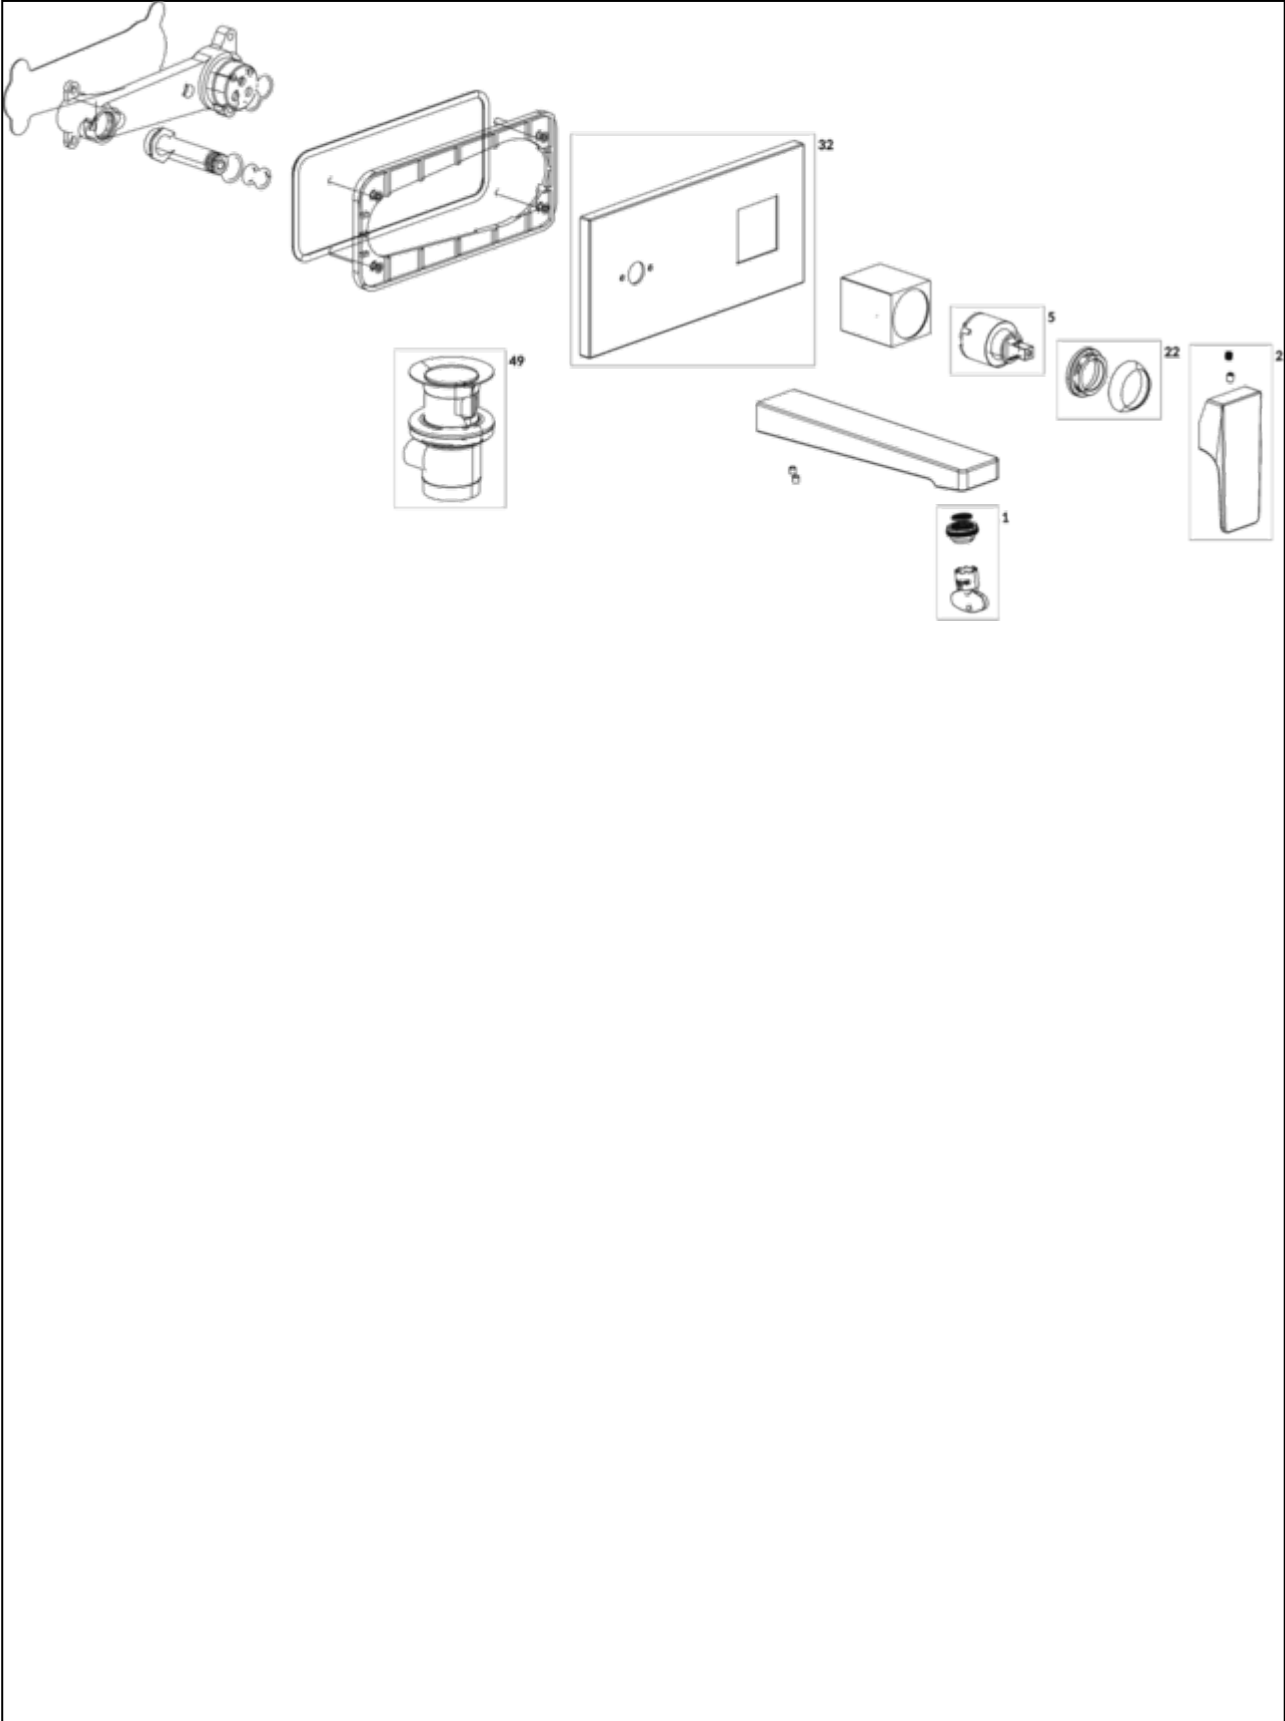

BASIN MIXERS ARCHITECTURA SQUARE

PRODUCT INFORMATION

Article title	Villeroy & Boch Architectura Square Single-lever basin mixer with push-open waste, Chrome
Article number	TVW12500300061
Assembly / Assembly type	wall-mounted
Scope of delivery	1 x tap fitting , 1 x aerator key 1 x outlet fitting 1 x installation instructions
Length in mm	224
Width in mm	230
Height in mm	110
Collection	Architectura Square
Weight in kg	2.86
Material	Brass
Surface	glossy
Colour name	Chrome
EAN number	4062373755655
Model number	TVW125003000
Air plus	An aerator enriches the water with air for a particularly soft, water-saving jet
Easy clean	Longer service life: optimum limescale removal by simply rubbing nozzles and aerators clean
Aqua smart	Sustainable, limited water flow: saving water without sacrificing on performance
Tap smartpressure	Constant water flow rate for washbasin mixers regardless of pressure fluctuations in the piping system
Length of spout in mm	147
Spacing of connection spigots in mm	130
Material	Brass
Volume	6,552
Cartridge	Cartridge with ceramic discs
Swivel aerator	No
Water regulation	Water temperature is regulated 45° to each side
Thermostat	No
Cool Tap	No
Spray types	Comfort jet

COLOURS

Colour	Description	Article number	EAN
	Chrome	TVW12500300061	4062373755655

CHARACTERISTICS

An aerator enriches the water with air for a particularly soft, water-saving jet

Sustainable, limited water flow: saving water without sacrificing on performance

Longer service life: optimum limescale removal by simply rubbing nozzles and aerators clean

Constant water flow rate for washbasin mixers regardless of pressure fluctuations in the piping system

TECHNICAL DRAWINGS

TVW125003000

FLOW CHART

EXPLOSION DRAWINGS

BILL OF MATERIALS

No.	Article No.	Description	Quantity
1	TVP00000513000	Aerator set	1
2	TVP12500100061	Handle set	1
5	TVP00000102000	Cartridge	1
49	TVP00000301061	Push-Open waste	1