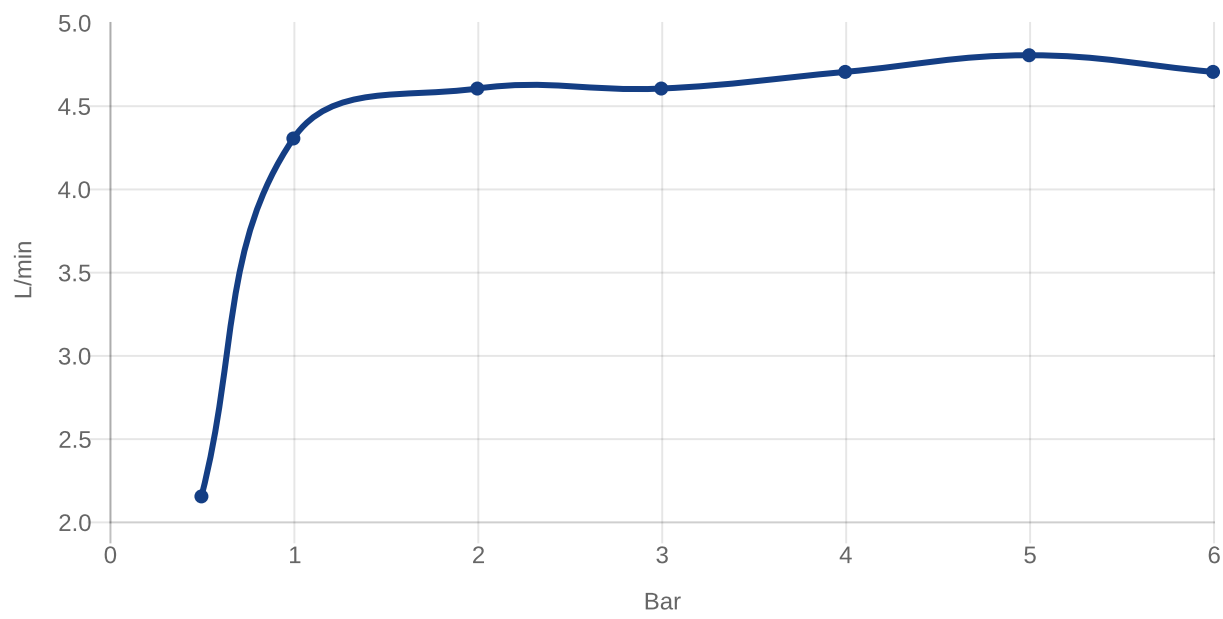

BASIN MIXERS ARCHITECTURA SQUARE

PRODUCT INFORMATION

Article title	Villeroy & Boch Architectura Square Single-lever basin mixer with push-open waste, Chrome
Article number	TVW12500300061
Assembly / Assembly type	wall-mounted
Scope of delivery	1 x tap fitting , 1 x aerator key 1 x outlet fitting 1 x installation instructions
Length in mm	224
Width in mm	230
Height in mm	110
Collection	Architectura Square
Weight in kg	2.86
Material	Brass
Surface	glossy
Colour name	Chrome
EAN number	4062373755655
Model number	TVW125003000
Air plus	An aerator enriches the water with air for a particularly soft, water-saving jet
Easy clean	Longer service life: optimum limescale removal by simply rubbing nozzles and aerators clean
Aqua smart	Sustainable, limited water flow: saving water without sacrificing on performance
Tap smartpressure	Constant water flow rate for washbasin mixers regardless of pressure fluctuations in the piping system
Length of spout in mm	147
Spacing of connection spigots in mm	130
Material	Brass
Volume	6,552
Cartridge	Cartridge with ceramic discs
Swivel aerator	No
Water regulation	Water temperature is regulated 45° to each side
Thermostat	No
Cool Tap	No
Spray types	Comfort jet

COLOURS

Colour	Description	Article number	EAN
	Chrome	TVW12500300061	4062373755655

CHARACTERISTICS

An aerator enriches the water with air for a particularly soft, water-saving jet

Sustainable, limited water flow: saving water without sacrificing on performance

Longer service life: optimum limescale removal by simply rubbing nozzles and aerators clean

Constant water flow rate for washbasin mixers regardless of pressure fluctuations in the piping system

TECHNICAL DRAWINGS

TVW125003000

FLOW CHART

EXPLOSION DRAWINGS

BILL OF MATERIALS

No.	Article No.	Description	Quantity
1	TVP00000513000	Aerator set	1
2	TVP12500100061	Handle set	1
5	TVP00000102000	Cartridge	1
49	TVP00000301061	Push-Open waste	1