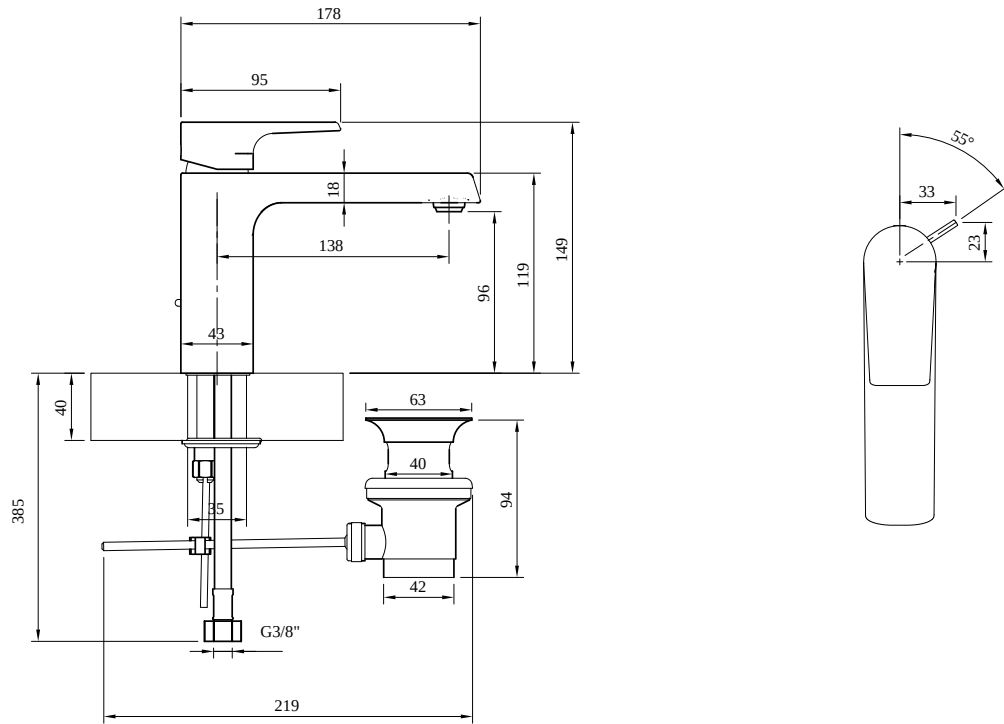

### PRODUCT INFORMATION

Article title	Villeroy & Boch Liberty Single-lever basin mixer with draw bar outlet fitting, Chrome
Article number	TVW10700300061
Assembly / Assembly type	Deck-mounted
Scope of delivery	1 x tap fitting , 1 x aerator key 1 x outlet fitting 1 x fastening 2 x connecting hoses 1 x installation instructions
Length in mm	178
Width in mm	43
Height in mm	149
Collection	Liberty
Weight in kg	1.7
Material	Brass
Surface	glossy
Colour name	Chrome
EAN number	4062373674048
Model number	TVW107003000
Air plus	An aerator enriches the water with air for a particularly soft, water-saving jet
Aqua smart	Sustainable, limited water flow: saving water without sacrificing on performance
Tap smartpressure	Constant water flow rate for washbasin mixers regardless of pressure fluctuations in the piping system
Length of spout in mm	138
Material	Brass
Volume	5,04
Cartridge	Cartridge with ceramic discs
Handle position	Top
Number of tap holes	1
Diameter of faucet body	43
Swivel aerator	Yes
Water regulation	Water temperature is regulated 45° to each side
Thermostat	No
Cool Tap	No
Spray types	Comfort jet

TECHNICAL DRAWINGS

TVW107003000

FLOW CHART

EXPLOSION DRAWINGS

## BILL OF MATERIALS

No.	Article No.	Description	Quantity
1	TVP00000100400	Aerator set	1
2	TVP10700500061	Handle set	1
5	TVP00000108000	Cartridge	1
8	TVP00000611000	Fastening set	1
10	TVP00000704000	Connecting hoses	1
27	TVP10701700061	Base ring	1
49	TVP00000202061	Waste system	1