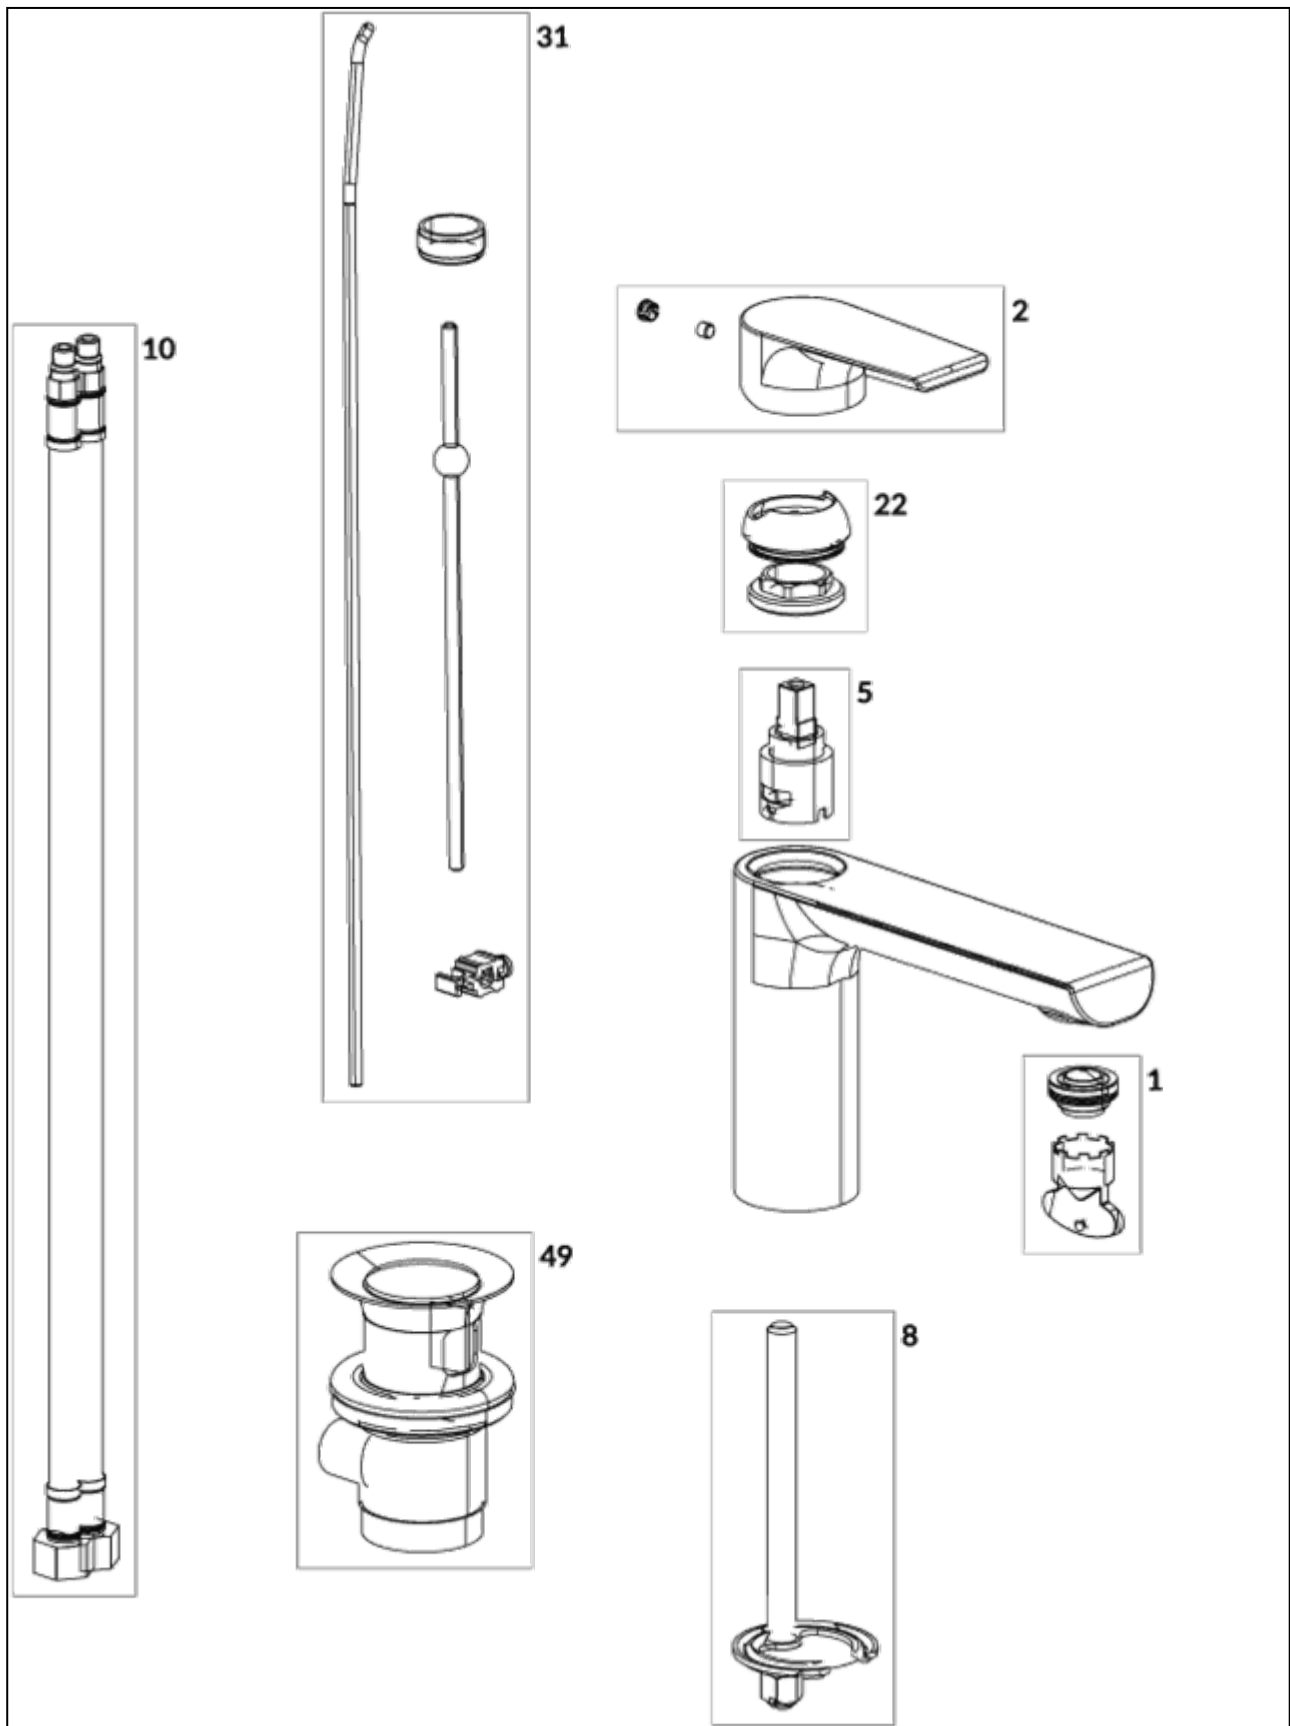

### PRODUCT INFORMATION

Article title	Villeroy & Boch Liberty Single-lever basin mixer with draw bar outlet fitting, Chrome
Article number	TVW10700300061
Assembly / Assembly type	Deck-mounted
Scope of delivery	1 x tap fitting , 1 x aerator key 1 x outlet fitting 1 x fastening 2 x connecting hoses 1 x installation instructions
Length in mm	178
Width in mm	43
Height in mm	149
Collection	Liberty
Weight in kg	1.7
Material	Brass
Surface	glossy
Colour name	Chrome
EAN number	4062373674048
Model number	TVW107003000
Air plus	An aerator enriches the water with air for a particularly soft, water-saving jet
Aqua smart	Sustainable, limited water flow: saving water without sacrificing on performance
Tap smartpressure	Constant water flow rate for washbasin mixers regardless of pressure fluctuations in the piping system
Length of spout in mm	138
Material	Brass
Volume	5,04
Cartridge	Cartridge with ceramic discs
Handle position	Top
Number of tap holes	1
Diameter of faucet body	43
Swivel aerator	Yes
Water regulation	Water temperature is regulated 45° to each side
Thermostat	No
Cool Tap	No
Spray types	Comfort jet

## COLOURS

Colour	Description	Article number	EAN
	Chrome	TVW10700300061	4062373674048

TECHNICAL DRAWINGS

TVW107003000

FLOW CHART

EXPLOSION DRAWINGS

## BILL OF MATERIALS

No.	Article No.	Description	Quantity
1	TVP00000100400	Aerator set	1
2	TVP10700500061	Handle set	1
5	TVP00000108000	Cartridge	1
8	TVP00000611000	Fastening set	1
10	TVP00000704000	Connecting hoses	1
27	TVP10701700061	Base ring	1
49	TVP00000202061	Waste system	1