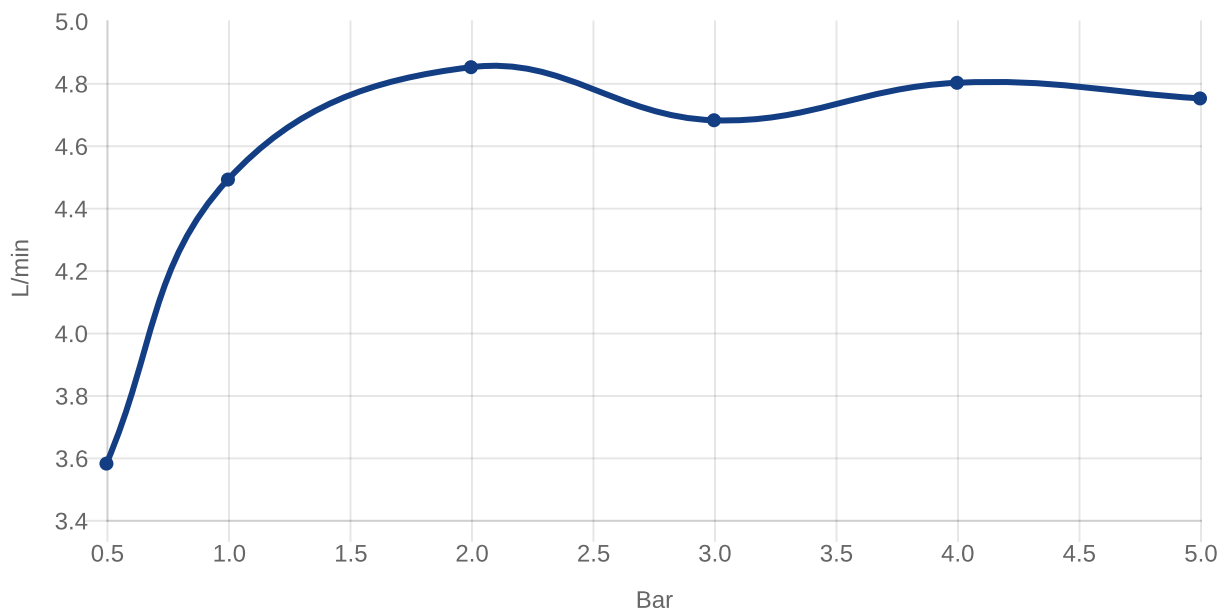

### PRODUCT INFORMATION

Article title	Villeroy & Boch Liberty Single-lever basin mixer with draw bar outlet fitting, Chrome
Article number	TVW10700300061
Assembly / Assembly type	Deck-mounted
Scope of delivery	1 x tap fitting , 1 x aerator key 1 x outlet fitting 1 x fastening 2 x connecting hoses 1 x installation instructions
Length in mm	178
Width in mm	43
Height in mm	149
Collection	Liberty
Weight in kg	1.7
Material	Brass
Surface	glossy
Colour name	Chrome
EAN number	4062373674048
Model number	TVW107003000
Air plus	An aerator enriches the water with air for a particularly soft, water-saving jet
Aqua smart	Sustainable, limited water flow: saving water without sacrificing on performance
Tap smartpressure	Constant water flow rate for washbasin mixers regardless of pressure fluctuations in the piping system
Length of spout in mm	138
Material	Brass
Volume	5,04
Cartridge	Cartridge with ceramic discs
Handle position	Top
Number of tap holes	1
Diameter of faucet body	43
Swivel aerator	Yes
Water regulation	Water temperature is regulated 45° to each side
Thermostat	No
Cool Tap	No
Spray types	Comfort jet

## CHARACTERISTICS

An aerator enriches the water with air for a particularly soft, water-saving jet

Sustainable, limited water flow: saving water without sacrificing on performance

Constant water flow rate for washbasin mixers regardless of pressure fluctuations in the piping system

TECHNICAL DRAWINGS

TVW107003000

FLOW CHART

EXPLOSION DRAWINGS