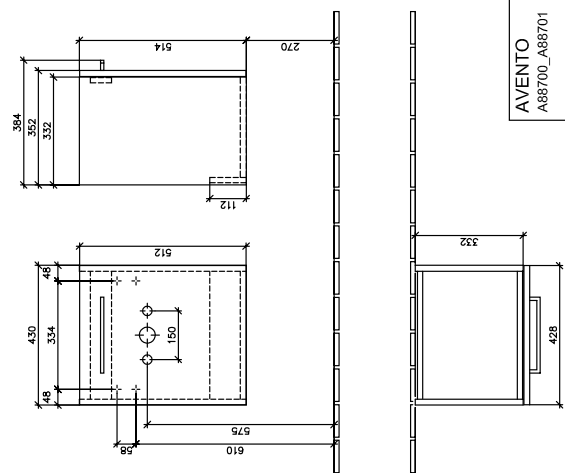

BATHROOM FURNITURE AVENTO

PRODUCT INFORMATION

1 . POSITION

Article number	A88701RK
Article title	Villeroy & Boch Avento Vanity unit, 1 door, 426 x 514 x 384 mm, Stone Oak
Product designation	Vanity unit
Collection	Avento
Assembly / Assembly type	wall-mounted
Type of opening	1 door
Door hinge	hinges on right
Equipment	1 x door
Scope of delivery	1 x vanity unit , 1 x fastening set
Position of washbasin	washbasin on the middle
Ordering information	Please order specified washbasin separately.
Depth in mm	384
Width in mm	426
Height in mm	514
Depth with handle mm	384
Depth without handle mm	352
Weight in kg	11,04
express delivery	Yes
Suitable for	selected handwashbasins
Function	with SoftClosing
Material front	Chipboard
Surface of front	Direct coating
Material body	Chipboard
Surface of body	Direct coating
Other material	Handle: Chrome
Other surfaces	Handle: glossy
Type of handles	Handle
EAN number	4062373847589

COLOUR

COLOUR DESIGNATION

Stone Oak

TECHNICAL DRAWINGS

A88701RK

 Villeroy & Boch 1748	AVENTO A88700_A88701
	V01 / 20.09.2019