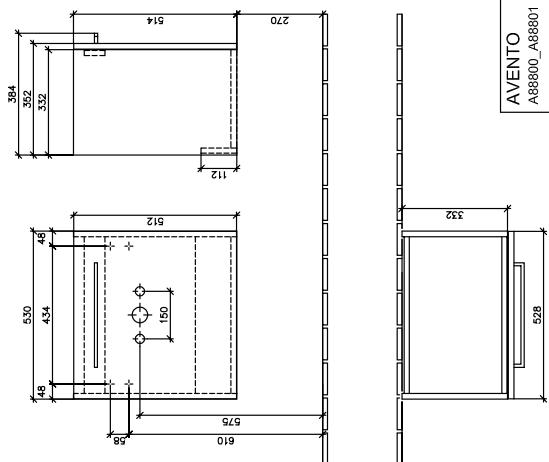

TECHNICAL DRAWINGS

A88801RH

  Villeroy & Boch 1748	AVENTO A88800_A88801
	V01 / 20.09.2019