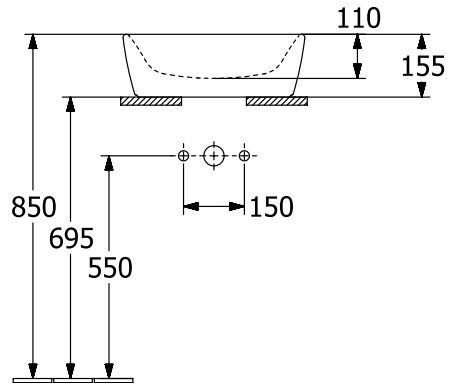

#### 1 . POSITION

<b>Article number</b>	<b>5A254501</b>
Article title	Villeroy & Boch Architectura Surface-mounted washbasin, 450 x 450 x 155 mm, White Alpin, with overflow
Product designation	Surface-mounted washbasin
Collection	Architectura
Assembly / Assembly type	Surface-mounted
Scope of delivery	1 x surface-mounted washbasin , 1 x fastening set with cut-out template
Ordering information	Optionally available: Outlet valve with ceramic cover.
Length in mm	450
Width in mm	450
Height in mm	155
Interior depth	108
Diameter in mm	450
Weight in kg	12,30
express delivery	No
Suitable for	Wall-mounted tap fittings, Tap fitting with raised base Matching Villeroy&Boch furniture
Material	Sanitary ceramics
Surface	glossy
Colour name	White Alpin
With overflow	Yes
EAN number	4062373806753

#### COLOUR DESIGNATION

White Alpin

TECHNICAL DRAWINGS

5A254501

EXPLOSION DRAWINGS

**BILL OF MATERIALS**

No.	Article No.	Description	Quantity
1	92181700	Fastening set	1