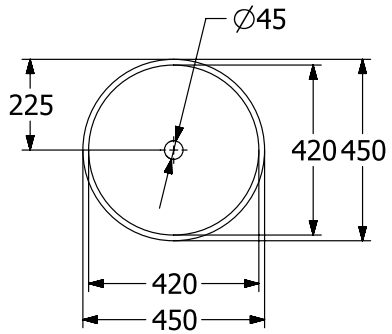

#### 1 . POSITION

<b>Article number</b>	<b>5A254501</b>
Article title	Villeroy & Boch Architectura Surface-mounted washbasin, 450 x 450 x 155 mm, White Alpin, with overflow
Product designation	Surface-mounted washbasin
Collection	Architectura
Assembly / Assembly type	Surface-mounted
Scope of delivery	1 x surface-mounted washbasin , 1 x fastening set with cut-out template
Ordering information	Optionally available: Outlet valve with ceramic cover.
Length in mm	450
Width in mm	450
Height in mm	155
Interior depth	108
Diameter in mm	450
Weight in kg	12,30
express delivery	No
Suitable for	Wall-mounted tap fittings, Tap fitting with raised base Matching Villeroy&Boch furniture
Material	Sanitary ceramics
Surface	glossy
Colour name	White Alpin
With overflow	Yes
EAN number	4062373806753

#### COLOUR DESIGNATION

White Alpin

TECHNICAL DRAWINGS

5A254501

EXPLOSION DRAWINGS

**BILL OF MATERIALS**

No.	Article No.	Description	Quantity
1	92181700	Fastening set	1