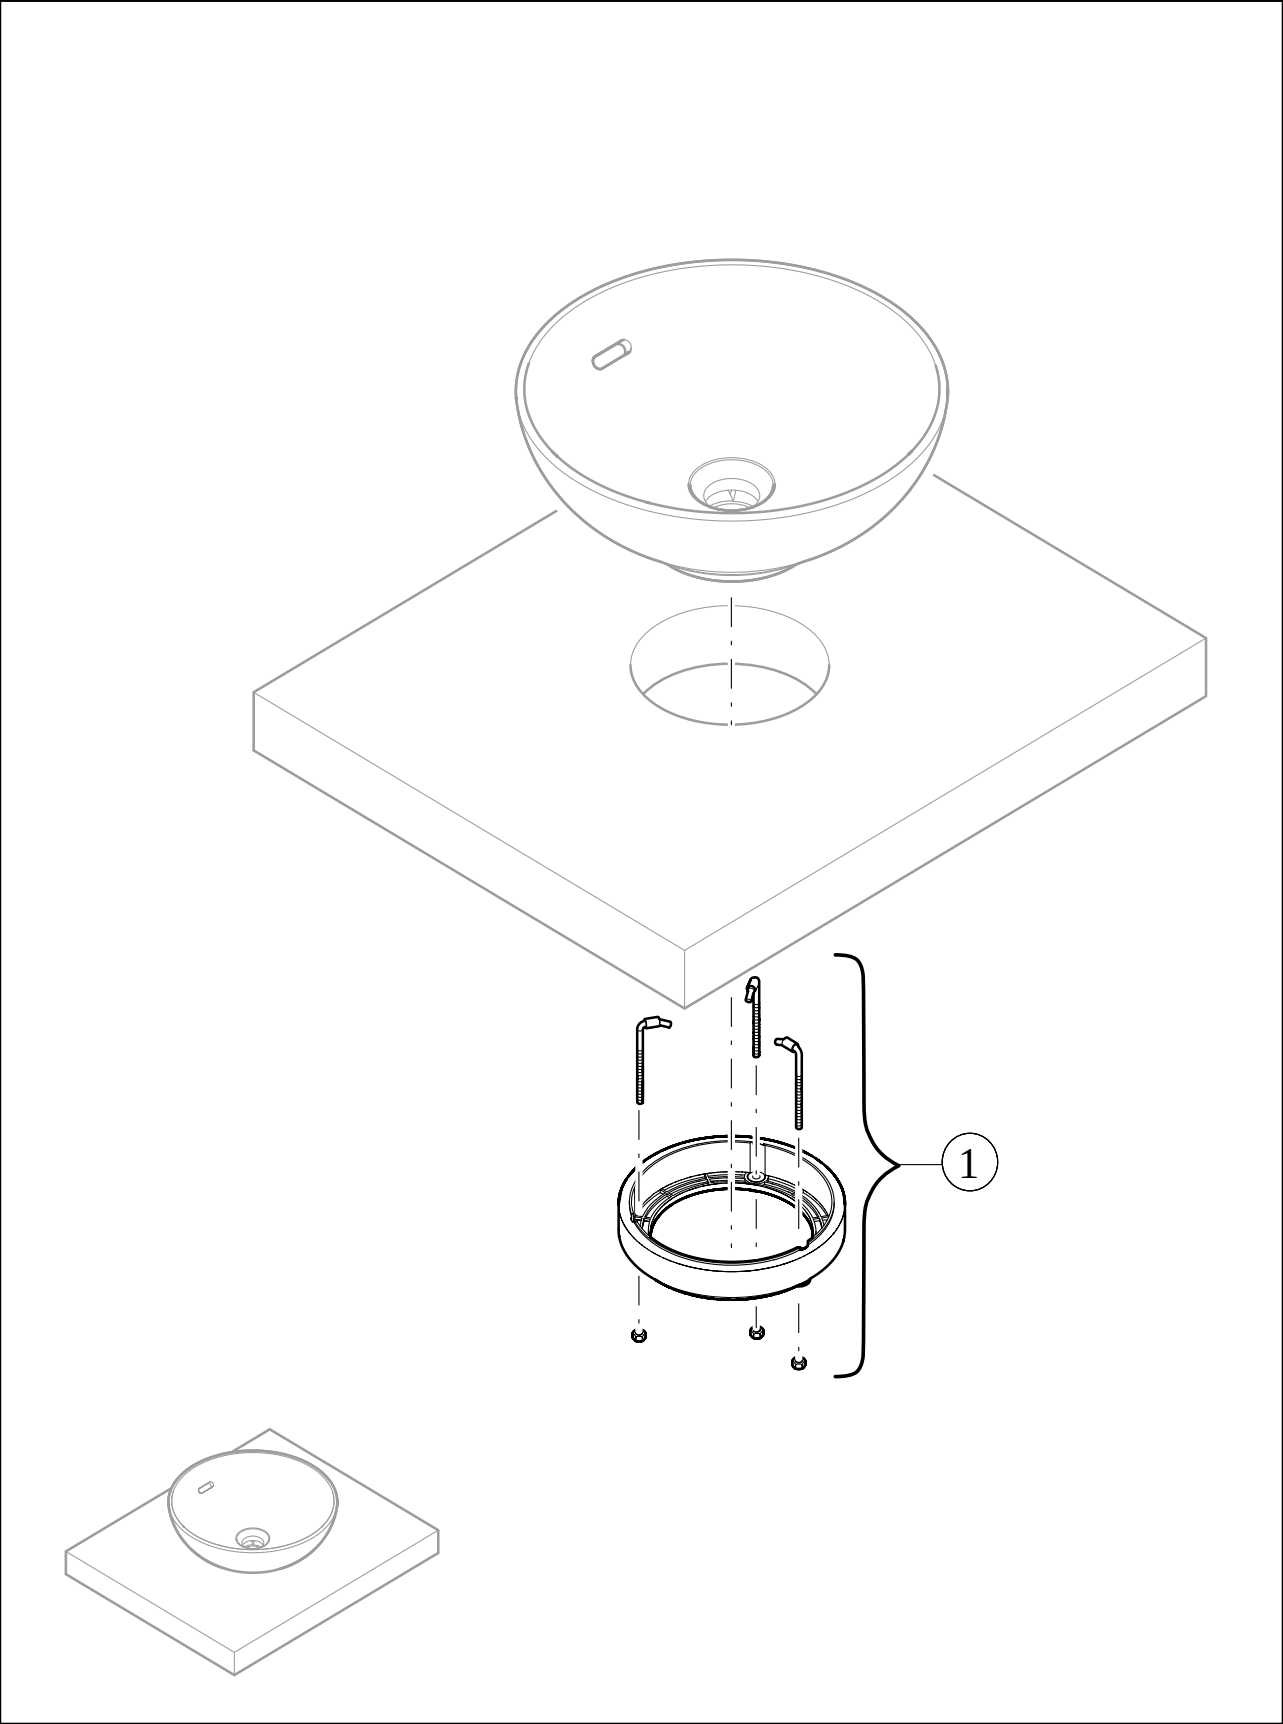

## WASHBASINS ARCHITECTURA

#### 1 . POSITION

<b>Article number</b>	<b>5A254501</b>
Article title	Villeroy & Boch Architectura Surface-mounted washbasin, 450 x 450 x 155 mm, White Alpin, with overflow
Product designation	Surface-mounted washbasin
Collection	Architectura
Assembly / Assembly type	Surface-mounted
Scope of delivery	1 x surface-mounted washbasin , 1 x fastening set with cut-out template
Ordering information	Optionally available: Outlet valve with ceramic cover.
Length in mm	450
Width in mm	450
Height in mm	155
Interior depth	108
Diameter in mm	450
Weight in kg	12,30
express delivery	No
Suitable for	Wall-mounted tap fittings, Tap fitting with raised base Matching Villeroy&Boch furniture
Material	Sanitary ceramics
Surface	glossy
Colour name	White Alpin
With overflow	Yes
EAN number	4062373806753

#### COLOUR DESIGNATION

White Alpin

TECHNICAL DRAWINGS

5A254501

EXPLOSION DRAWINGS

**BILL OF MATERIALS**

No.	Article No.	Description	Quantity
1	92181700	Fastening set	1