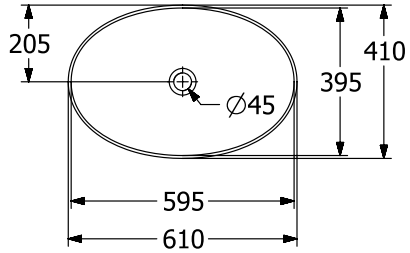

WASHBASINS ARTIS

PRODUCT INFORMATION

1 . POSITION

Article number	41986101
Article title	Villeroy & Boch Artis Surface-mounted washbasin, 610 x 410 x 130 mm, White Alpin, without overflow
Product designation	Surface-mounted washbasin
Collection	Artis
Assembly / Assembly type	Surface-mounted
Scope of delivery	1 x surface-mounted washbasin , 1 x fastening set 1 x cut-out template
Ordering information	Please order non-closable drain valve separately.
Length in mm	410
Width in mm	610
Height in mm	130
Interior depth	105
Weight in kg	8,85
express delivery	No
Suitable for	Wall-mounted tap fittings, Matching Villeroy&Boch furniture Tap fitting with raised base
Material	TitanCeram
Surface	glossy
Colour name	White Alpin
With overflow	No
EAN number	4051202383022

COLOUR

COLOUR DESIGNATION

White Alpin

TECHNICAL DRAWINGS

41986101

EXPLOSION DRAWINGS

BILL OF MATERIALS

No.	Article No.	Description	Quantity
1	92238700	Fastening set	1