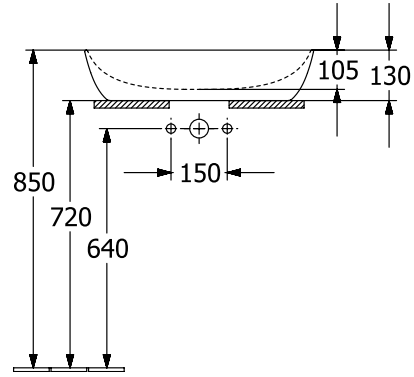

WASHBASINS ARTIS

PRODUCT INFORMATION

1 . POSITION

Article number	41986101
Article title	Villeroy & Boch Artis Surface-mounted washbasin, 610 x 410 x 130 mm, White Alpin, without overflow
Product designation	Surface-mounted washbasin
Collection	Artis
Assembly / Assembly type	Surface-mounted
Scope of delivery	1 x surface-mounted washbasin , 1 x fastening set 1 x cut-out template
Ordering information	Please order non-closable drain valve separately.
Length in mm	410
Width in mm	610
Height in mm	130
Interior depth	105
Weight in kg	8,85
express delivery	No
Suitable for	Wall-mounted tap fittings, Matching Villeroy&Boch furniture Tap fitting with raised base
Material	TitanCeram
Surface	glossy
Colour name	White Alpin
With overflow	No
EAN number	4051202383022

COLOUR

COLOUR DESIGNATION

White Alpin

TECHNICAL DRAWINGS

41986101

EXPLOSION DRAWINGS

BILL OF MATERIALS

No.	Article No.	Description	Quantity
1	92238700	Fastening set	1