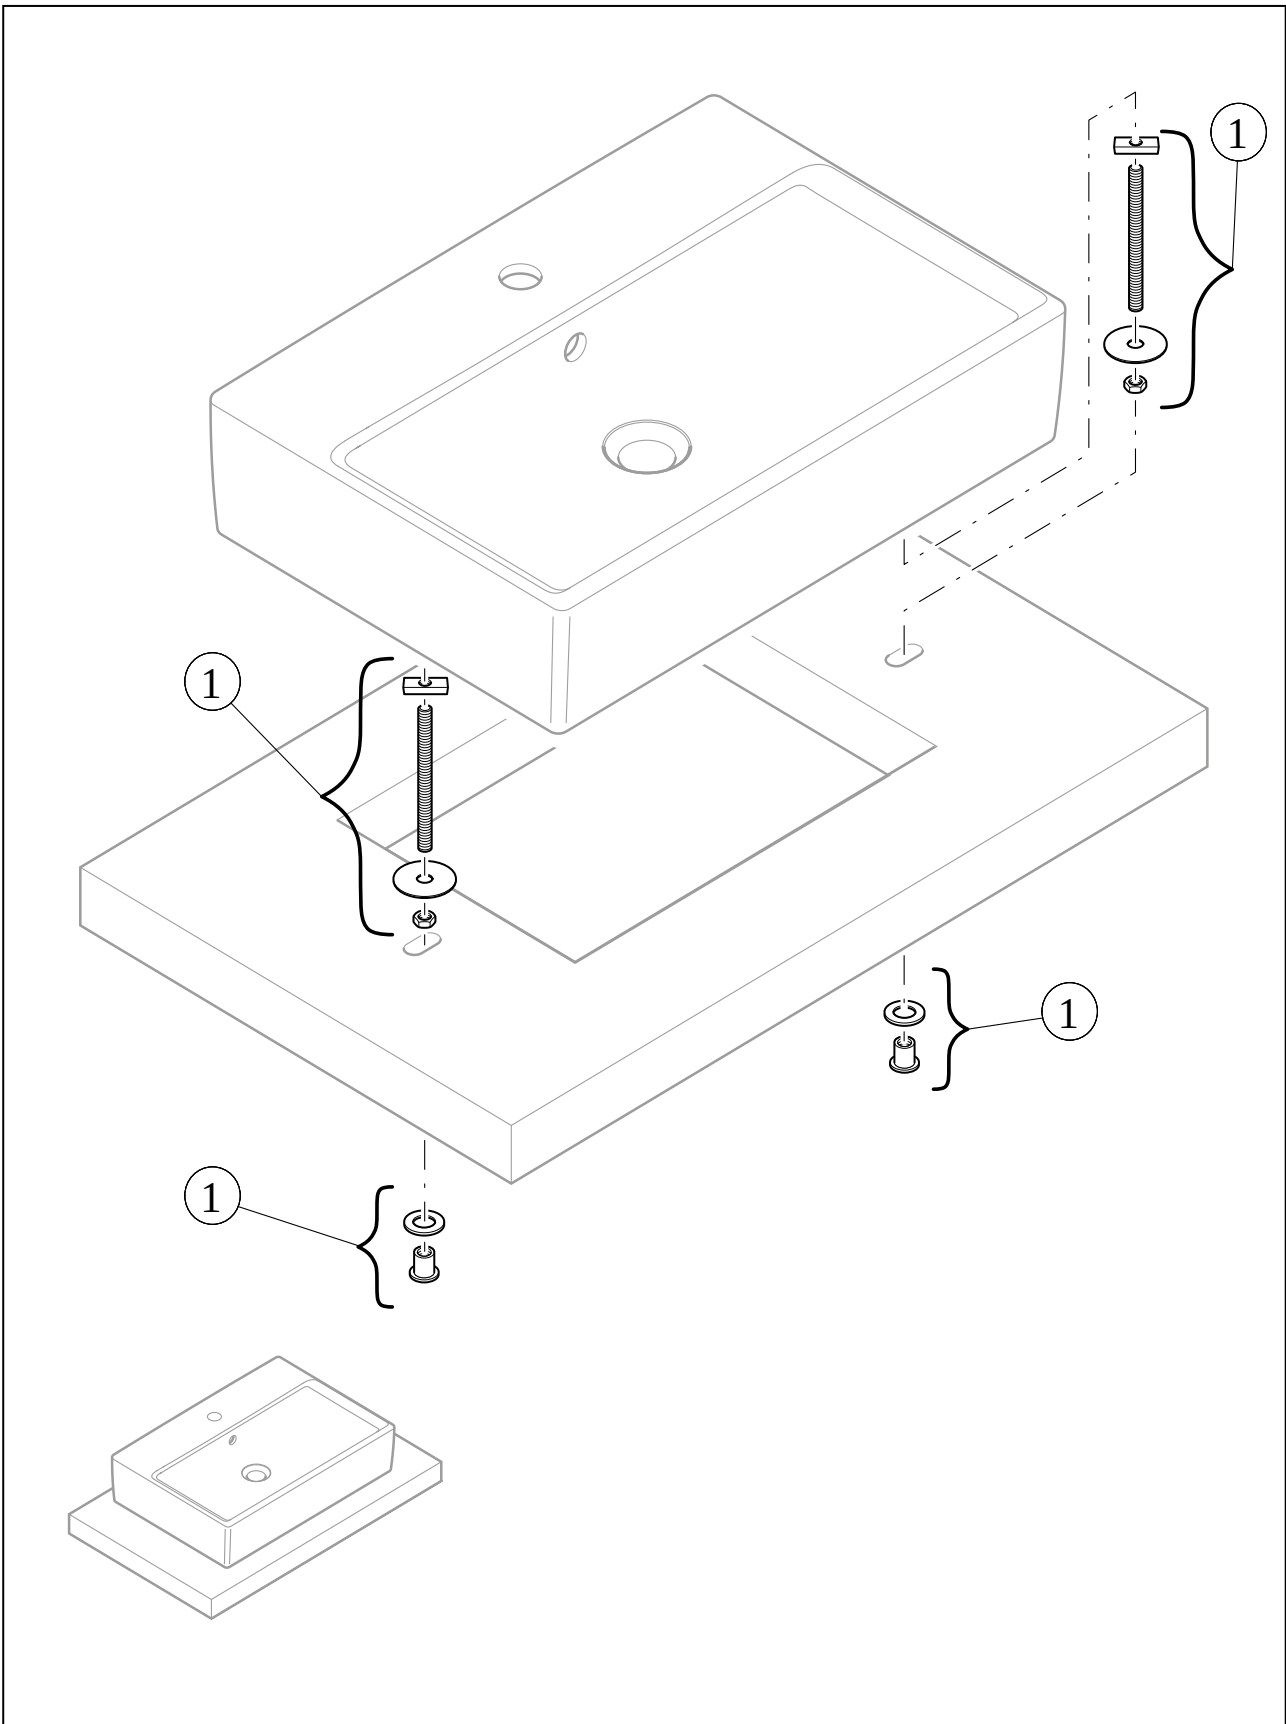

WASHBASINS ARTIS

PRODUCT INFORMATION

1 . POSITION

Article number	41986101
Article title	Villeroy & Boch Artis Surface-mounted washbasin, 610 x 410 x 130 mm, White Alpin, without overflow
Product designation	Surface-mounted washbasin
Collection	Artis
Assembly / Assembly type	Surface-mounted
Scope of delivery	1 x surface-mounted washbasin , 1 x fastening set 1 x cut-out template
Ordering information	Please order non-closable drain valve separately.
Length in mm	410
Width in mm	610
Height in mm	130
Interior depth	105
Weight in kg	8,85
express delivery	No
Suitable for	Wall-mounted tap fittings, Matching Villeroy&Boch furniture Tap fitting with raised base
Material	TitanCeram
Surface	glossy
Colour name	White Alpin
With overflow	No
EAN number	4051202383022

COLOUR

COLOUR DESIGNATION

White Alpin

TECHNICAL DRAWINGS

41986101

EXPLOSION DRAWINGS

BILL OF MATERIALS

No.	Article No.	Description	Quantity
1	92238700	Fastening set	1