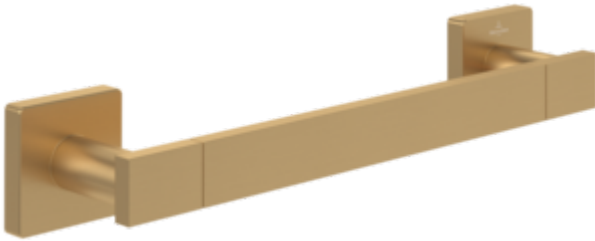

## TAPS & FITTINGS ELEMENTS - STRIKING

#### 1. POSITION

<b>Article number</b>	<b>TVA15202200076</b>
Article title	Villeroy & Boch Elements - Striking Holding handle, 360 x 72 x 60 mm, Brushed Gold
Product designation	Holding handle
Collection	Elements - Striking
Assembly / Assembly type	wall-mounted
Scope of delivery	1 x grab bar , 1 x fastening 1 x installation instructions
Length in mm	72
Width in mm	360
Height in mm	60
Weight in kg	1,01
Surface	matt
Colour name	Brushed Gold
EAN number	4051202979683
Material	Brass
Volume	2,423
Swivel aerator	No
Thermostat	No
Cool Tap	No