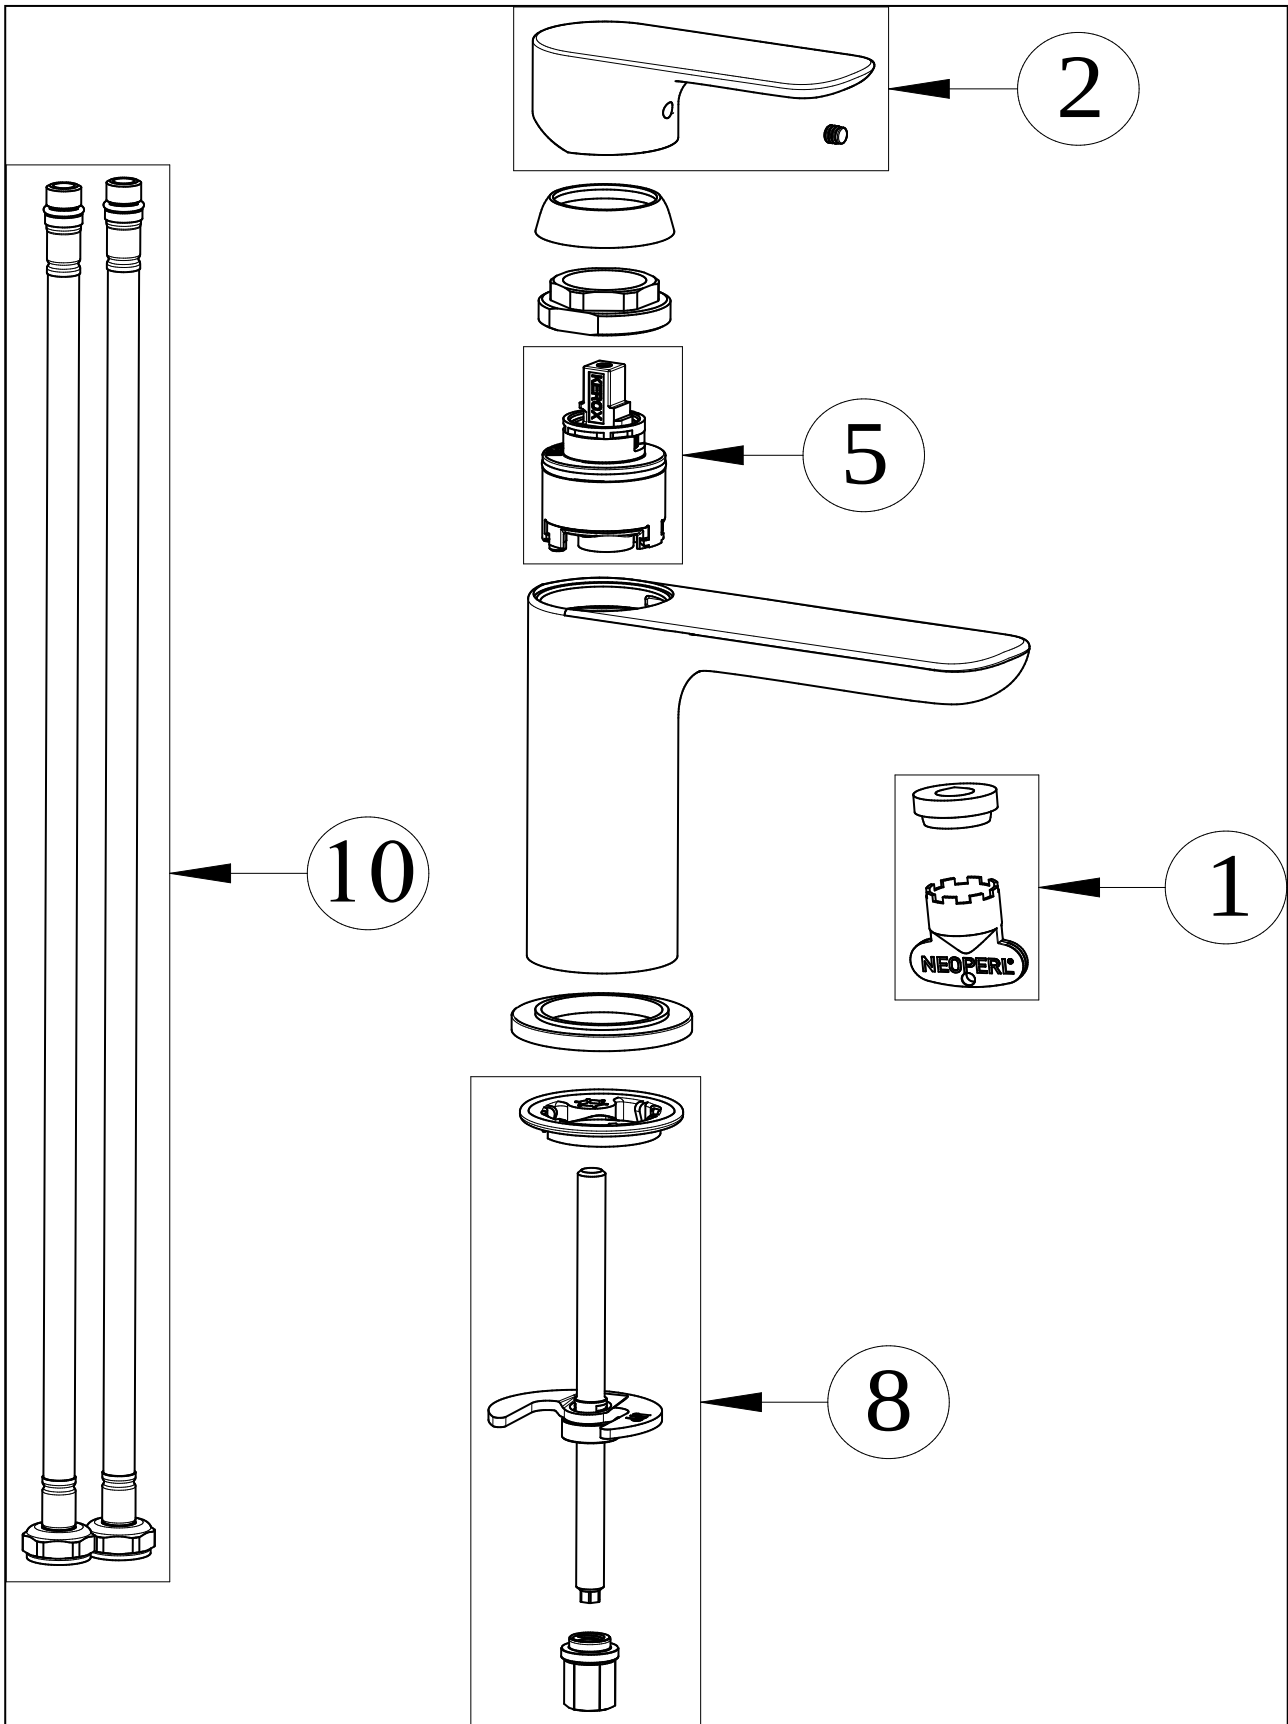

TAPS & FITTINGS O.NOVO

PRODUCT INFORMATION

1 . POSITION

Article number	TVW10400400161
Article title	Villeroy & Boch O.novo Single-lever basin mixer without waste, Chrome
Product designation	Single-lever basin mixer
Collection	O.novo
Assembly / Assembly type	Pillar tap
Length in mm	150
Width in mm	50
Height in mm	155
Weight in kg	1,69
Surface	glossy
Colour name	Chrome
EAN number	4065467430704
Air plus	An aerator enriches the water with air for a particularly soft, water-saving jet
Easy clean	Longer service life: optimum limescale removal by simply rubbing nozzles and aerators clean
Aqua smart	Sustainable, limited water flow: saving water without sacrificing on performance
Tap smartpressure	Constant water flow rate for washbasin mixers regardless of pressure fluctuations in the piping system
Length of spout in mm	117
Material	Brass
Swivel aerator	No
Thermostat	No
Cool Tap	No

COLOUR

COLOUR DESIGNATION

Chrome

CHARACTERISTICS

An aerator enriches the water with air for a particularly soft, water-saving jet

Sustainable, limited water flow: saving water without sacrificing on performance

Longer service life: optimum limescale removal by simply rubbing nozzles and aerators clean

Constant water flow rate for washbasin mixers regardless of pressure fluctuations in the piping system

EXPLOSION DRAWINGS

BILL OF MATERIALS

No.	Article No.	Description	Quantity
1	TVP00000100400	Aerator set	1
2	TVP10401000061	Handle set	1
5	TVP00013500000	Cartridge	1
8	TVP11400400000	Fastening set	1
10	TVP00000702000	Connecting hoses	1