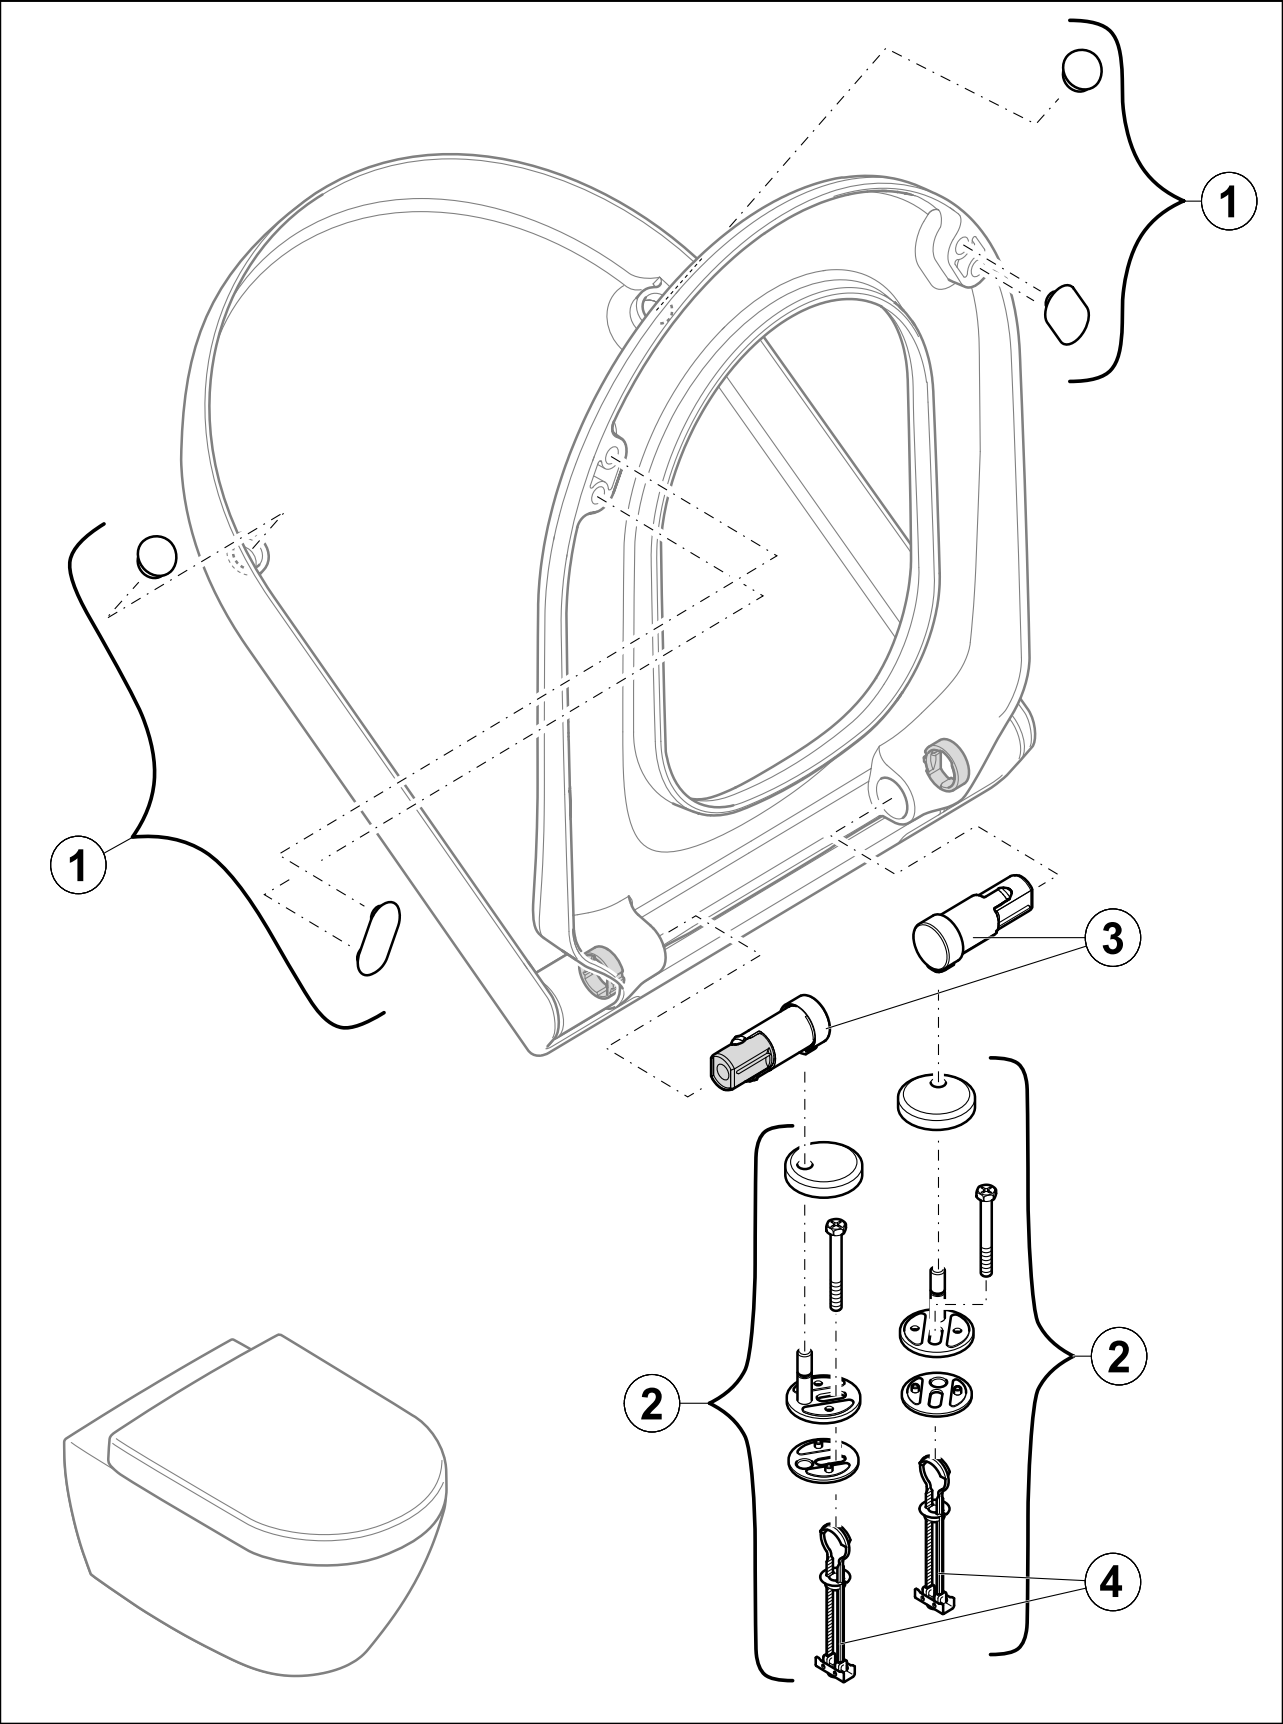

TOILET ARCHITECTURA

PRODUCT INFORMATION

1. POSITION

Article number	9M66S201
Article title	Villeroy & Boch Architectura Toilet seat and cover Compact, with automatic lowering mechanism (SoftClosing), with removable seat (QuickRelease), White Alpin
Product designation	Toilet seat and cover Compact
Collection	Architectura
Scope of delivery	1 x toilet seat and cover
Length in mm	415
Width in mm	360
Height in mm	55
Weight in kg	2,66
Innovative flushing technology (with TwistFlush)	No
Innovative flushing technology (with TwistFlush[e ³])	No
Function	<ul style="list-style-type: none"> • with automatic lowering mechanism (SoftClosing) • with removable seat (QuickRelease)
Material	Duroplast
Surface	glossy
Colour name	White Alpin
EAN number	4051202167974

COLOUR

COLOUR DESIGNATION

White Alpin

EXPLOSION DRAWINGS

BILL OF MATERIALS

No.	Article No.	Description	Quantity
1	92208100	Buffer set	1
2	92205561	Hinge set	1
3	92189600	Hinge fastening	1