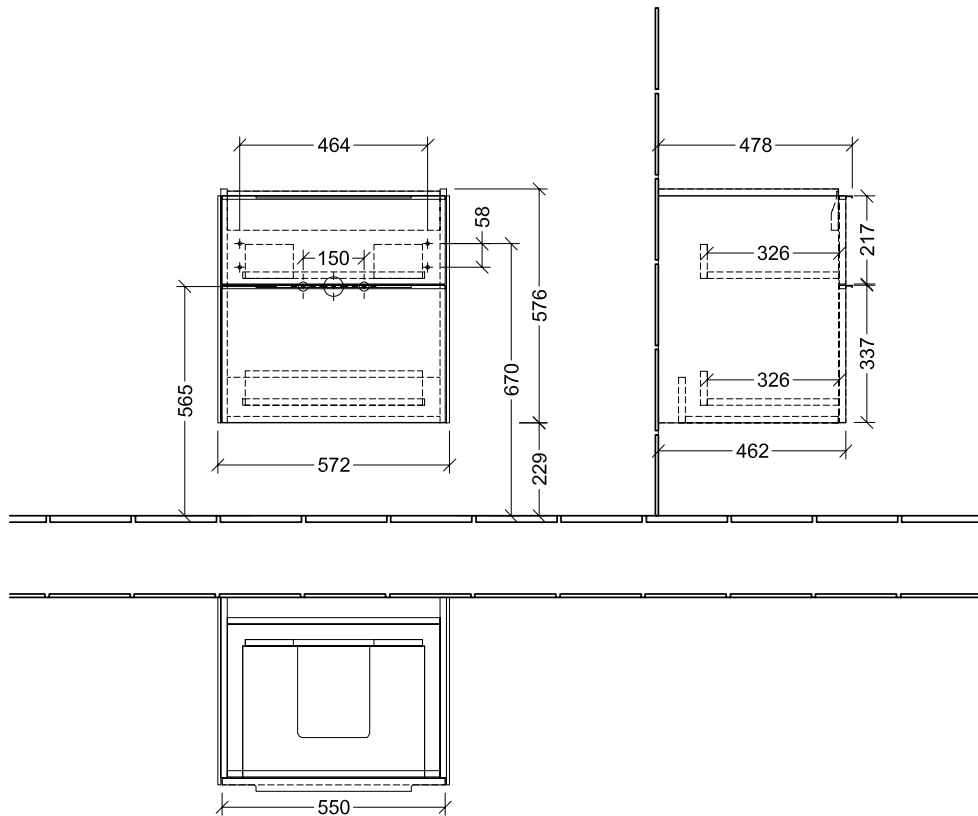

BATHROOM FURNITURE SUBWAY 3.0

PRODUCT INFORMATION

1. POSITION

Article number	C57801AB
Article title	Villeroy & Boch Subway 3.0 Vanity unit, 2 pull-out compartments, 572 x 576 x 478 mm, Black Oak
Product designation	Vanity unit
Collection	Subway 3.0
Assembly / Assembly type	wall-mounted
Type of opening	2 pull-out compartments
Equipment	2 x pull-out compartment with non-slip mat , 1 x accessory dish (small)
Scope of delivery	1 x vanity unit , 1 x fastening set
Position of washbasin	washbasin on the middle, washbasin on right
Ordering information	Please order specified washbasin separately. It is not always possible to cancel or alter orders!
Depth in mm	478
Width in mm	572
Height in mm	576
Depth with handle mm	478
Depth without handle mm	462
Weight in kg	27,00
express delivery	No
Suitable for	selected vanity washbasins
Function	with SoftClosing
Material front	Chipboard
Surface of front	Lacquer coating
Material body	Chipboard
Surface of body	Lacquer coating
Other material	Handle: aluminium
Other surfaces	Handle: Paint, matt
Type of handles	Handle
EAN number	4062373937471

COLOUR

COLOUR DESIGNATION

Black Oak

TECHNICAL DRAWINGS

C57801AB

Subway 3.0 C5780	 Villeroy & Boch 1748
V01 / 08.12.2020	