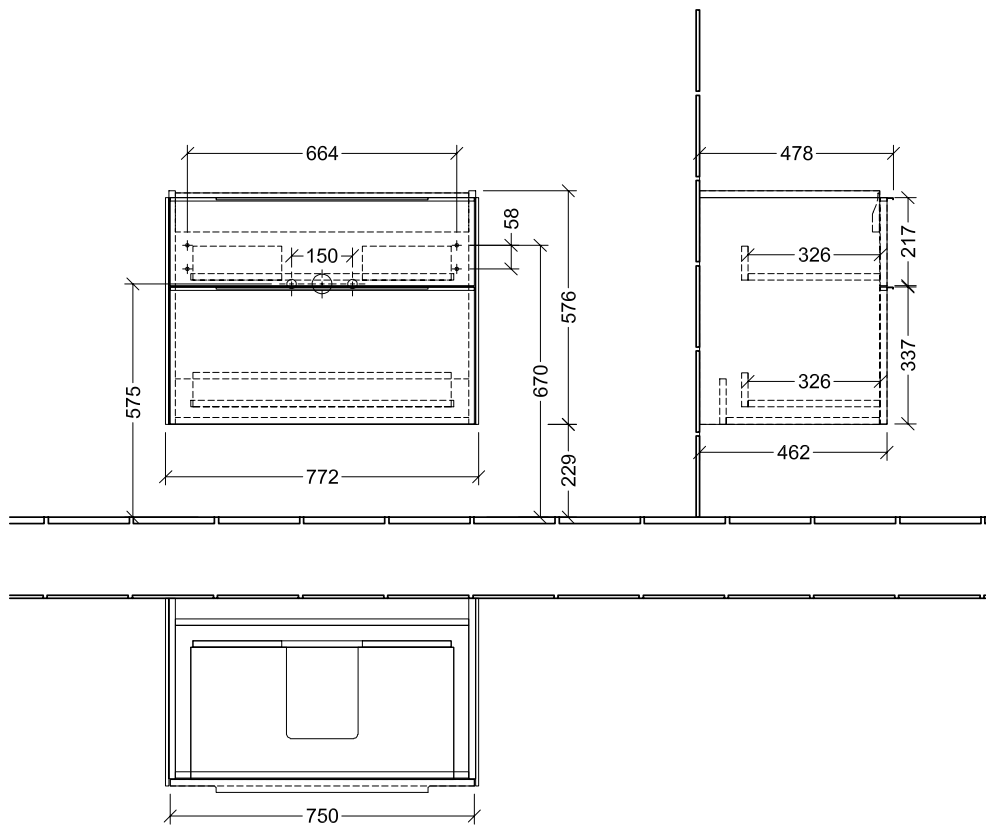

BATHROOM FURNITURE SUBWAY 3.0

PRODUCT INFORMATION

1 . POSITION

Article number	C57400VR
Article title	Villeroy & Boch Subway 3.0 Vanity unit, 2 pull-out compartments, 772 x 576 x 478 mm, Graphite
Product designation	Vanity unit
Collection	Subway 3.0
Assembly / Assembly type	wall-mounted
Type of opening	2 pull-out compartments
Equipment	2 x pull-out compartment with non-slip mat , 2 x accessory dish (small)
Scope of delivery	1 x vanity unit , 1 x fastening set
Position of washbasin	washbasin on the middle, washbasin on right
Ordering information	Please order specified washbasin separately. It is not always possible to cancel or alter orders!
Depth in mm	478
Width in mm	772
Height in mm	576
Depth with handle mm	478
Depth without handle mm	462
Weight in kg	31,00
express delivery	Yes
Suitable for	selected vanity washbasins
Function	with SoftClosing
Material front	Chipboard
Surface of front	Paint
Material body	Chipboard
Surface of body	Paint
Other material	Handle: aluminium
Other surfaces	Handle: glossy
Type of handles	Handle
EAN number	4062373840290

COLOUR

COLOUR DESIGNATION

Graphite

TECHNICAL DRAWINGS

C57400VR

Subway 3.0 C5740	 Villeroy & Boch 1748
V01 / 08.12.2020	