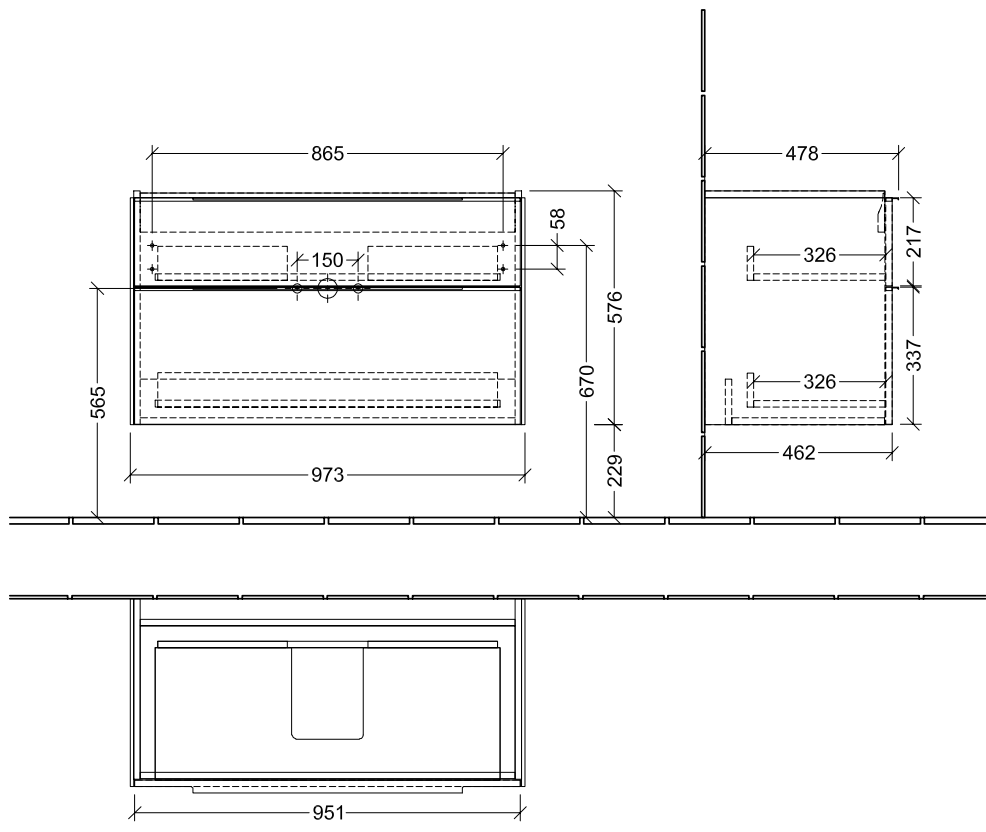

BATHROOM FURNITURE SUBWAY 3.0

PRODUCT INFORMATION

1 . POSITION

Article number	C57000VE
Article title	Villeroy & Boch Subway 3.0 Vanity unit, 2 pull-out compartments, 973 x 576 x 478 mm, Brilliant White
Product designation	Vanity unit
Collection	Subway 3.0
Assembly / Assembly type	wall-mounted
Type of opening	2 pull-out compartments
Equipment	2 x pull-out compartment with non-slip mat , 2 x accessory dish (small)
Scope of delivery	1 x vanity unit , 1 x fastening set
Position of washbasin	washbasin on the middle, washbasin on right
Ordering information	Please order specified washbasin separately. It is not always possible to cancel or alter orders!
Depth in mm	478
Width in mm	973
Height in mm	576
Depth with handle mm	478
Depth without handle mm	462
Weight in kg	38,00
express delivery	Yes
Suitable for	selected vanity washbasins
Function	with SoftClosing
Material front	Chipboard
Surface of front	Paint
Material body	Chipboard
Surface of body	Paint
Other material	Handle: aluminium
Other surfaces	Handle: glossy
Type of handles	Handle
EAN number	4062373839751

COLOUR

COLOUR DESIGNATION

TECHNICAL DRAWINGS

C57000VE

Subway 3.0 C5700	 Villeroy & Boch 1748
V01 / 08.12.2020	