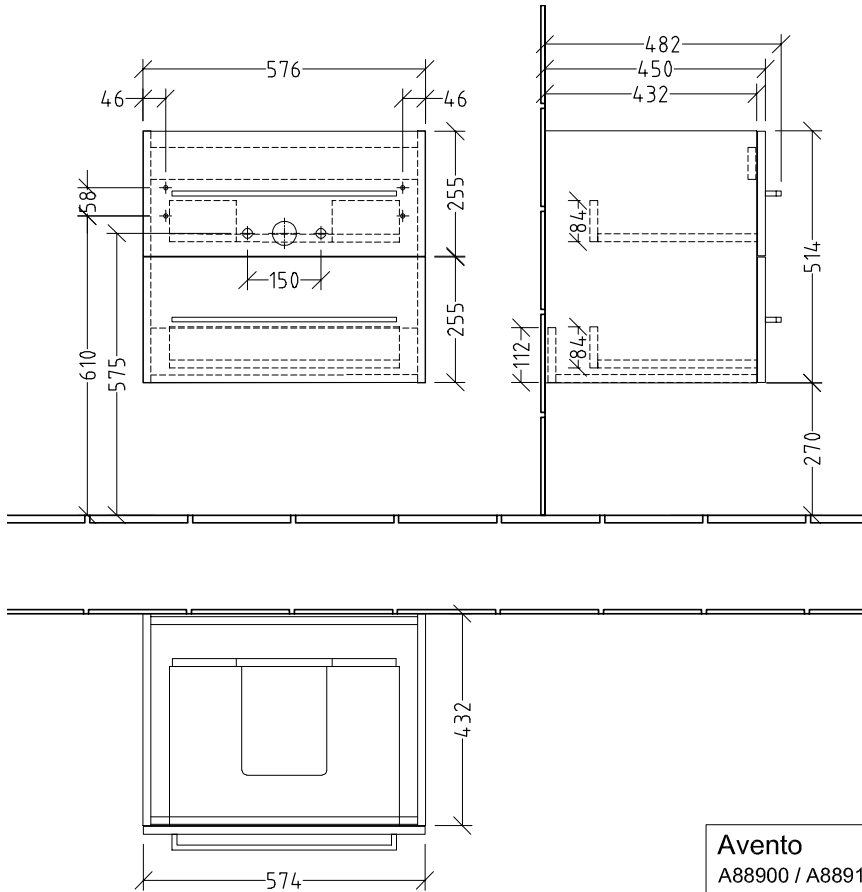

TECHNICAL DRAWINGS

A88910VH

Avento A88900 / A88910	
V02 / 21.11.2023	Villeroy & Boch 1748