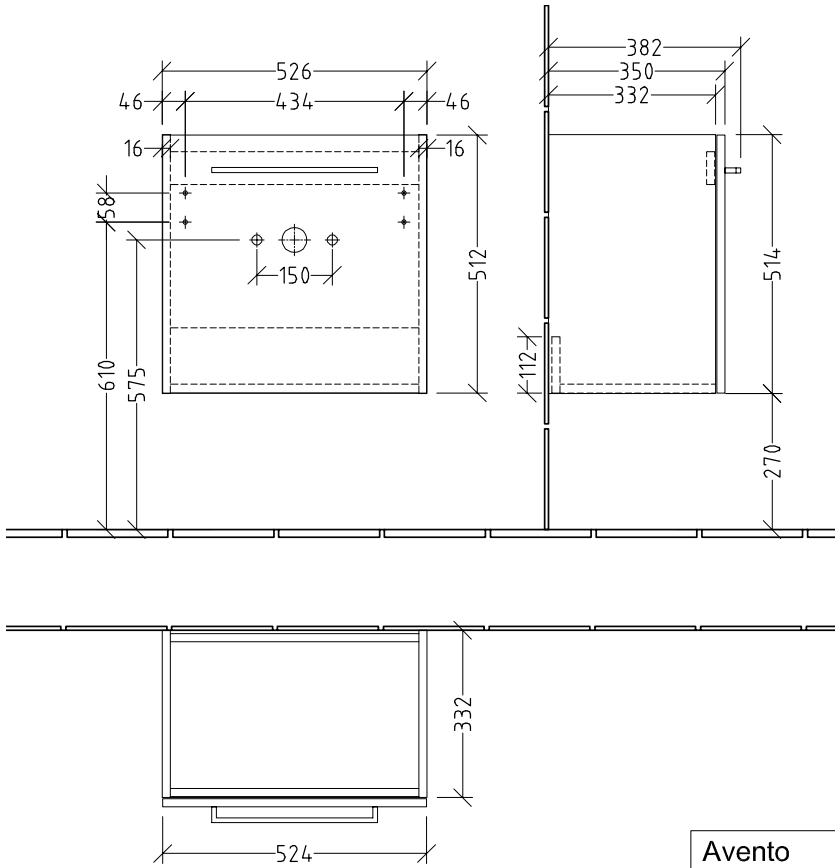

#### 1 . POSITION

Article number	A88810VE
Article title	Villeroy & Boch Avento Vanity unit, 1 door, 526 x 514 x 384 mm, Brilliant White
Product designation	Vanity unit
Collection	Avento
Assembly / Assembly type	wall-mounted
Type of opening	1 door
Door hinge	hinges on left
Equipment	1 x door
Scope of delivery	1 x vanity unit , 1 x fastening set
Position of washbasin	washbasin on the middle, washbasin on right
Ordering information	Please order specified washbasin separately.
Depth in mm	384
Width in mm	526
Height in mm	514
Depth with handle mm	384
Depth without handle mm	352
Weight in kg	10,63
express delivery	No
Suitable for	selected washbasins
Function	with SoftClosing
Material front	Chipboard
Surface of front	Lacquer coating
Material body	Chipboard
Surface of body	Lacquer coating
Other material	Handle: aluminium
Other surfaces	Handle: Paint, glossy
Type of handles	Handle
EAN number	4062373930151

COLOUR

COLOUR DESIGNATION

Brilliant White

TECHNICAL DRAWINGS

A88810VE

<p>Avento A88800_A88801 A88810_A88811</p>	 <p><b>Villeroy &amp; Boch</b> 1748</p>
<p>V02 / 21.11.2023</p>	