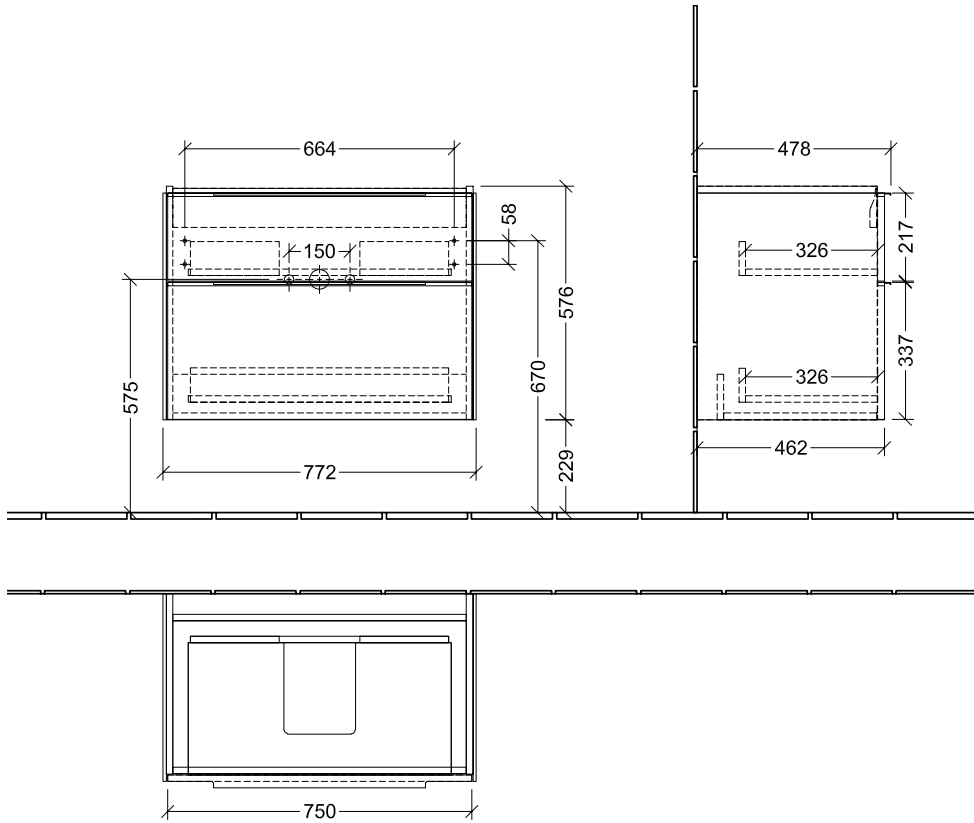

BATHROOM FURNITURE SUBWAY 3.0

PRODUCT INFORMATION

1 . POSITION

Article number	C57400RH
Article title	Villeroy & Boch Subway 3.0 Vanity unit, 2 pull-out compartments, 772 x 576 x 478 mm, Oak Kansas
Product designation	Vanity unit
Collection	Subway 3.0
Assembly / Assembly type	wall-mounted
Type of opening	2 pull-out compartments
Equipment	2 x pull-out compartment with non-slip mat , 2 x accessory dish (small)
Scope of delivery	1 x vanity unit , 1 x fastening set
Position of washbasin	washbasin on the middle, washbasin on right
Ordering information	Please order specified washbasin separately. It is not always possible to cancel or alter orders!
Depth in mm	478
Width in mm	772
Height in mm	576
Depth with handle mm	478
Depth without handle mm	462
Weight in kg	31,41
express delivery	Yes
Suitable for	selected vanity washbasins
Function	with SoftClosing
Material front	Chipboard
Surface of front	Direct coating
Material body	Chipboard
Surface of body	Direct coating
Other material	Handle: aluminium
Other surfaces	Handle: glossy
Type of handles	Handle
EAN number	4062373840245

COLOUR

COLOUR DESIGNATION

Oak Kansas

TECHNICAL DRAWINGS

C57400RH

Subway 3.0 C5740	 Villeroy & Boch 1748
V01 / 08.12.2020	